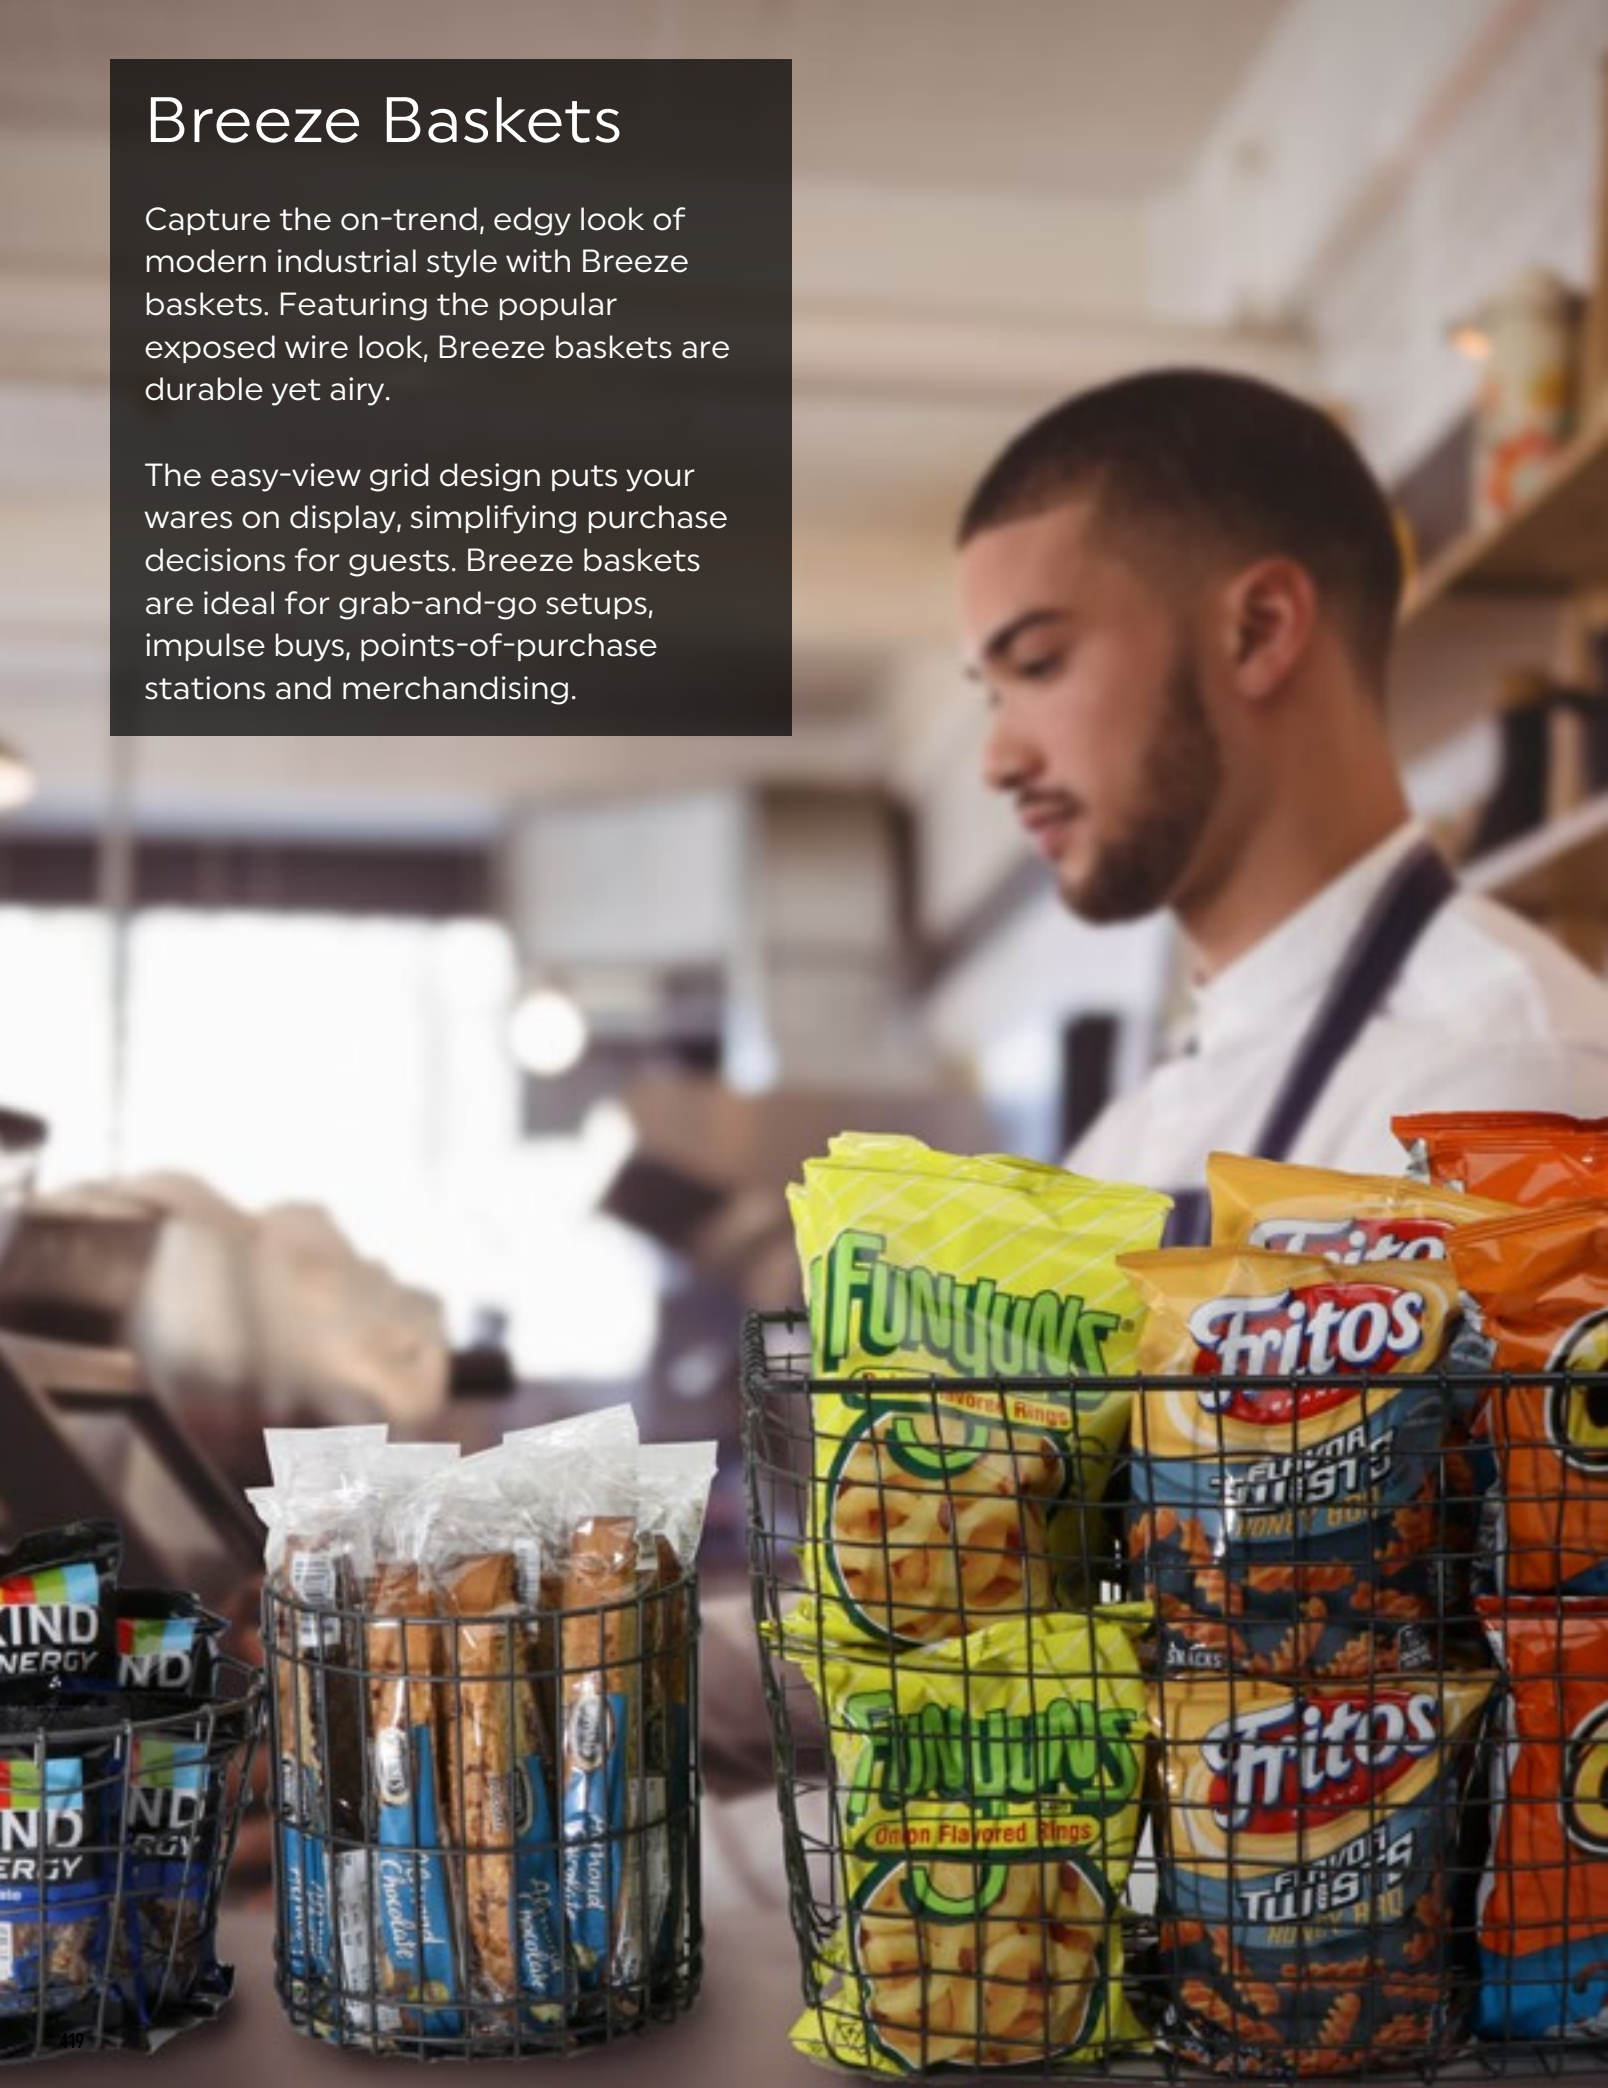

# Breeze Baskets

Capture the on-trend, edgy look of modern industrial style with Breeze baskets. Featuring the popular exposed wire look, Breeze baskets are durable yet airy.

The easy-view grid design puts your wares on display, simplifying purchase decisions for guests. Breeze baskets are ideal for grab-and-go setups, impulse buys, points-of-purchase stations and merchandising.