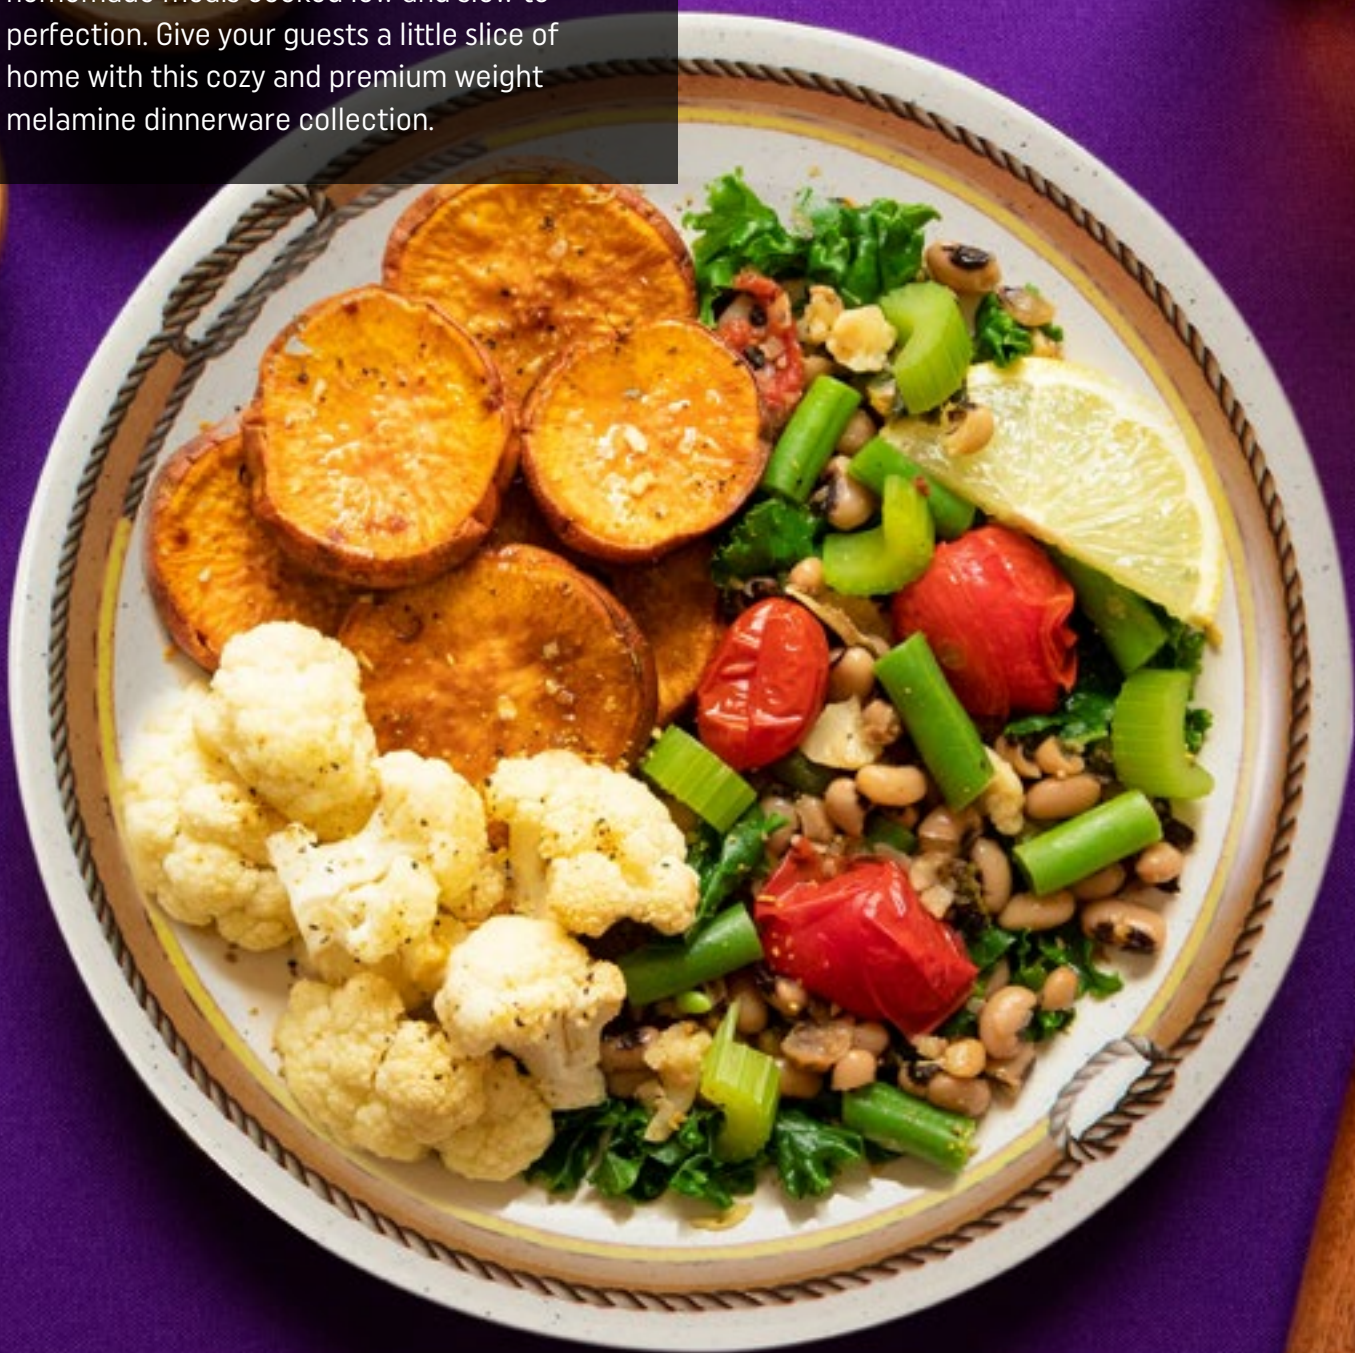

# Diamond Rodeo

NSF

A classic rope pattern lassos brown and gold rim styling giving the Diamond Rodeo collection a nostalgic, downhome feel. This dinnerware collection evokes memories of homemade meals cooked low and slow to perfection. Give your guests a little slice of home with this cozy and premium weight melamine dinnerware collection.