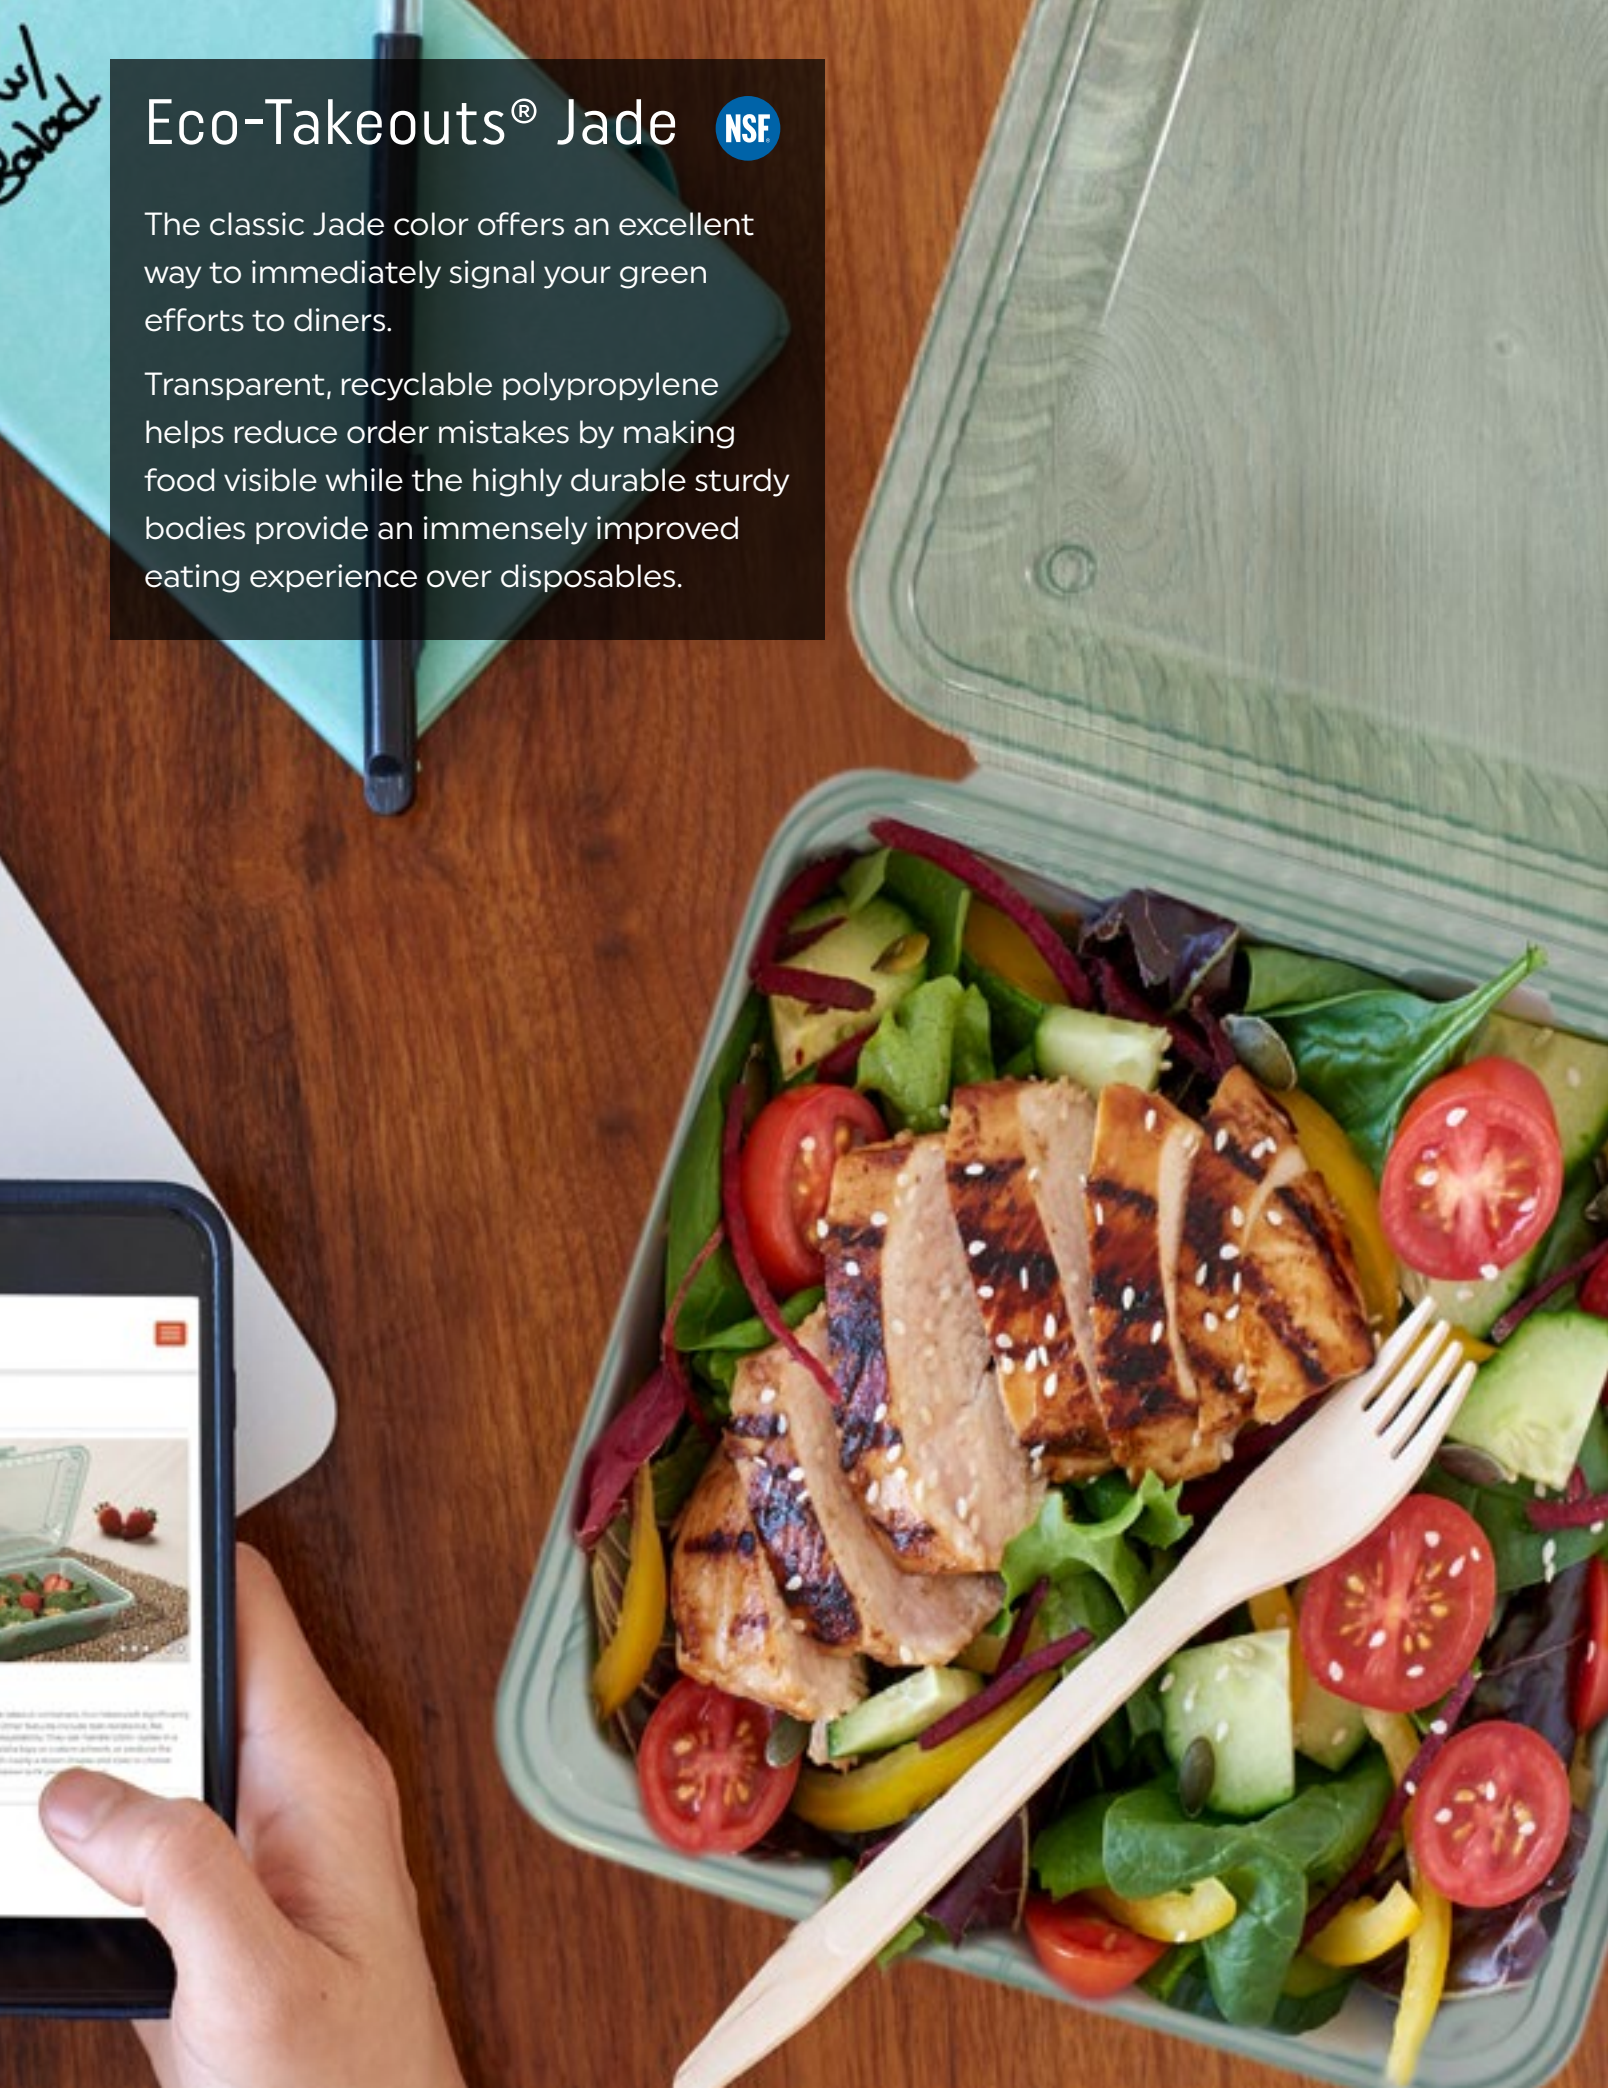

Eco-Takeouts® Jade

The classic Jade color offers an excellent way to immediately signal your green efforts to diners.

Transparent, recyclable polypropylene helps reduce order mistakes by making food visible while the highly durable sturdy bodies provide an immensely improved eating experience over disposables.