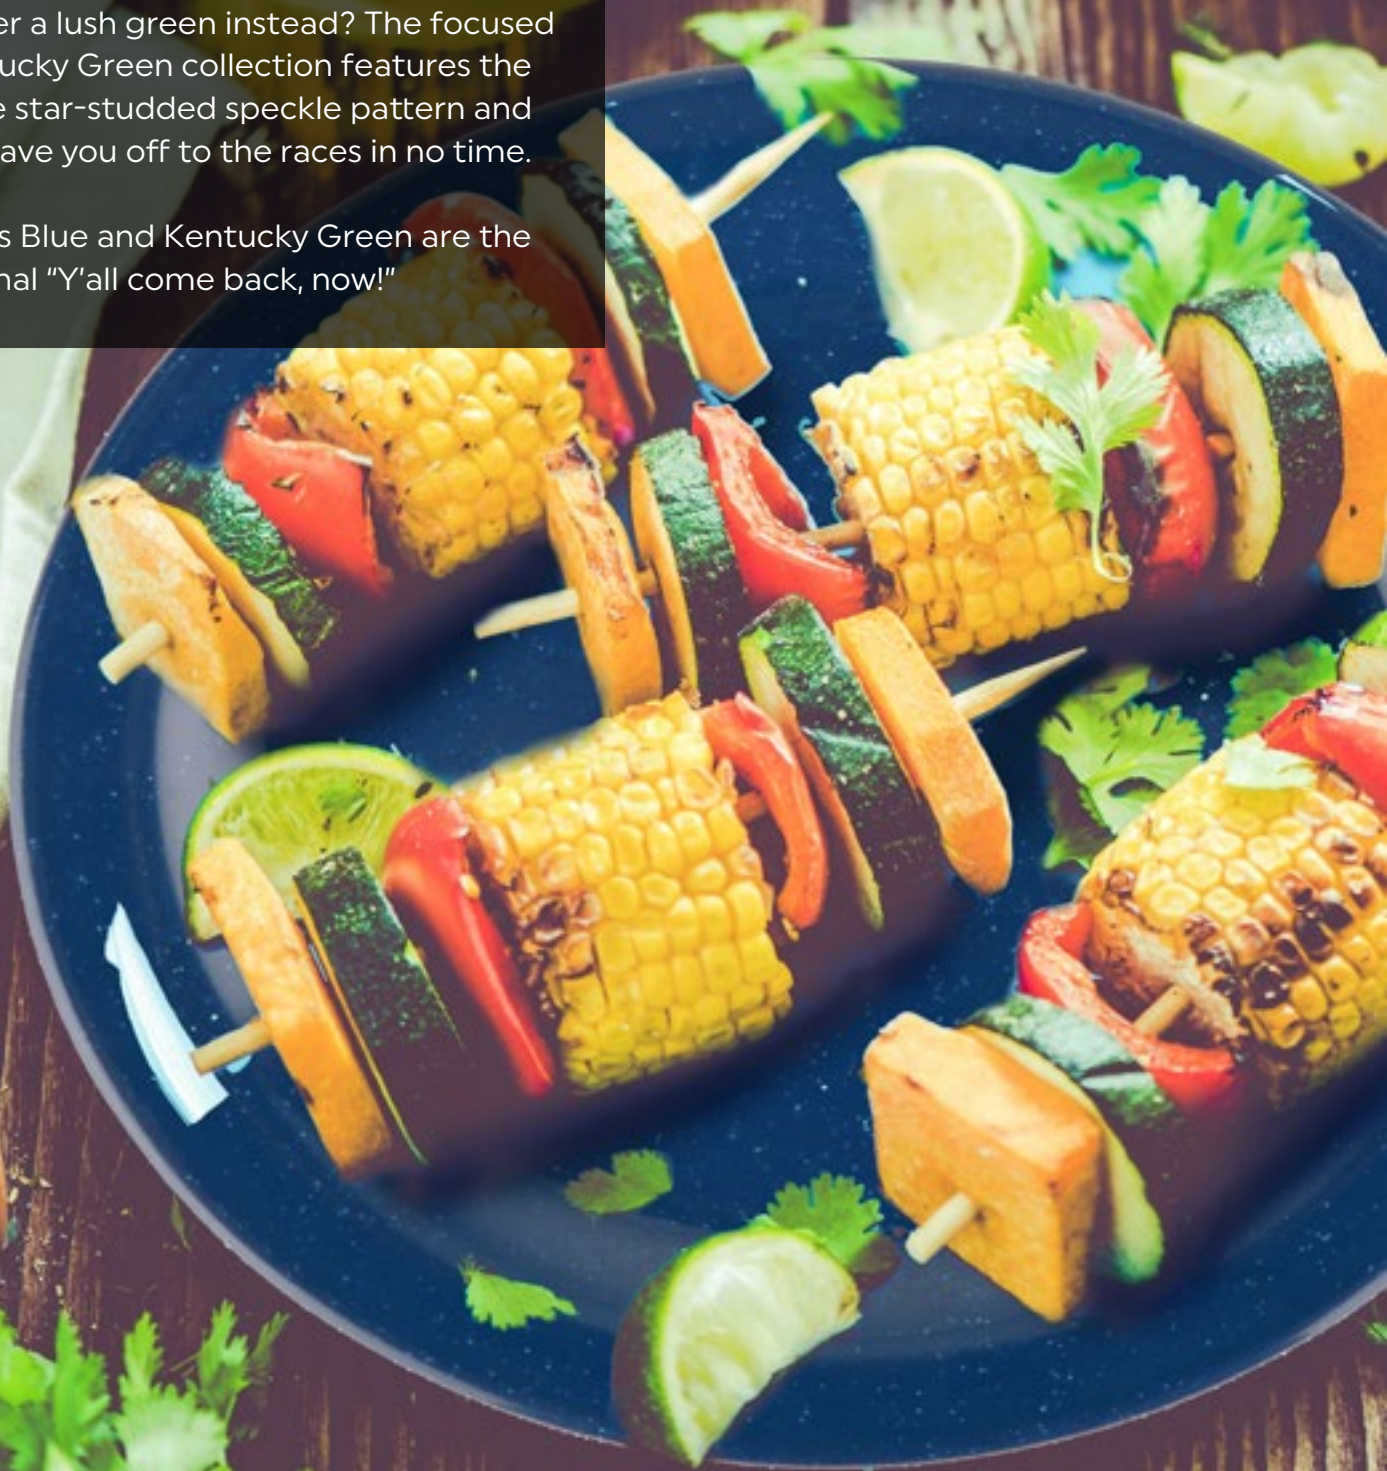

Texas Blue & Kentucky Green

NSF

With all the heart of the Lone Star State, Texas Blue is inspired by bluebonnets and beautiful blue skies. White speckles like a blanket of stars enhance this timeless look, making it ideal for BBQ, patio dining and down-home comfort food.

Prefer a lush green instead? The focused Kentucky Green collection features the same star-studded speckle pattern and will have you off to the races in no time.

Texas Blue and Kentucky Green are the original "Y'all come back, now!"