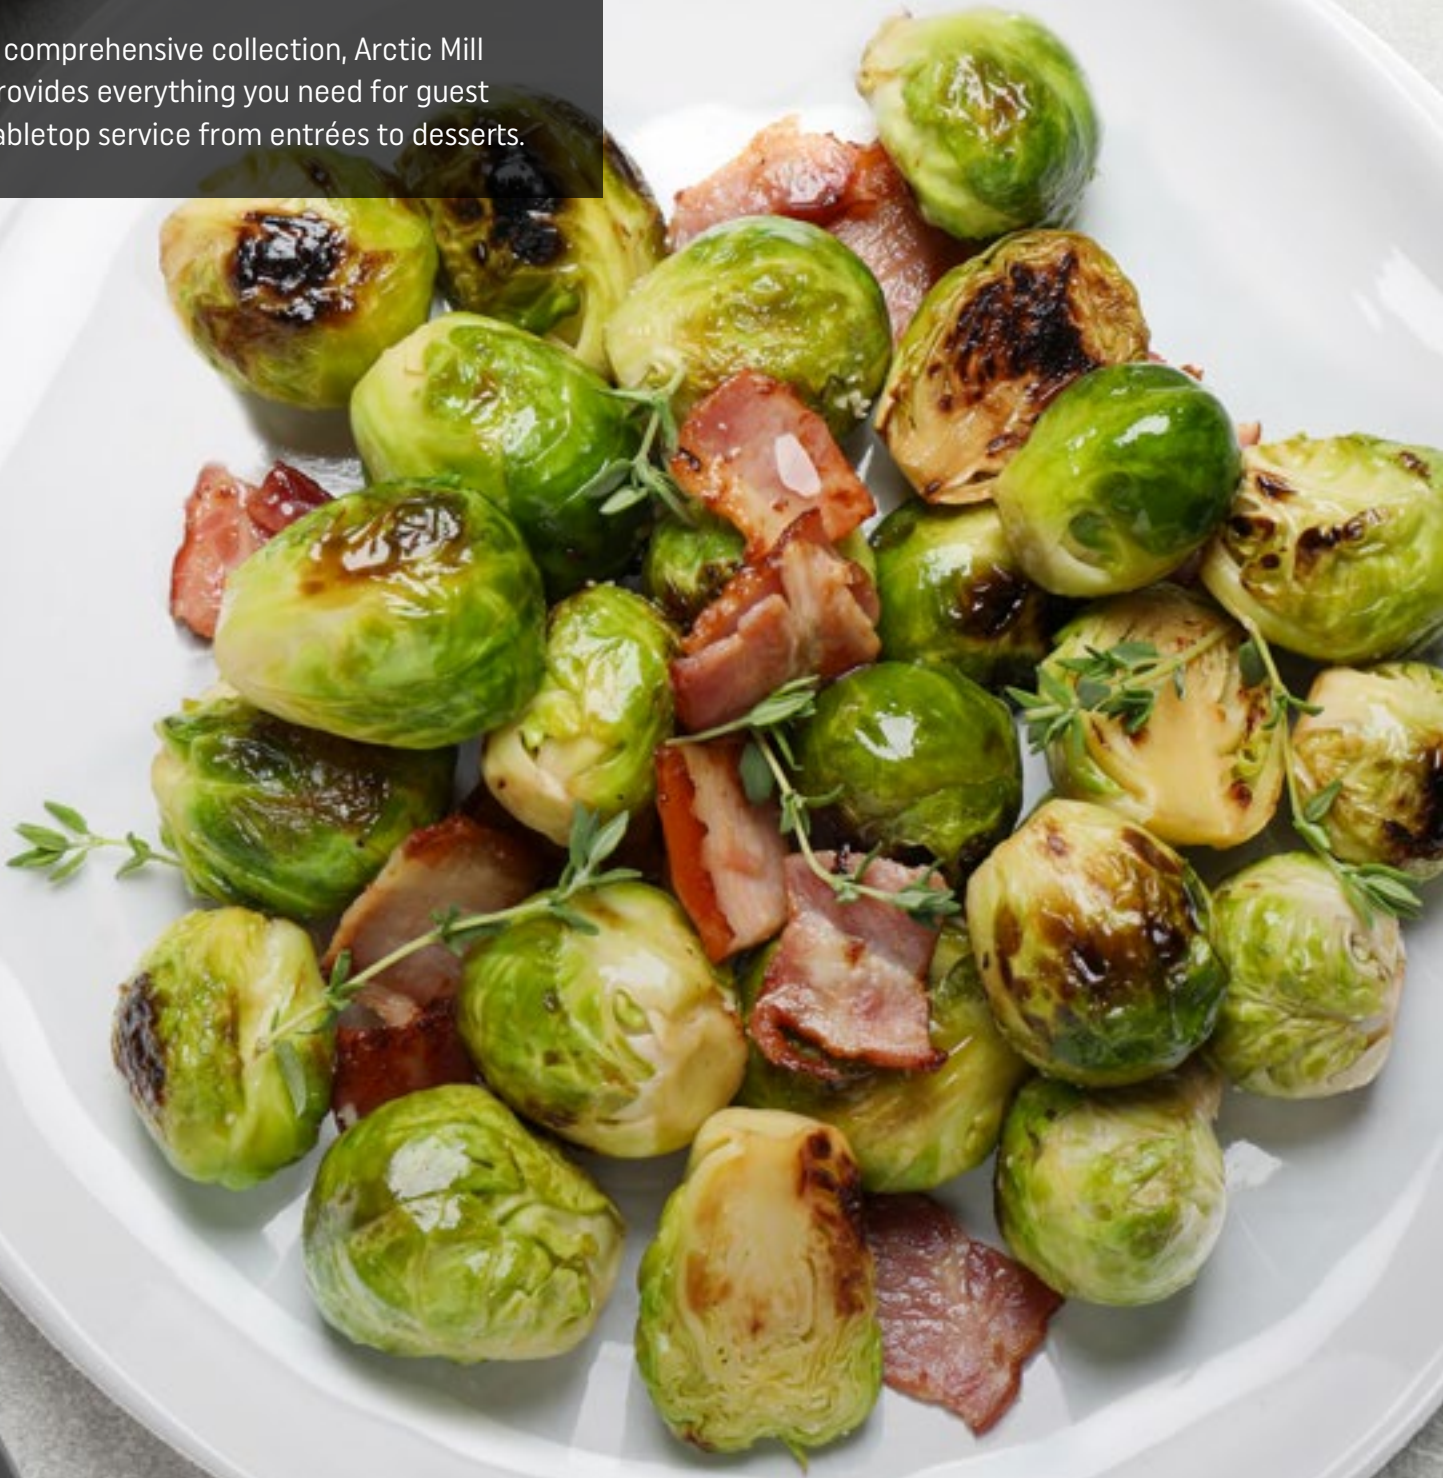

# Arctic Mill

NSF

Arctic Mill sets the new standard for dazzling white melamine with a bright, lustrous white, coupe design and organic textures for 21st century plating.

A comprehensive collection, Arctic Mill provides everything you need for guest tabletop service from entrées to desserts.