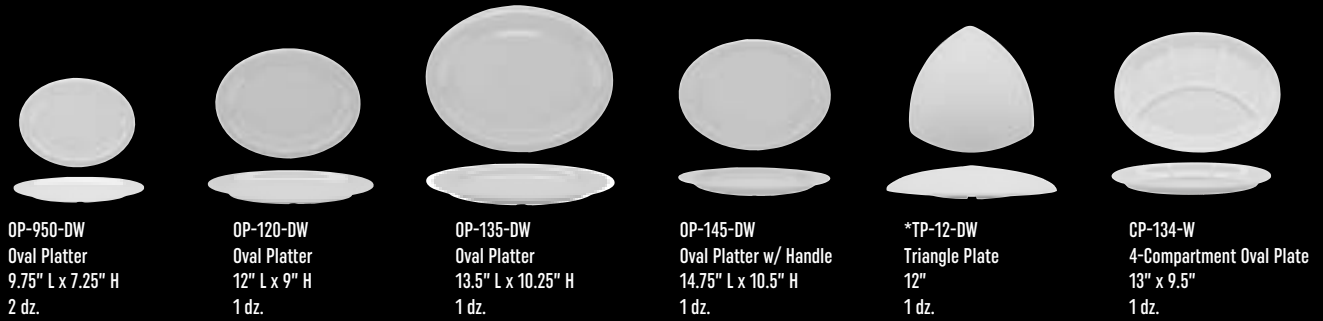

NP-6-DW
Narrow Rim Plate
6.5"
4 dz.

NP-7-DW
Narrow Rim Plate
7.25"
4 dz.

NP-9-DW
Narrow Rim Plate
9"
2 dz.

NP-10-DW
Narrow Rim Plate
10.5"
1 dz.

B-454-DW
Narrow Rim Bowl
4.5 oz.
4.75" dia., 1.25" H
4 dz.

B-86-DW
Narrow Rim Bowl
8 oz.
6" dia., 1.5" H
4 dz.

B-105-DW
Narrow Rim Deep Bowl
10 oz., 5.5" dia., 2.25" H
4 dz.

B-127-DW
Narrow Rim Bowl
12 oz.
7.25" dia., 1.75" H
2 dz.

B-167-DW
Narrow Rim Bowl
16 oz.
7.5" dia., 1.74" H
2 dz.