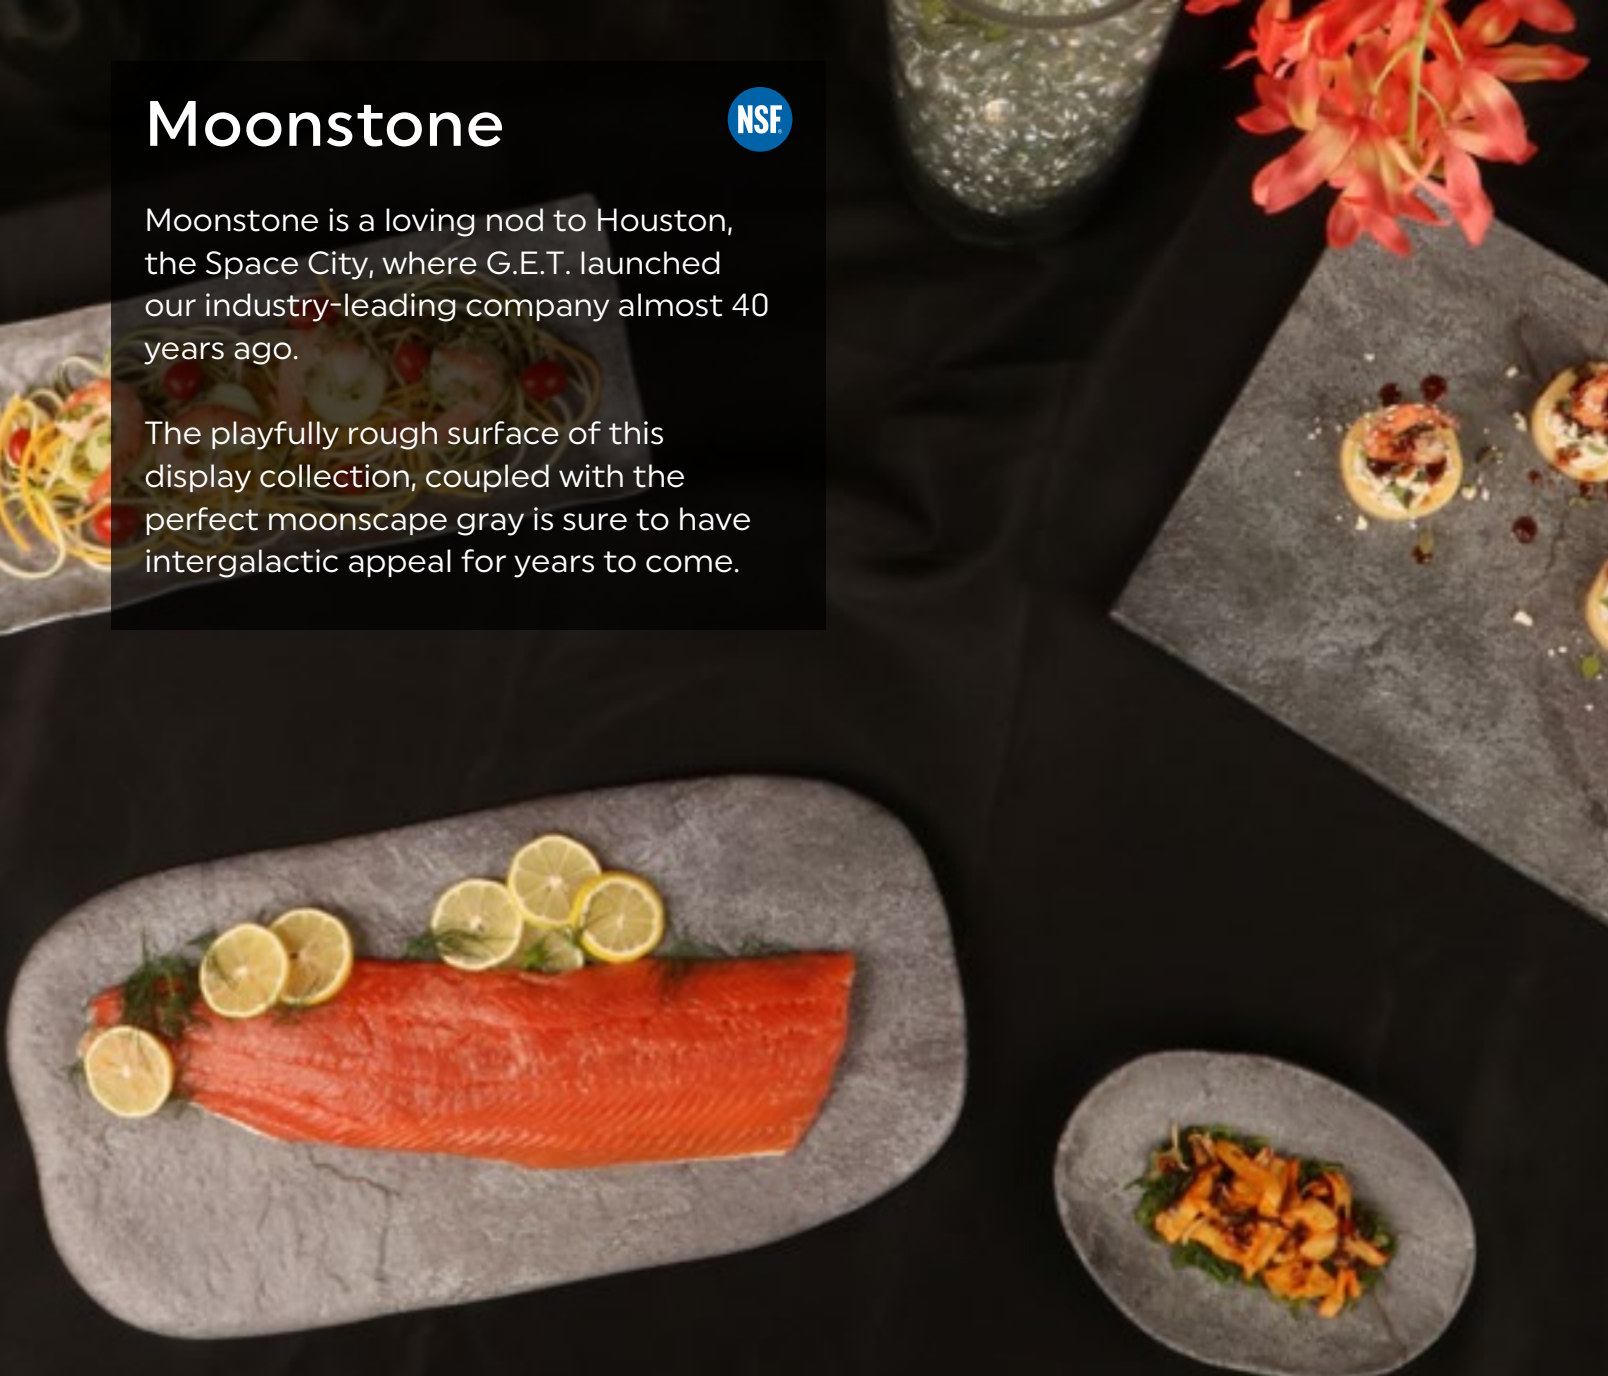

# Moonstone

NSF

Moonstone is a loving nod to Houston, the Space City, where G.E.T. launched our industry-leading company almost 40 years ago.

The playfully rough surface of this display collection, coupled with the perfect moonscape gray is sure to have intergalactic appeal for years to come.