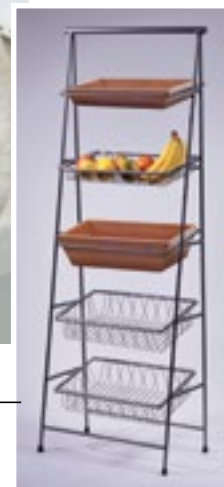

**Bamboo Tray**

<b>BAMTRY-01</b>	18" L x 12" W x 2" H	1 ea.
<b>BAMTRY-02</b>	18" L x 12" W x 4" H	1 ea.
<b>BAMTRY-05</b>	12" L x 12" W x 2" H	1 ea.

Bamboo trays fit into POP stands on page 317.

BAMTRY-01 and BAMTRY-02 (fits IR-900, IR-906, IR-907, IR-902)