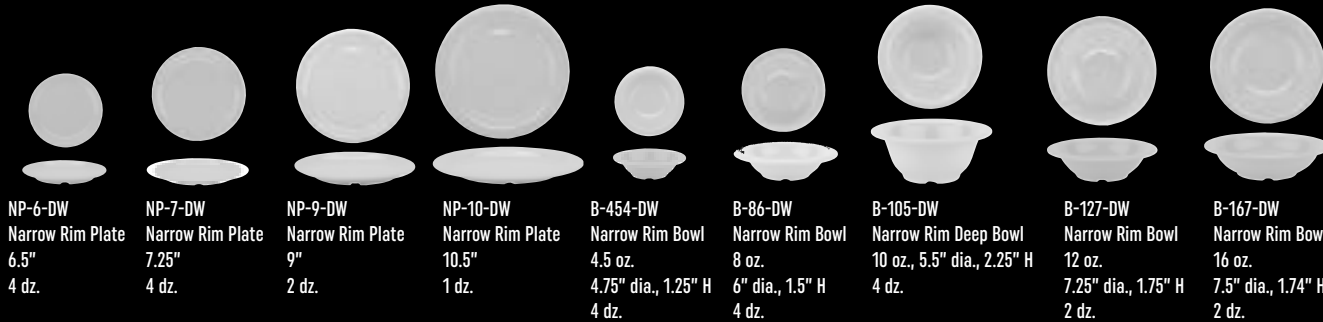

WP-5-DW
Wide Rim Plate
5.5"
4 dz.

WP-6-DW
Wide Rim Plate
6.5"
4 dz.

WP-7-DW
Wide Rim Plate
7.5"
4 dz.

*WP-9-DW
Wide Rim Plate
9"
2 dz.

*WP-10-DW
Wide Rim Plate
10.5"
1 dz.

*WP-12-DW
Wide Rim Plate
12"
1 dz.

B-139-DW
Wide Rim Bowl
13 oz., 9.25" dia.,
1.25" H
2 dz.

B-1611-DW
Pasta Bowl
16 oz., 11.25" dia.,
1.75" H
1 dz.

B-2412-DW
Pasta Bowl
24 oz., 12.5" dia.,
2" H
1 dz.