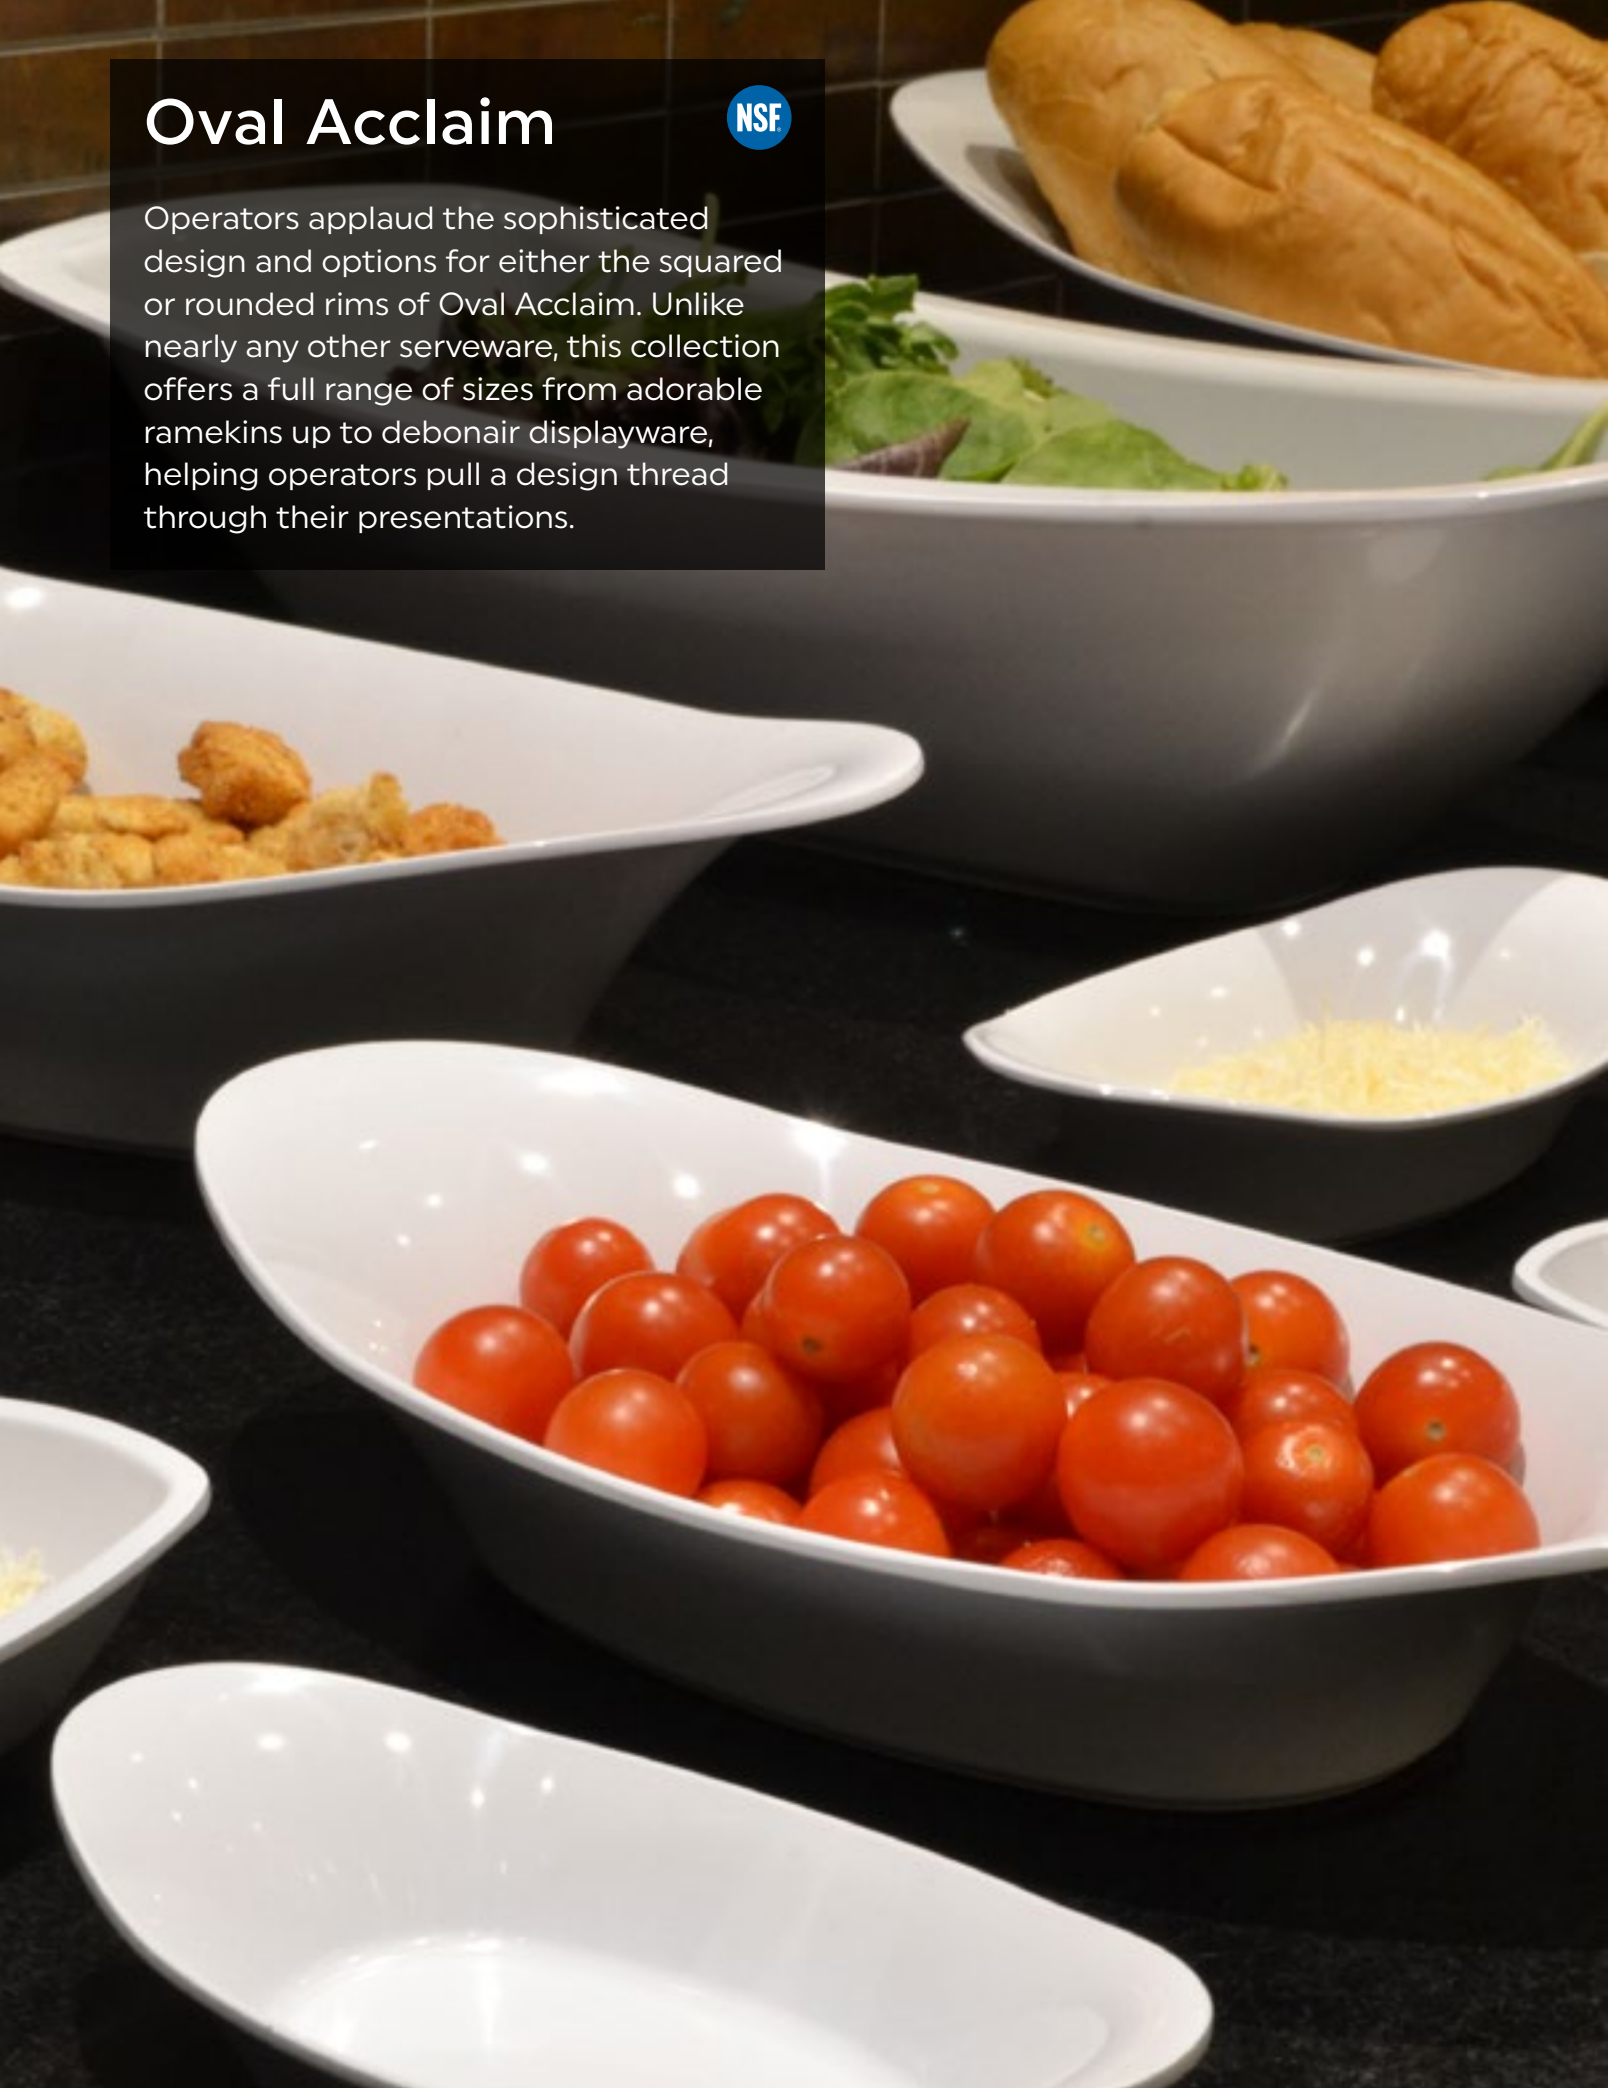

# Oval Acclaim

NSF

Operators applaud the sophisticated design and options for either the squared or rounded rims of Oval Acclaim. Unlike nearly any other serveware, this collection offers a full range of sizes from adorable ramekins up to debonair displayware, helping operators pull a design thread through their presentations.