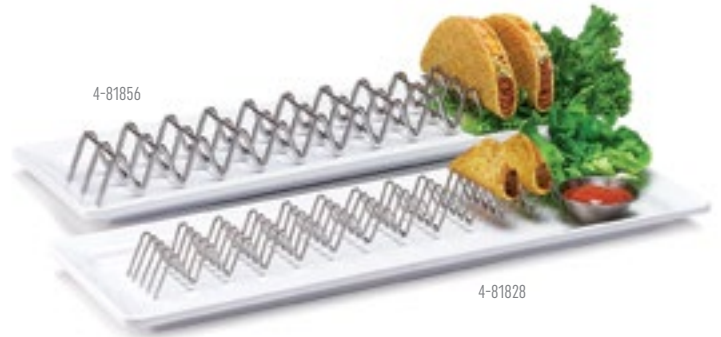

**Guitar Shaped Taco Holder**

<b>WGUITAR-01</b>	10.5"	6 ea.
-------------------	-------	-------

4-81855

4-81833

**Stainless Steel Taco Holders**

<b>4-81855</b>	4.25" L x 3.5" W x 1.5" H	Holds 2 Tacos	48 ea.
<b>4-81833</b>	6.75" L x 3.25" W x 1.5" H	Holds 3 Tacos	48 ea.