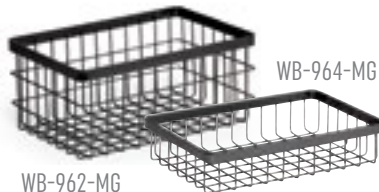

Wood Displayware

..... AVAILABLE WOOD COLORS .....

**-W** WALNUT w/Metal Brackets  
**-UR** URBAN RUSTIC No Brackets  
**-GA** GRAY ASH No Brackets

6" x 6"

WB-662-MG

WB-664-MG

9" x 6"

WB-962-MG