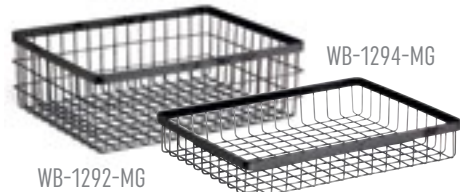

WB-1292-MG

WB-1294-MG

FRILLOH Displayware

Wire Countertop Baskets & Organizers

WB-662-MG	6" L x 2" H	(fits MTS-20S)	1 ea.
WB-664-MG	6" L x 4" H	(fits MTS-20S)	1 ea.
WB-962-MG	9" L x 6" W x 2" H	(fits MTS-20M, MTS-20L)	1 ea.
WB-964-MG	9" L x 6" W x 4" H	(fits MTS-20M, MTS-20L)	1 ea.
WB-1292-MG	12" L x 9" W x 2" H	(fits MTS-20L)	1 ea.
WB-1294-MG	12" L x 9" W x 4" H	(fits MTS-20L)	1 ea.

AVAILABLE BASKET COLORS

METAL GRAY

Bugambilia® Displayware