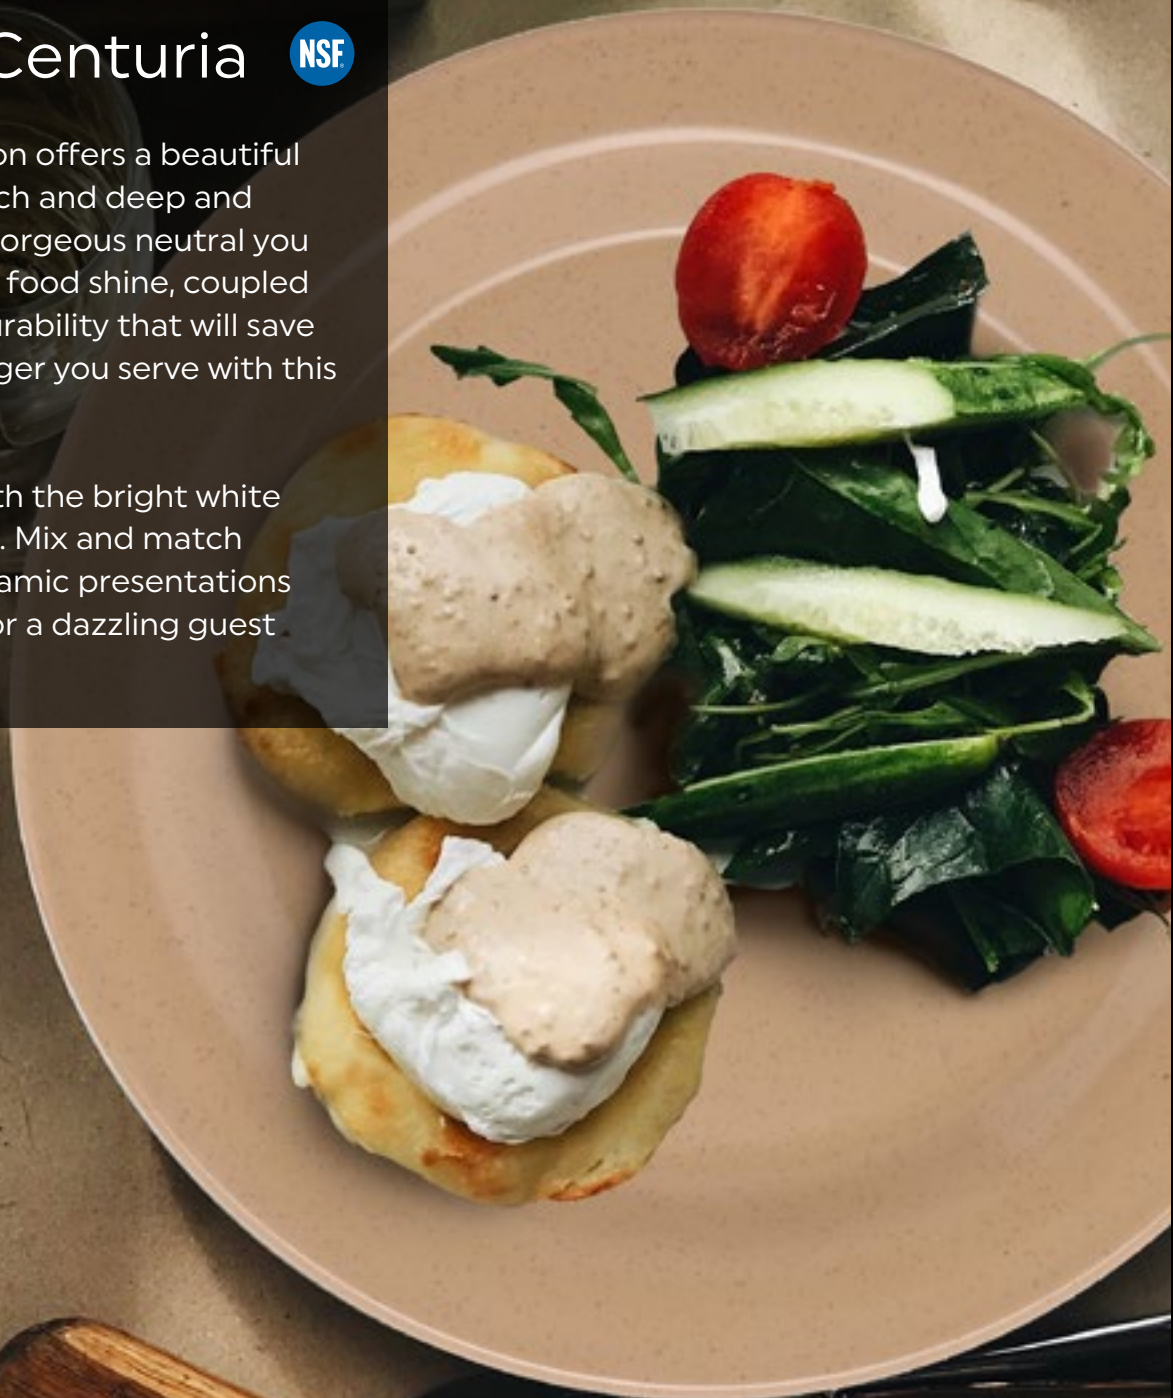

Create contrast with the bright white Centuria collection. Mix and match with Tahoe for dynamic presentations or use on its own for a dazzling guest experience.

Tabletop

Melamine Dinnerware

**BF-060-S**  
Round Plate  
6.25"  
4 dz.