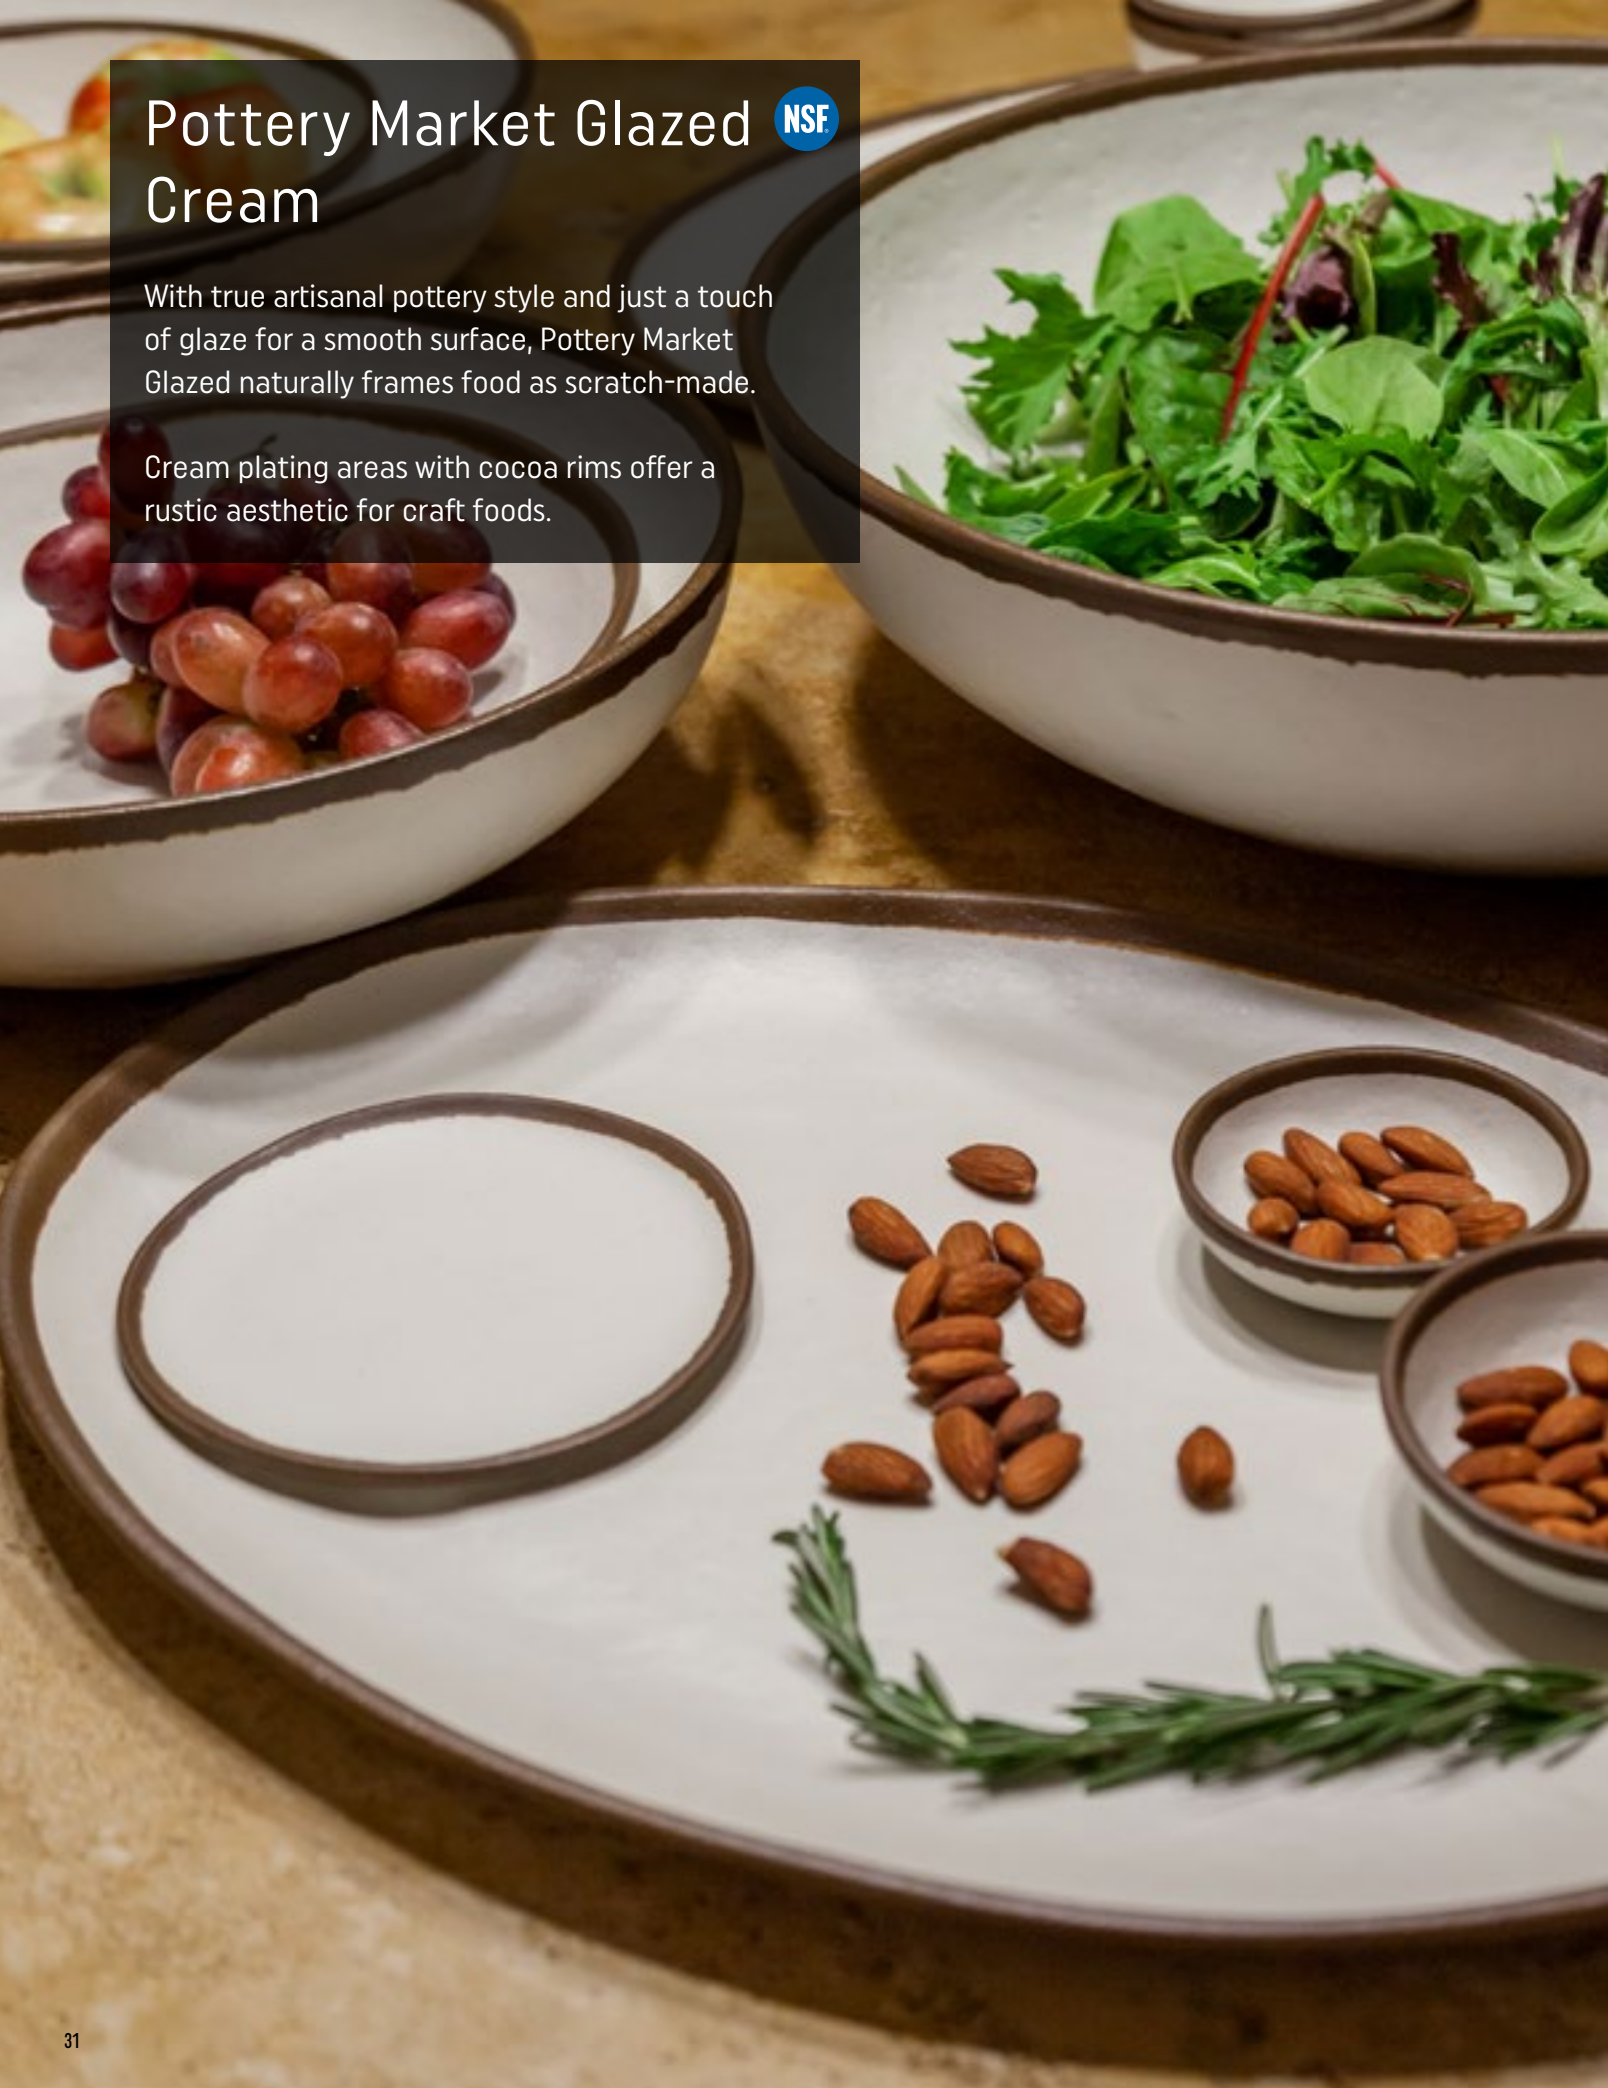

# Pottery Market Glazed Cream

With true artisanal pottery style and just a touch of glaze for a smooth surface, Pottery Market Glazed naturally frames food as scratch-made.

Cream plating areas with cocoa rims offer a rustic aesthetic for craft foods.