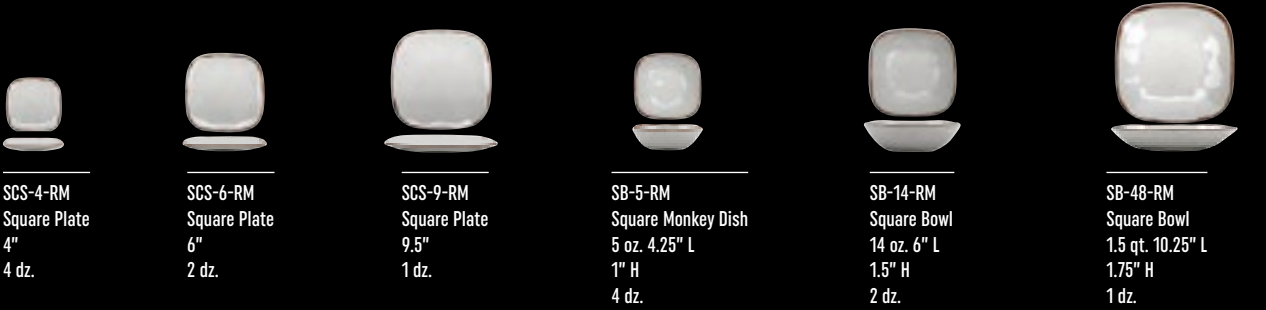

CS-5-RM
Round Plate
5.5"
4 dz.

CS-7-RM
Round Plate
7"
1 dz.

CS-9-RM
Round Plate
9"
1 dz.

CS-10-RM
Round Plate
10.5"
1 dz.

CS-1511-RM
Oval Platter
15" L x 11" W
6 ea.

CS-1813-RM
Oval Platter
18" L x 13" W
3 ea.

SCS-4-RM
Square Plate
4"
4 dz.

SCS-6-RM
Square Plate
6"
2 dz.

SCS-9-RM
Square Plate
9.5"
1 dz.

Specialty Metal Dinnerware