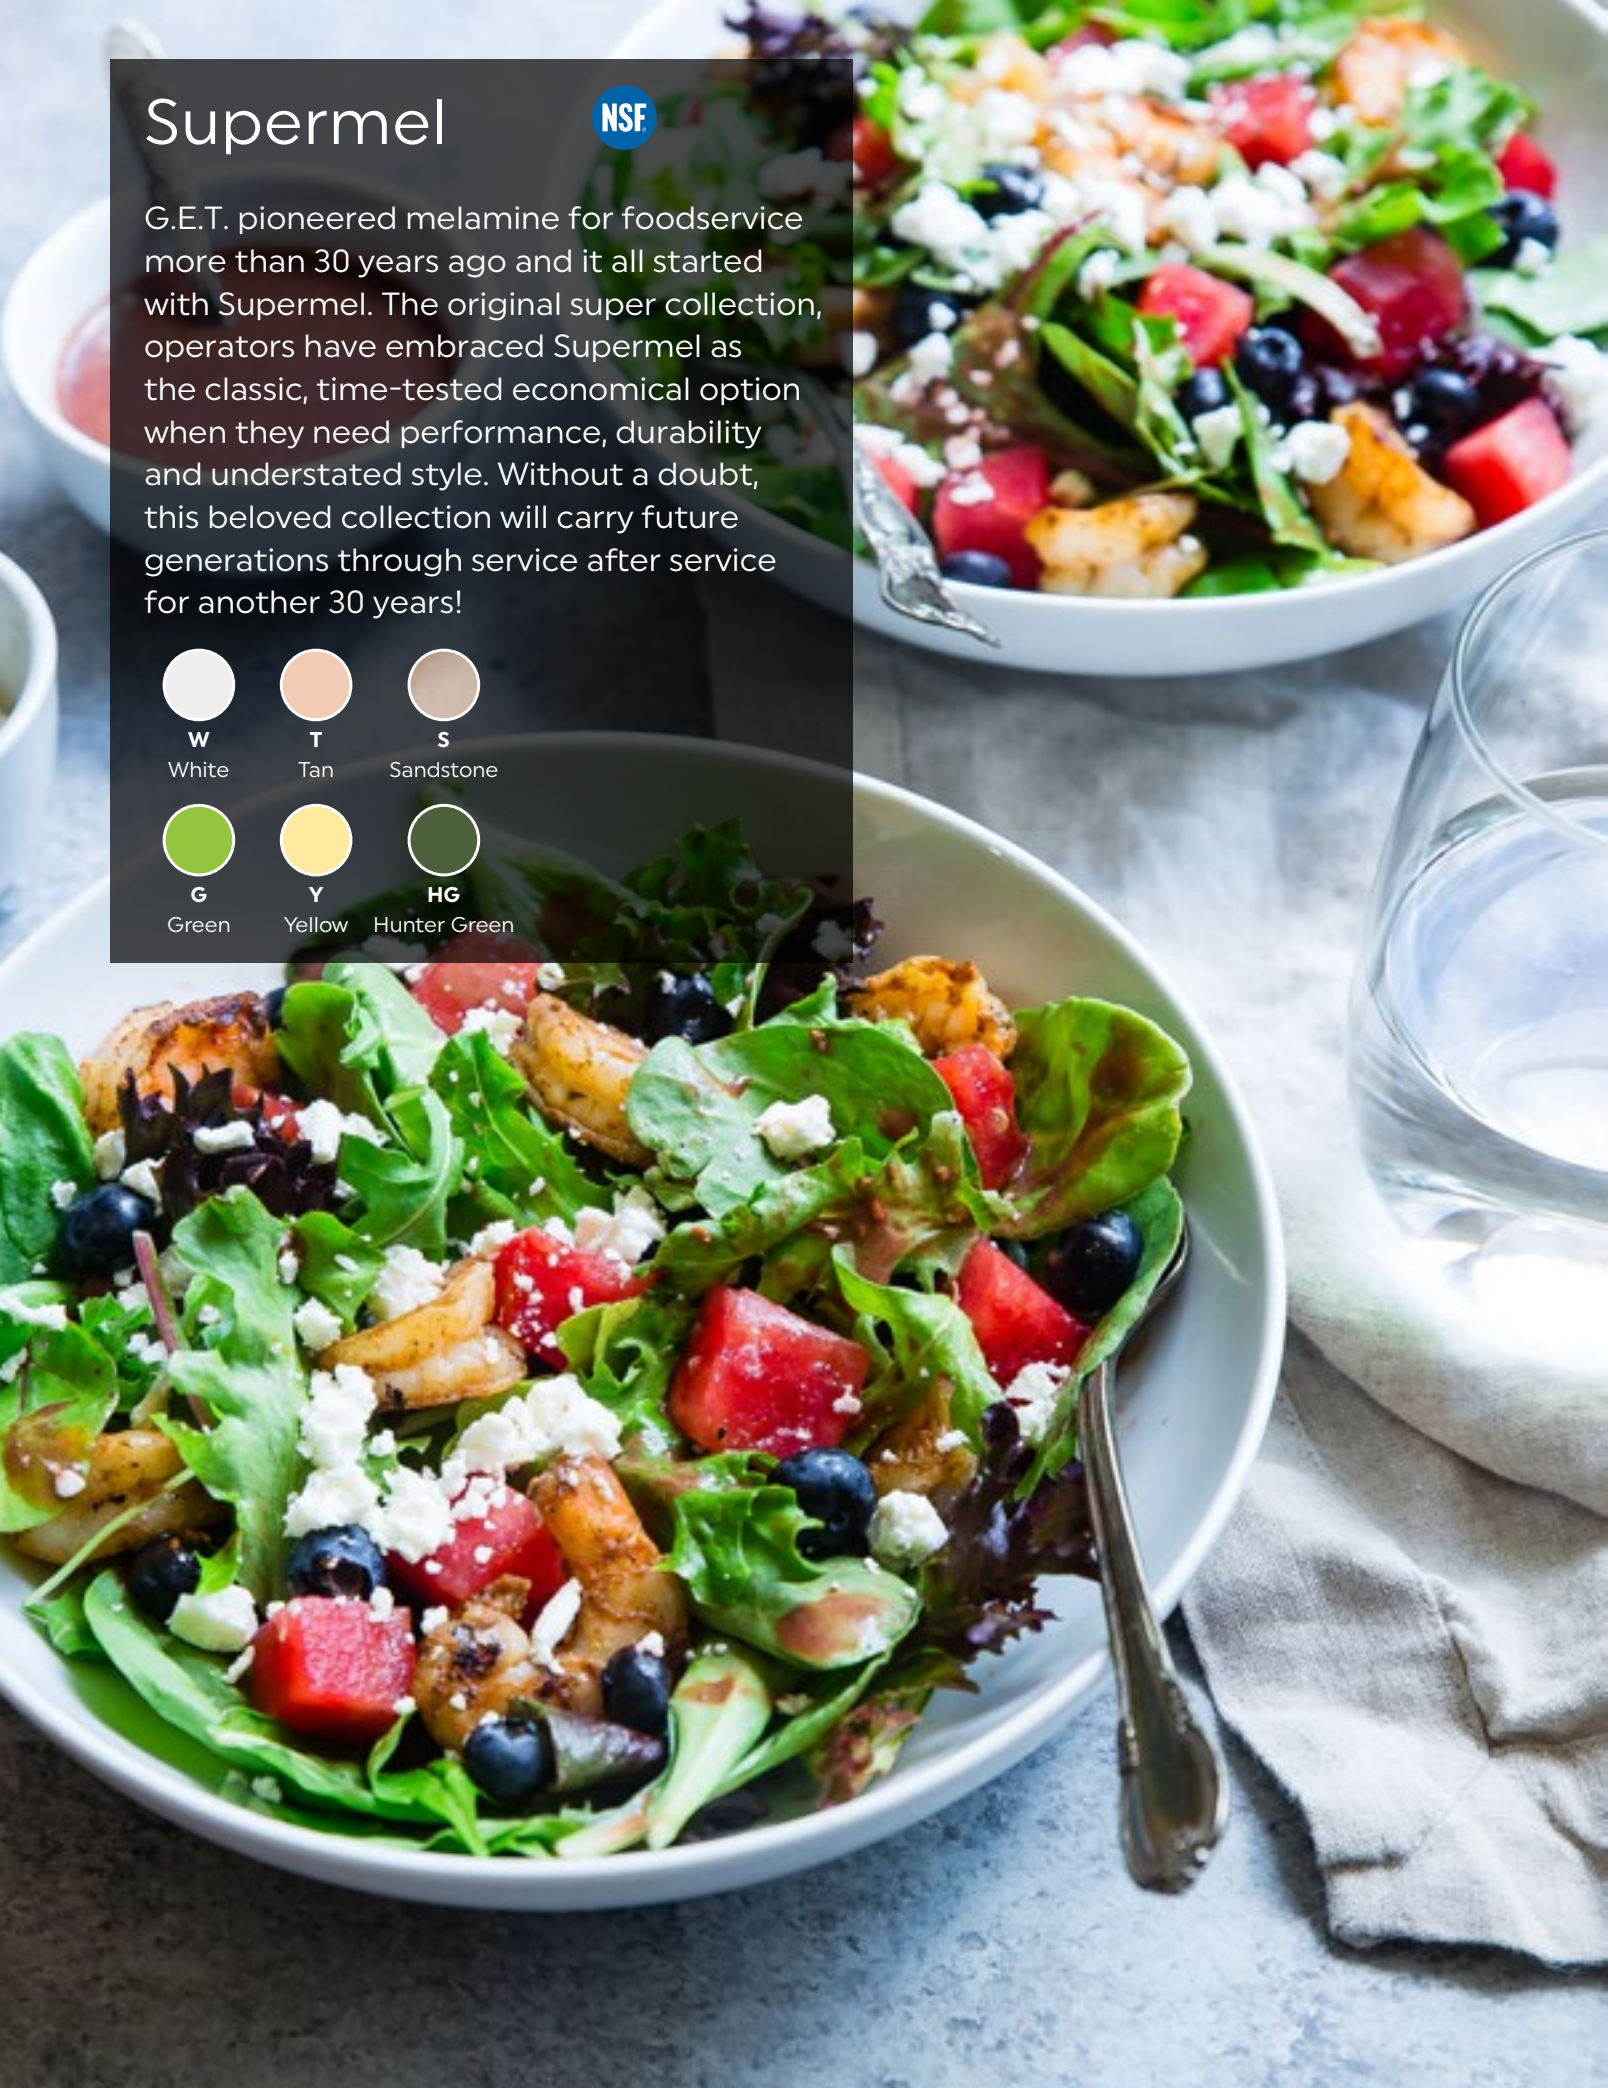

**Y**

Yellow

**HG**

Hunter Green

**DP-505-**  
Round Plate  
5.5"  
4 dz.  
Colors: W/T/S

**DP-506-**  
Round Plate  
6.5"  
4 dz.  
Colors: W/T/S/G/HG

**DP-507-**  
Round Plate  
7.25"  
2 dz.  
Colors: W/T/S