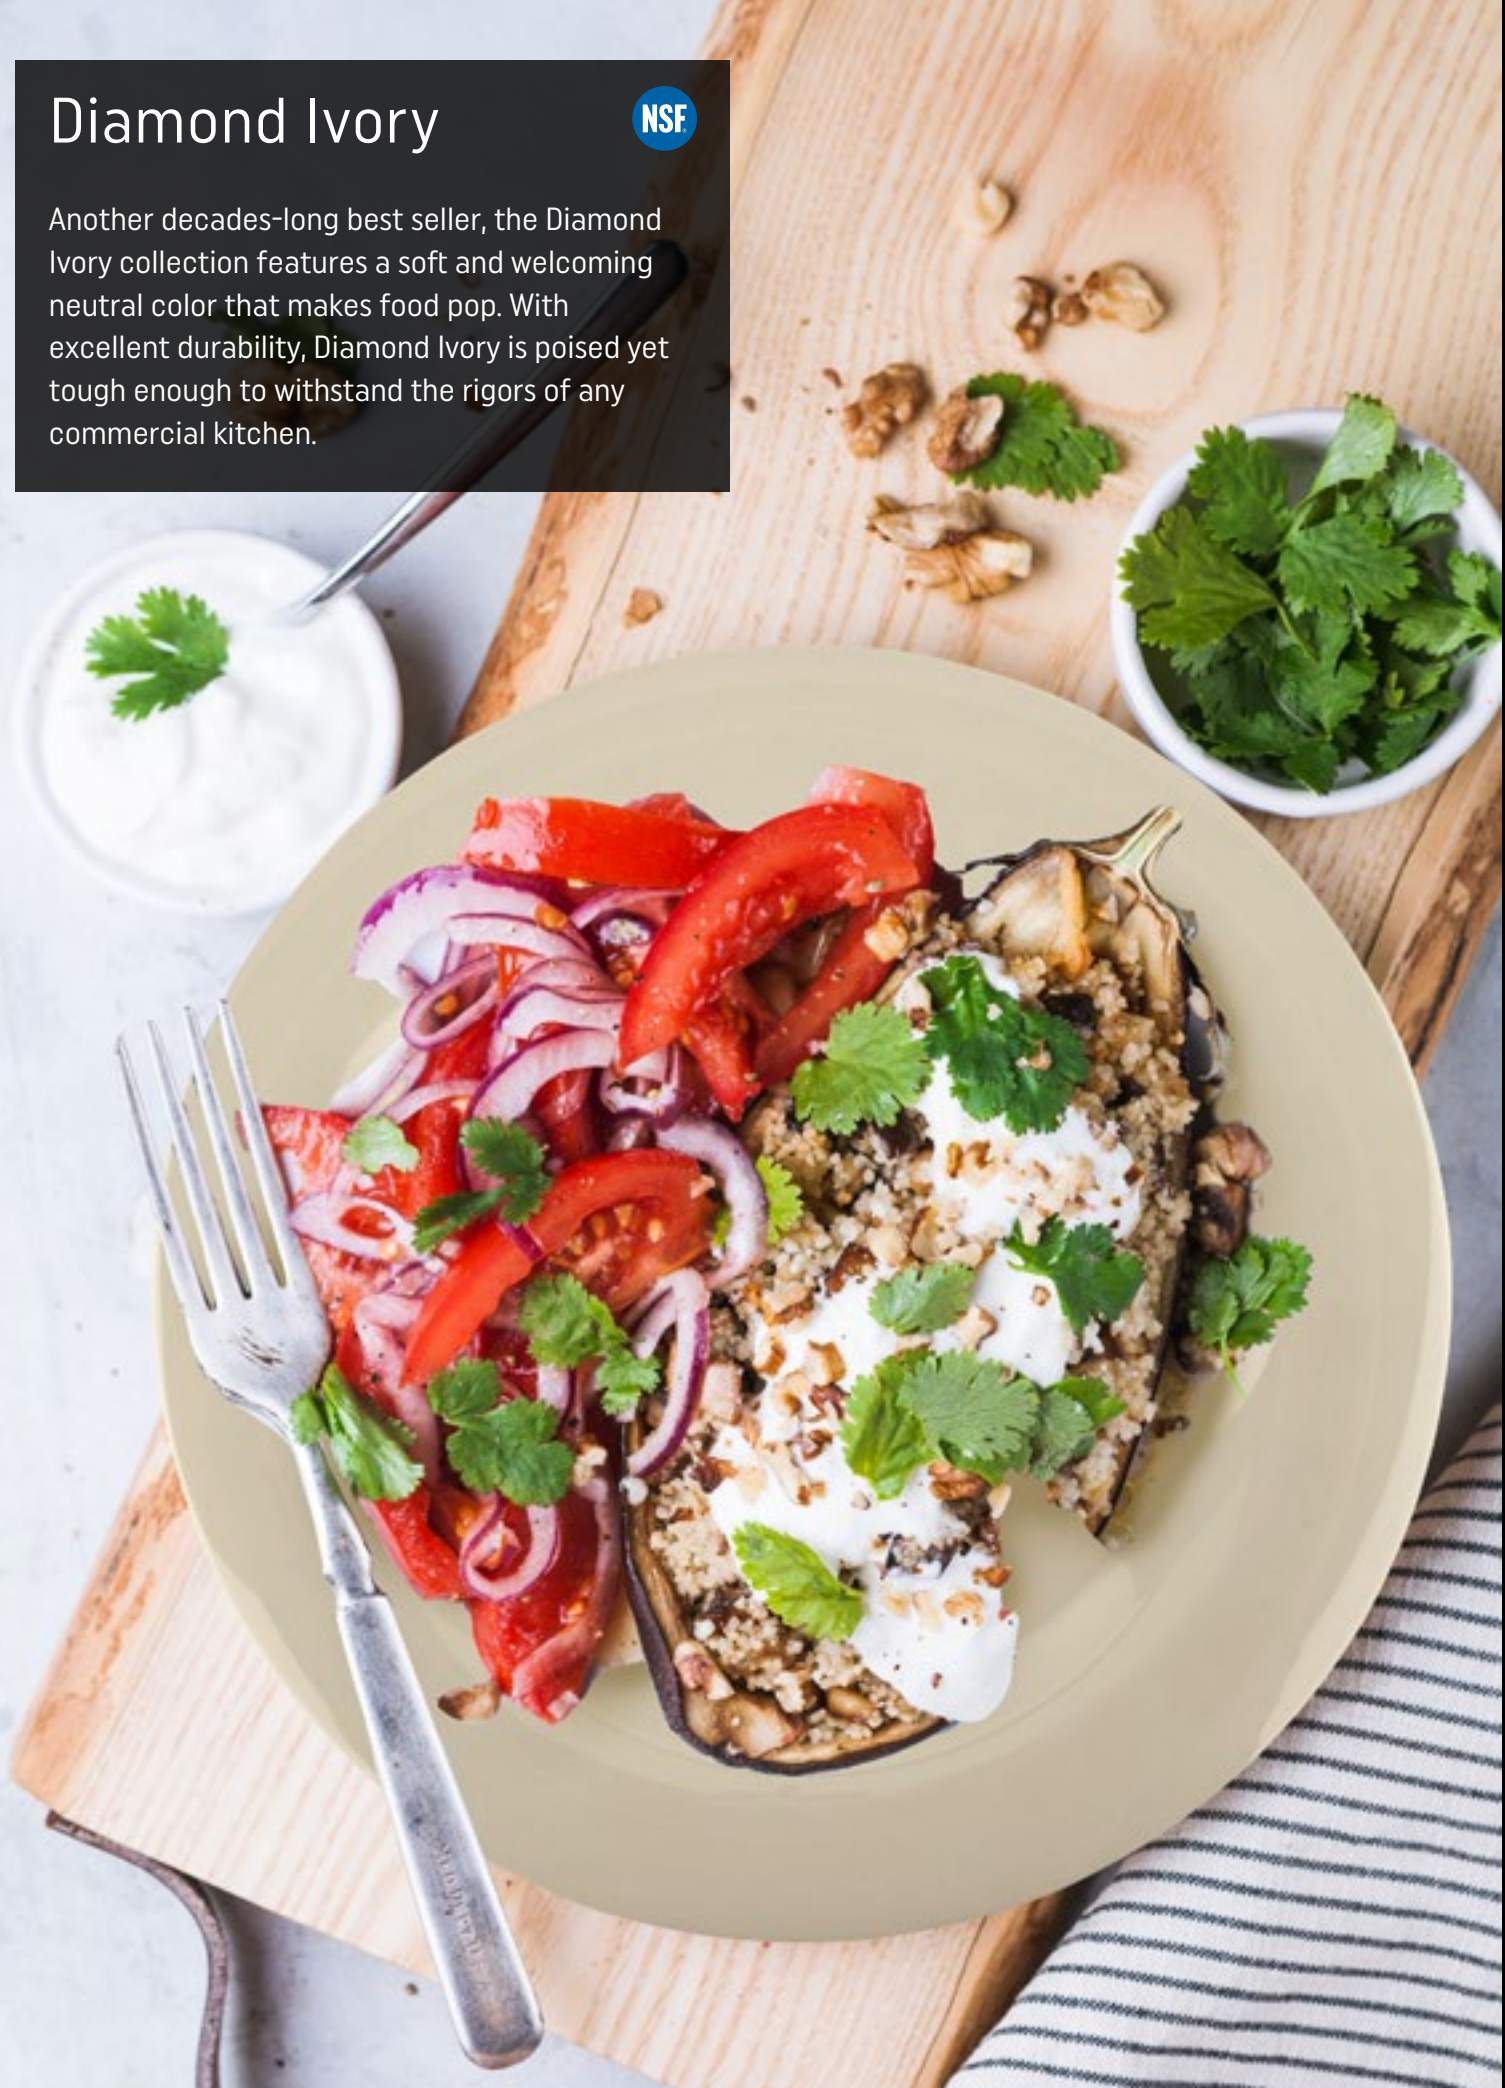

WP-5-DI Wide Rim Plate 5.5" 4 dz.
WP-6-DI Wide Rim Plate 6.5" 4 dz.
WP-7-DI Wide Rim Plate 7.5" 4 dz.
*WP-9-DI Wide Rim Plate 9" 2 dz.
*WP-10-DI Wide Rim Plate 10.5" 1 dz.
*WP-12-DI Wide Rim Plate 12" 1 dz.
B-139-DI Wide Rim Bowl 13 oz., 9.25" dia., 1.25" H 2 dz.
B-1611-DI Pasta Bowl 16 oz., 11.25" dia., 1.75" H 1 dz.
B-2412-DI Pasta Bowl 24 oz., 12.5" dia., 2" H 1 dz.

Diamond Ivory

NSF

Another decades-long best seller, the Diamond Ivory collection features a soft and welcoming neutral color that makes food pop. With excellent durability, Diamond Ivory is poised yet tough enough to withstand the rigors of any commercial kitchen.