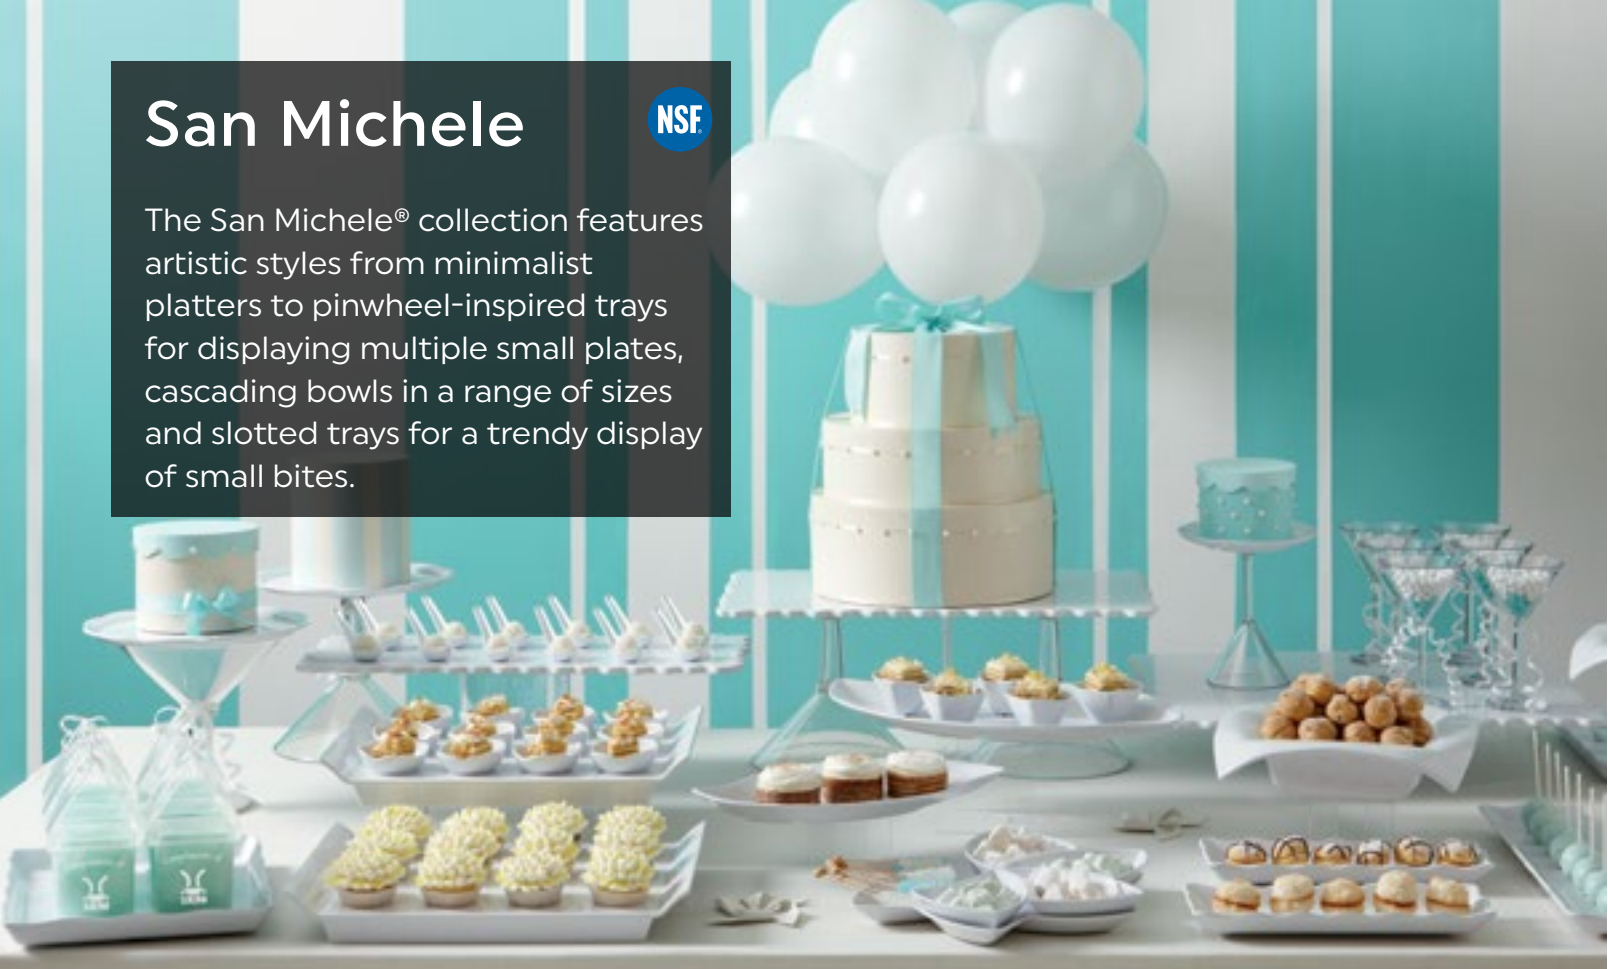

San Michele

NSF

The San Michele® collection features artistic styles from minimalist platters to pinwheel-inspired trays for displaying multiple small plates, cascading bowls in a range of sizes and slotted trays for a trendy display of small bites.