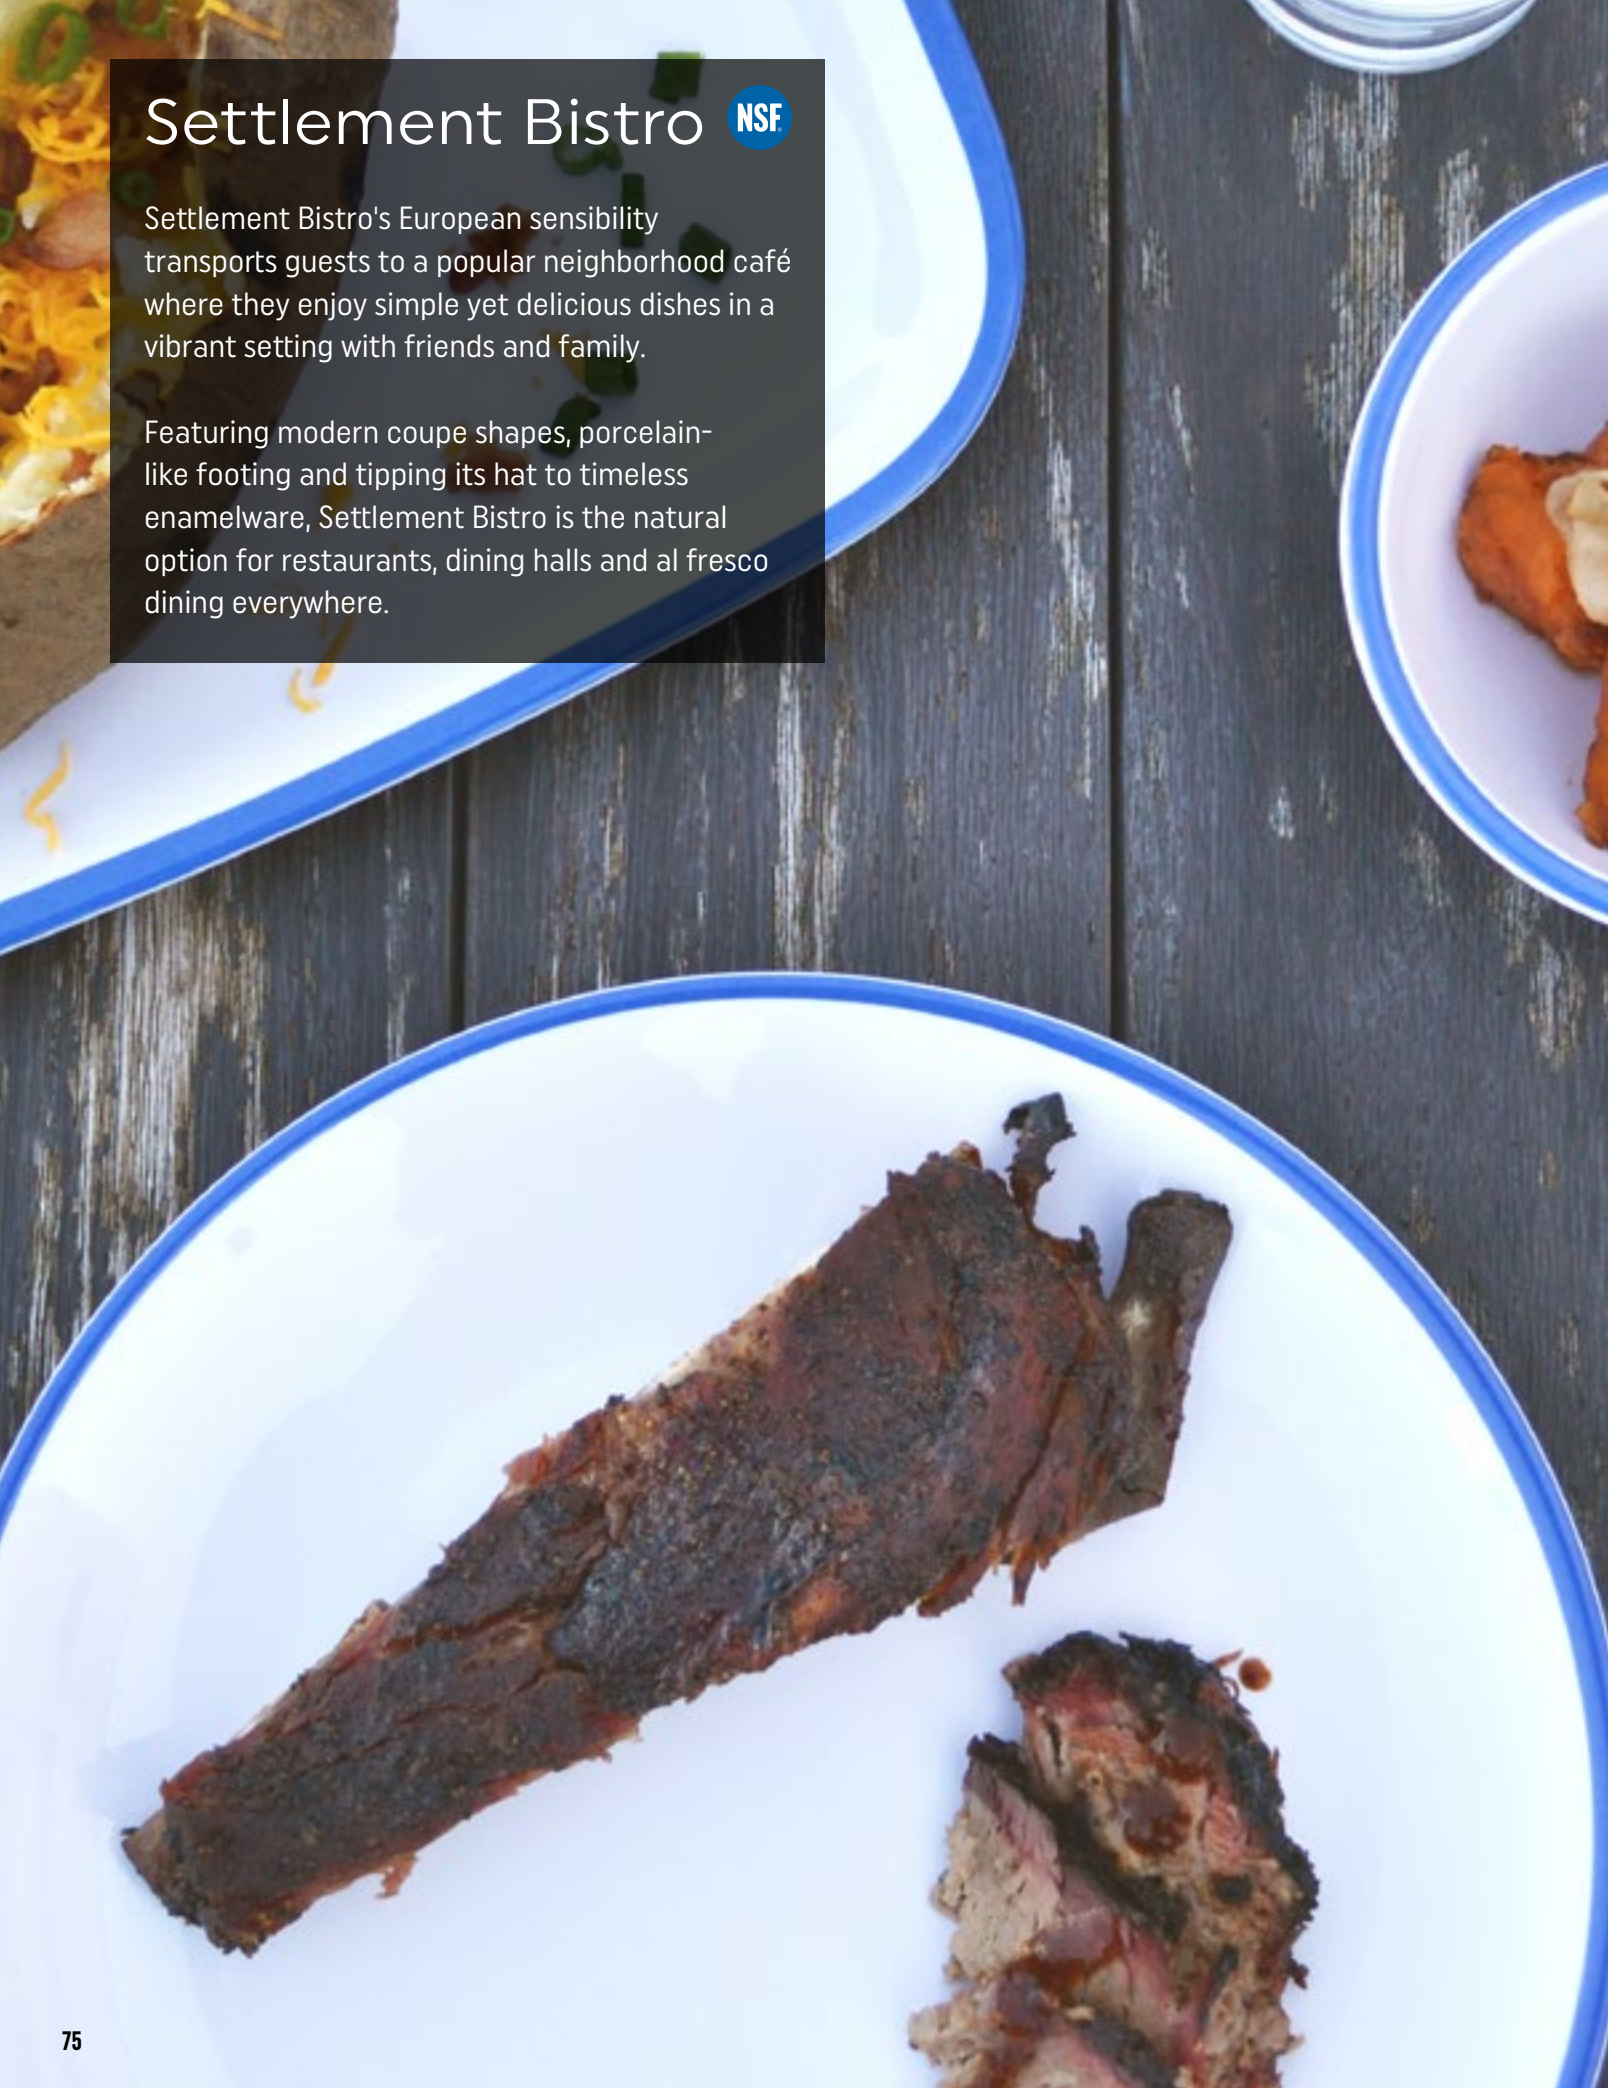

# Settlement Bistro

Settlement Bistro's European sensibility transports guests to a popular neighborhood café where they enjoy simple yet delicious dishes in a vibrant setting with friends and family.

Featuring modern coupe shapes, porcelain-like footing and tipping its hat to timeless enamelware, Settlement Bistro is the natural option for restaurants, dining halls and al fresco dining everywhere.