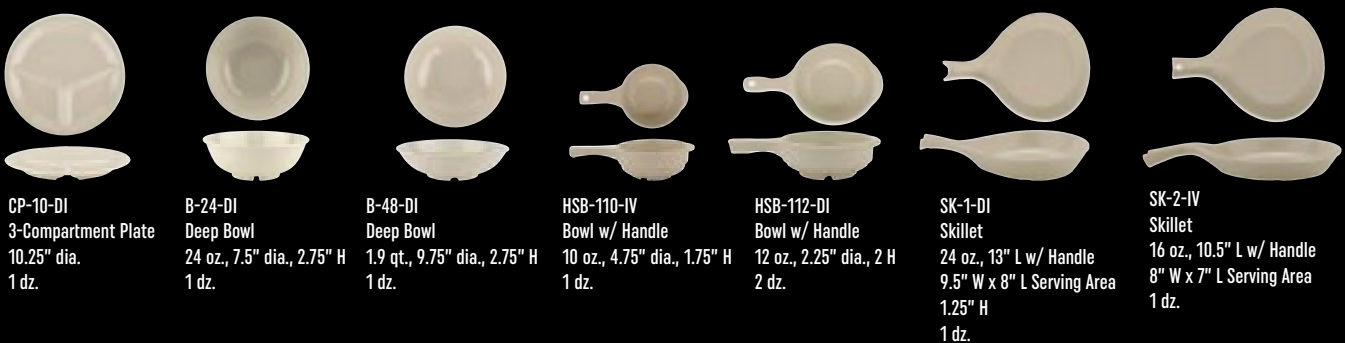

BC-70-DI Rimless Bouillon Bowl 7 oz., 4" dia., 2" H 4 dz.
BC-170-DI Stacking Bouillon Bowl 8 oz., 4.5" dia., 2.25" H 4 dz.
B-45-DI Rimless Bowl 10 oz. 4.5" dia., 2.25" H 2 dz.
B-525-DI Rimless Bowl 16 oz. 5.25" dia., 2.5" H 2 dz.
B-925-DI Shallow Bowl 1.1 qt. 9" dia., 1.75" H 1 dz.
B-875-DI Shallow Rimless Bowl 27.9 oz. 8.5" dia., 1.5" H 1 dz.
B-49-DI Large Coupe Bowl 1.9 qt. 9" dia., 2.5" H 1 dz.

CP-10-DI 3-Compartment Plate 10.25" dia. 1 dz.
B-24-DI Deep Bowl 24 oz., 7.5" dia., 2.75" H 1 dz.
B-48-DI Deep Bowl 1.9 qt., 9.75" dia., 2.75" H 1 dz.
HSB-110-IV Bowl w/ Handle 10 oz., 4.75" dia., 1.75" H 1 dz.
HSB-112-DI Bowl w/ Handle 12 oz., 2.25" dia., 2 H 2 dz.
SK-1-DI Skillet 24 oz., 13" L w/ Handle 9.5" W x 8" L Serving Area 1.25" H 1 dz.
SK-2-IV Skillet 16 oz., 10.5" L w/ Handle 8" W x 7" L Serving Area 1 dz.