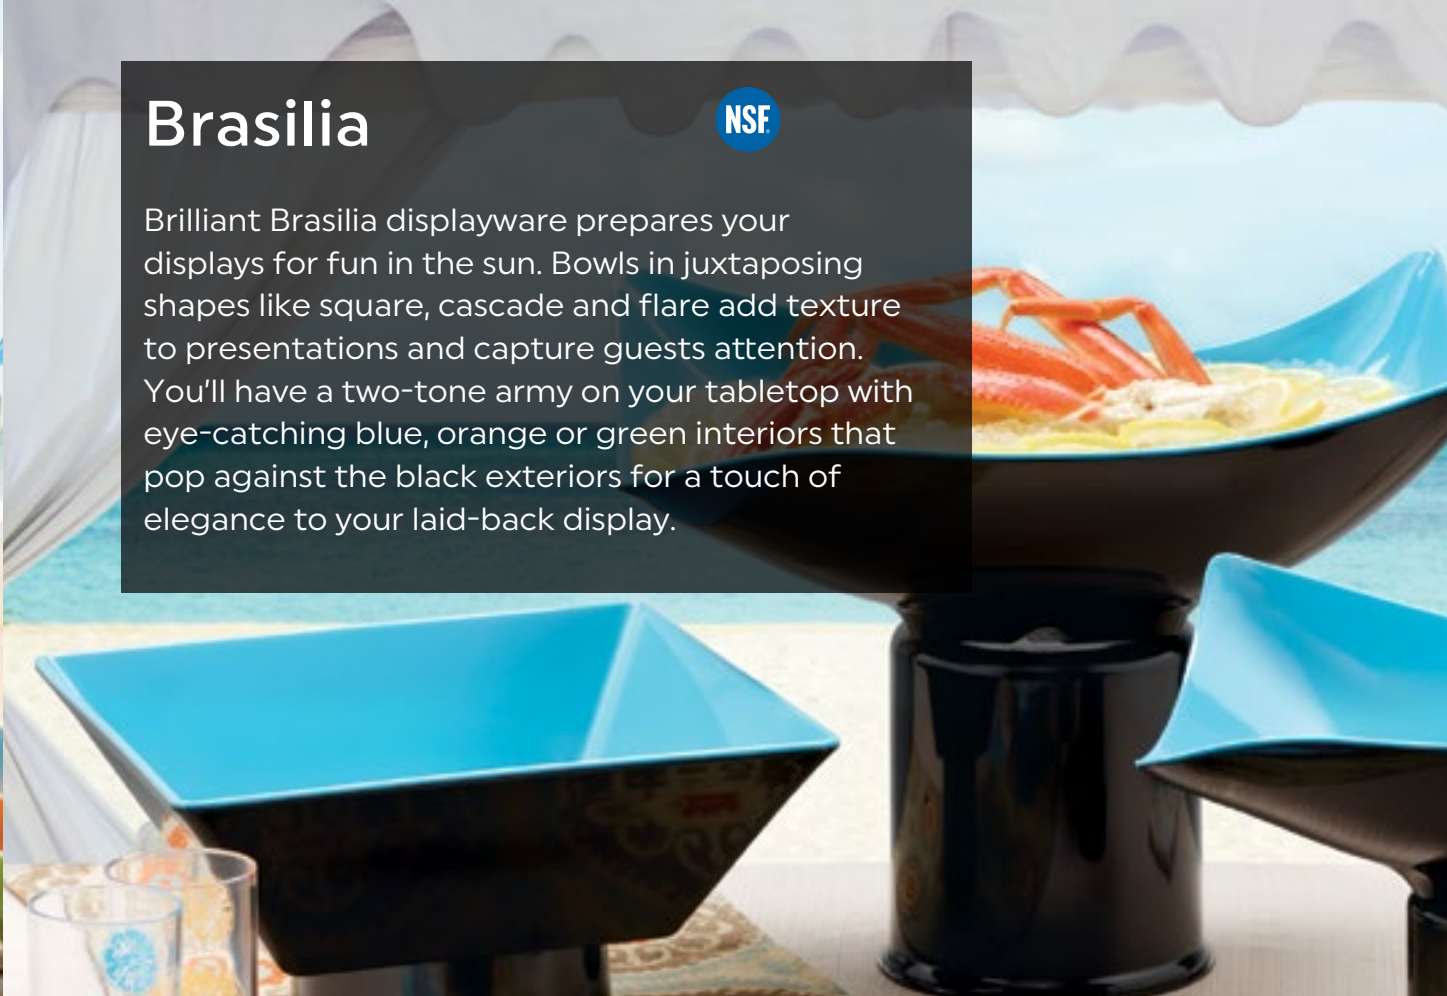

Brasilia

NSF

Brilliant Brasilia displayware prepares your displays for fun in the sun. Bowls in juxtaposing shapes like square, cascade and flare add texture to presentations and capture guests attention. You'll have a two-tone army on your tabletop with eye-catching blue, orange or green interiors that pop against the black exteriors for a touch of elegance to your laid-back display.

Displayware

Melamine Displayware

Metal Displayware

Wood Displayware

FRUIT Displayware

Bugambilia® Displayware

Melamine Cascading Bowl

B-788-	16 oz. (28.5 oz. rim-full)	8" dia., 3.25" H	6 ea.
B-792-	24 oz. (1.3 qt. rim-full)	9.25" dia., 4.75" H	6 ea.
B-789-	1.1 qt. (1.7 qt. rim-full)	10" dia., 5" H	6 ea.
B-790-	1.9 qt. (2.9 qt. rim-full)	12" dia., 6.25" H	6 ea.