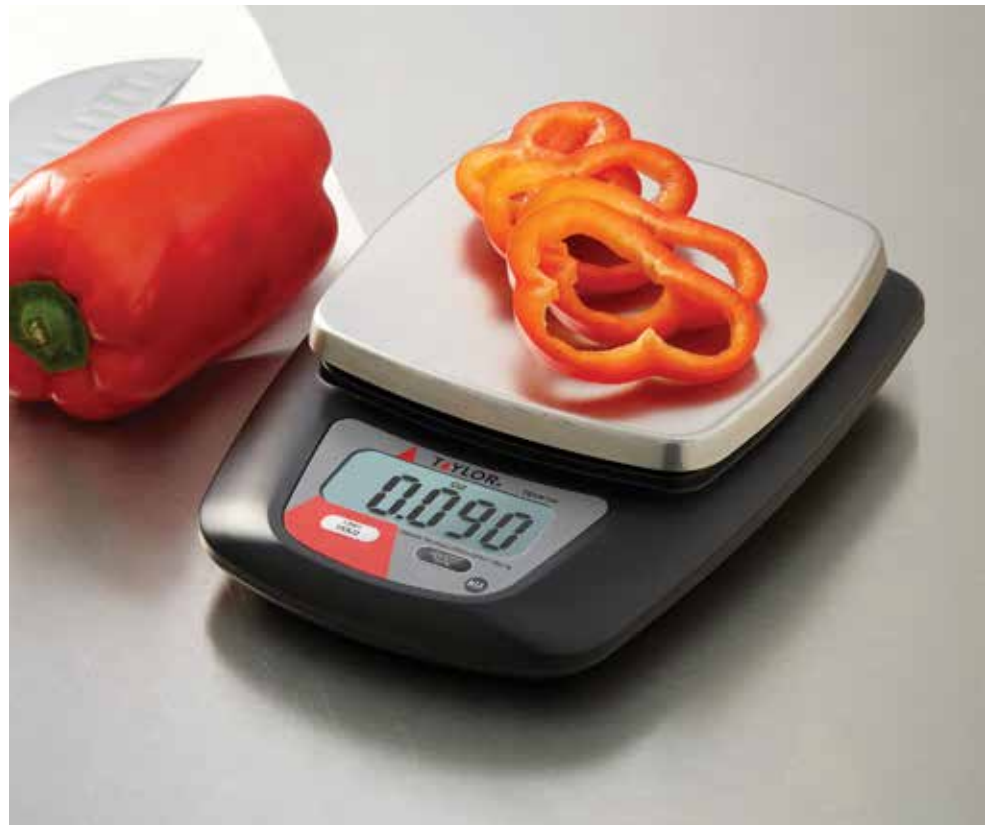

1. TARE
   - DIGITAL DISPLAY
   - RECALIBRATE
   - CAPACITY
   - BATTERY NOT INCLUDED
- 5.38" x 5.38" stainless steel platform
  - Extra large 0.9" LCD readout
  - Tare and hold function
  - Calibration feature
  - Auto-off and disable auto-off feature when powered by batteries
  - AC adapter included
  - 2 - AAA batteries not included

TE10FT

- Capacity: 11 lb x 0.1 oz / 5 kg x 1 g
- Pack Qty.: 1

TE32FT

- Dry Capacity: 2 lb (32 oz) x 0.01 oz / 1 kg x 0.5 g
- Pack Qty.: 1