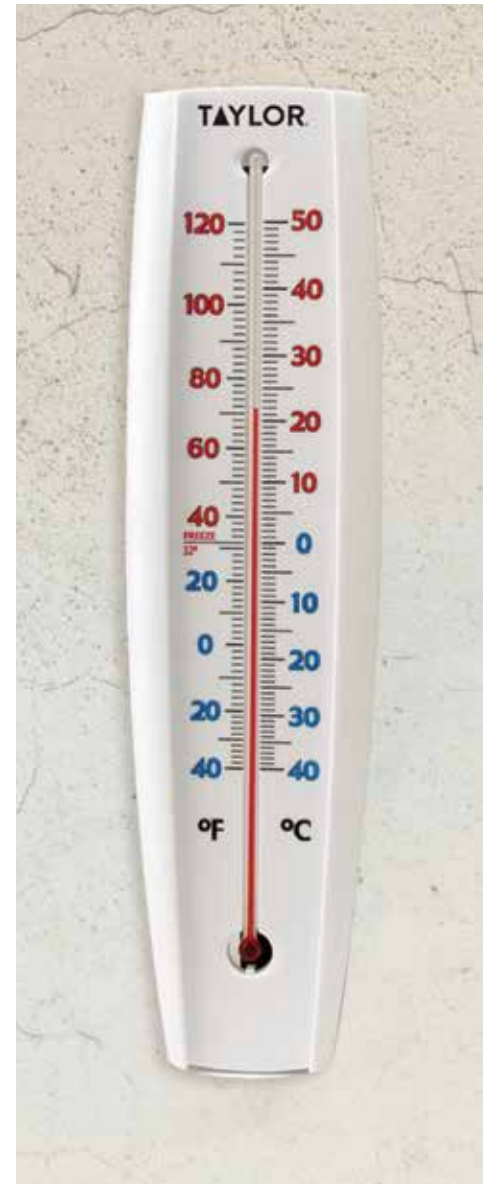

Window/Wall Thermometers

°F/°C
FAHRENHEIT/
CELSIUS

- Temperature range: -40°F/120°F and -40°C/50°C
- Curved look with large, easy-to-read numerals in bright red & blue
- Includes aluminum bracket for mounting
- Weather resistant and rustproof
- Permacolor® filled solution with red color
- Pack Qty.: 6

°F/°C
FAHRENHEIT/
CELSIUS

- Temperature range: -40°F/120°F and -40°C/50°C
- White aluminum back with large, easy-to-read numerals
- Rustproof bracket with adjustable design for multi-directional viewing
- Permacolor® filled solution with red color
- Pack Qty.: 6

5321N 3¹/₂" Dial Stick-on Window Thermometer

°F/°C
FAHRENHEIT/
CELSIUS

- Temperature range: -40°F/120°F and -40°C/50°C
- Read outside temperature from inside
- Easy to apply suction cup mount
- Weather resistant and rustproof
- Pack Qty.: 6

°F/°C
FAHRENHEIT/
CELSIUS

- Temperature range: -40°F/100°F and -40°C/40°C
- Read indoor and outdoor temperatures from inside
- Bold numerals in bright blue and red
- Permacolor® filled solution with red (indoor) and blue (outdoor) colors
- Pack Qty.: 6

MULTIUSE
°F/°C
FAHRENHEIT/
CELSIUS

- Temperature range: -40°F/120°F and -40°C/40°C
- Humidity range: 10% to 80%
- Dial to read indoor humidity
- Large, easy-to-read face
- Permacolor® filled solution with red (indoor) and blue (outdoor) colors
- Pack Qty.: 4