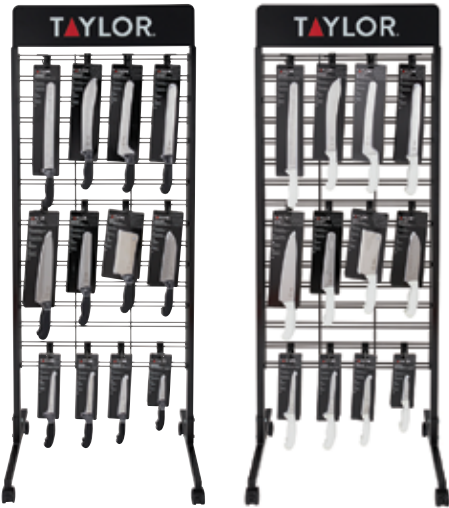

Includes: 8 inch chef knife, 6 inch boning knife, 3.25 inch large handle paring knife

PACK QTY.
1

FRONT

BACK

5254237 2-SIDED FLOOR DISPLAY

- ▶ The perfect display for any retail setting
- ▶ Display only, product not included