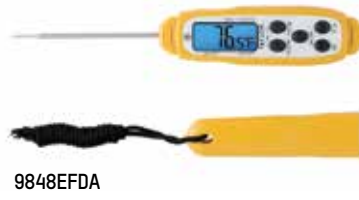

3519PRFDA	9842FDA	9848EFDA	9877FDA	9878E	9878EPR	5302142
-40°/450°F -40°/232°C	-40°/450°F -40°/232°C	-40°/450°F -40°/232°C	-40°/450°F -40°/232°C	-40°/500°F -40°/260°C	-40°/500°F -40°/260°C	-58°F/572°F -50°C/300°C
+/- 2°F	+/- 2°F	+/- 2°F	+/- 2°F	+/- 1°F	+/- 1°F	+/- 2°F
3.19" 1.5mm	4.81" 1.5mm	3.00" 1.5mm	2.81" 1.5mm	5.11" 1.5mm	5.11" 1.5mm	4.50" 1.5mm
✓	✓	✓	✓	✓	✓	✓
✓	✓	✓	✓	✓	✓	✓
✓	✓	✓	✓	✓	✓	✓
✓	✓	✓	✓	✓	✓	✓
✓	✓	✓	✓	✓	✓	✓
✓	✓	✓	✓	✓	✓	✓
✓	✓	✓ (max)	✓	✓	✓	✓
0.5"	0.5"	0.5"	0.3"	0.4"	0.4"	1.375"
LR44 (included)	LR44 (included)	CR2032 (included)	CR1225 (included)	CR2032 (included)	CR2032 (included)	CR2032 (included)
1 Year	1 Year	1 Year	1 Year	1 Year	1 Year	1 Year