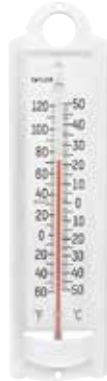

THERMOMETERS

Window/Wall Thermometers

5132N 8 $\frac{1}{8}$ " x 2 $\frac{1}{2}$ " Utility Wall Thermometer

°F/°C
FAHRENHEIT/
CELSIUS

- ▶ Temperature range: -40°F/120°F and -40°C/50°C
- ▶ White aluminum back with plastic end caps for secure mounting
- ▶ Large, easy-to-read face
- ▶ Weather resistant and rustproof
- ▶ Permacolor® filled solution with red color
- ▶ Pack Qty.: 6