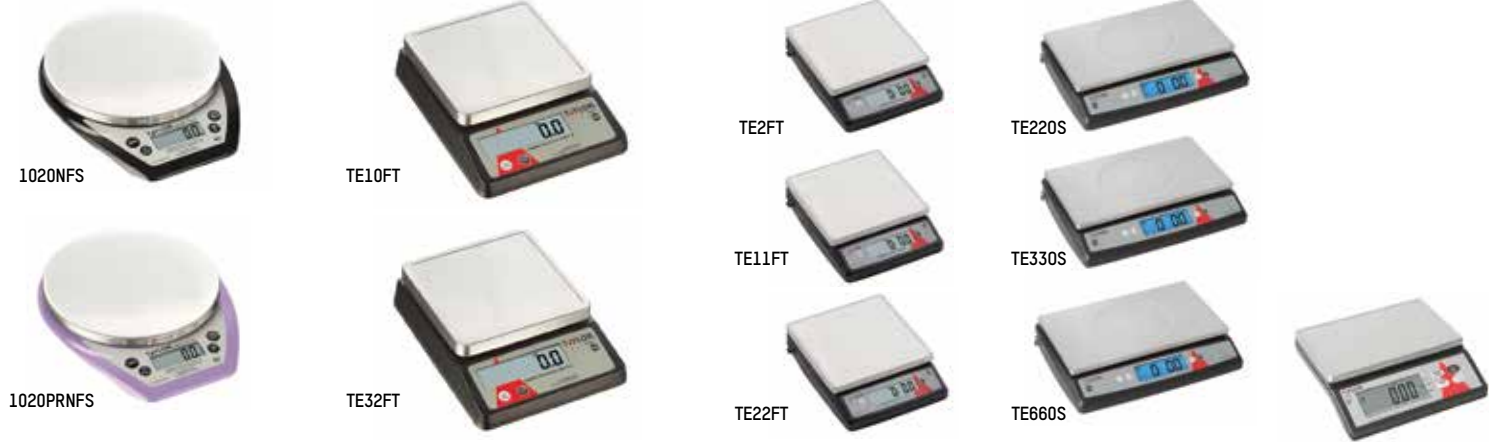

SCALES - COMPARISON GUIDE

Product Specifications	1020NFS 1020PRNFS	TE10FT TE32FT	TE2FT - TE11FT TE22FT	TE220S - TE330S TE660S	TE10R
Capacity:	Dry: 11 lb x 0.1 oz / 5 kg x 1 g Liquid: 175 fl. oz x 0.1 fl. oz / 5000 ml x 1 ml	TE10FT: 10 lb x 0.1 oz / 4.5 kg x 1 g TE32FT: 2 lb x 0.01 oz / 1 kg x 0.5 g	TE2FT: 2 lb x 0.1 oz / 1 kg x 1 g TE11FT: 11 lb x 0.1 oz / 5 kg x 1 g TE22FT: 22 lb x 0.1 oz / 10 kg x 1 g	TE220S: 22 lb x 0.1 oz / 10 kg x 1 g TE330S: 33 lb x 0.1 oz / 15 kg x 1 g TE660S: 66 lb x 0.1 oz / 30 kg x 2 g	10 lb x 0.1 oz / 1/8 oz, 1/4 oz / 2 g, 5 g
Certifications:					
Stainless Steel Platform Size:	6" (removable)	5.38"x5.38" (removable)	7.15"x7.15" (removable)	11.25"x7.25" (removable)	5"x8" (removable)
Scale Dimensions:	6.5"x8"x1.25"	7.4"x10.5"x2.5"	8.5"x12.0"x2.5"	12.5"x12.5"x2.5"	8.25"x10.0"x2.75"
Features:					
• Measures Dry & Liquid	✓				
• Tare	✓	✓	✓	✓	✓
• Hold	✓	✓	✓	✓	✓
• Auto-Off	✓	✓	✓	✓	✓
• Disable Auto-Off		✓	✓	✓	✓
• Low Battery Indicator		✓	✓	✓	✓
• Over/Under					✓
• Waterproof Rating					
• Field Recalibratable	✓	✓	✓	✓	✓
• A/C Adapter Included		✓	✓	✓	✓
Housing Material:	ABS	ABS	ABS	ABS	ABS
Battery Type:	2 AA (included)	2 AAA	2 AAA	3 AAA	Rechargeable (included)
Warranty:	1 Year Limited	1 Year Limited	1 Year Limited	1 Year Limited	1 Year Limited