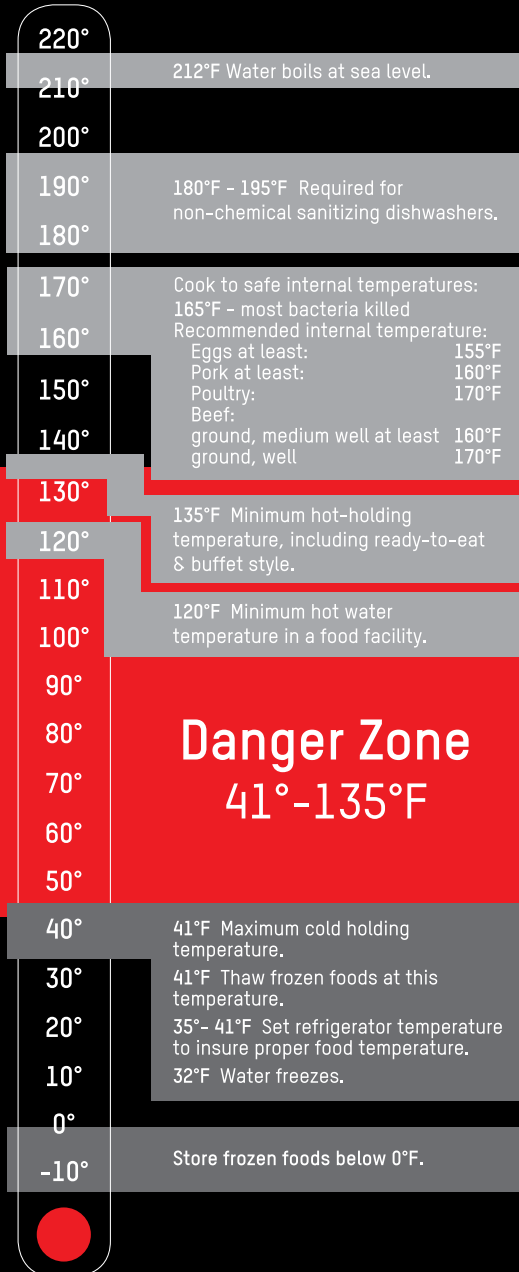

TAYLOR®

GUIDE FOR TEMPERATURE SAFETY

Temperature Zones

Fahrenheit

Danger Zone
41°-135°F

Handling Guidelines

Maintain cold foods at or below 41°F.
Maintain hot foods at or above 135°F.

Potentially hazardous hot food should be cooled rapidly. 135°F cooled to 70°F within 2 hours. 70°F cooled to 41°F within 4 hours. Using shallow pans with a product depth of no greater than 2 inches, the food should be placed in a refrigerator uncovered or loosely covered during the cooling process.

Never defrost food at room temperature. Use a refrigerator, continuously running cold water, a microwave or cook from frozen state. Frozen food that has been thawed should be cooked or otherwise processed before it may be refrozen.

Cook foods to the proper internal temperature. Use a metal probe thermometer to ensure food is cooked properly.

Wash your hands thoroughly with hot soapy water (before and after handling food) for a minimum of 20 seconds.

Avoid handling food when: ill, have a skin infection, or have cuts on the hands.

Never cross contaminate from raw to cooked products.

Wash, rinse and sanitize cutting boards and knives between every use.

Reheat leftovers to 165°F internal temperature or higher, stirring constantly to cook evenly or microwave to 195°F. Never reheat leftovers more than once.

Keep kitchens, dining areas and storage rooms free from insects and rodents. Store chemicals away from food.

Taylor® Food Service Thermometers make food safety easy in your cooking environment. For more information on Taylor, visit our website: www.taylorusa.com.