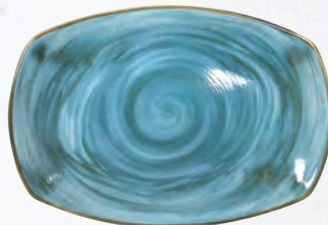

BOWL

Ref in oz
PP1604723812 | 10 1/2" | 34.3 | Stocked USA

MONKEY DISH

Ref in oz
PP1604727324 | 4" | 3.8 | Stocked USA

OVAL PLATTER

Ref in
PP1604807712 | 11 1/4" x 9 1/2" | Stocked USA

PLATTER

Ref in
PP1604727906 | 13 1/2" x 9 1/2" | MTO ☺