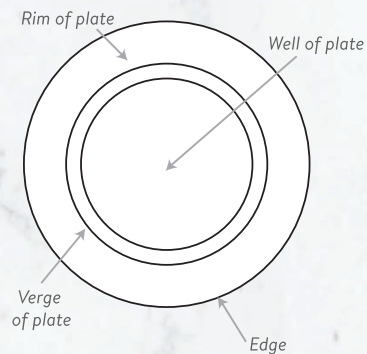

CUSTOM DECORATION

We will tailor your dinnerware with your own design or logo to add a personal touch to your tabletop. Designs will be kept at our factory to guarantee flexibility on reorders.

MUG AND CUP

PLATE