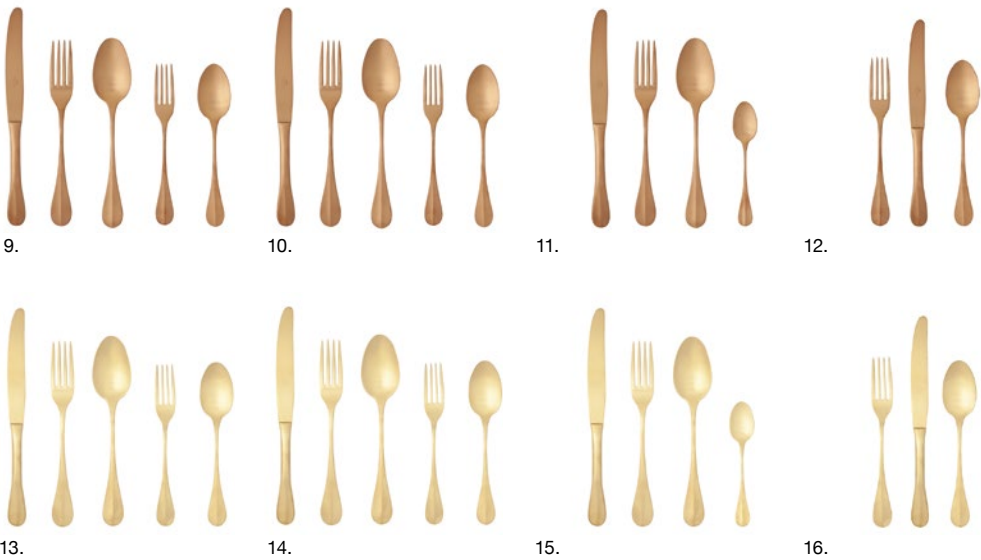

7.

8.

All sets also available in brushed with resin cable wood and with resin cable cru

9.

10.

1. Mito Flatware set 5 pieces: 1 table fork / knife / spoon, 1 dessert fork / spoon. **2. Mito Flatware set 20 pieces:** 4 table forks / knives / spoons, 4 dessert forks / spoons. **3. Mito Flatware set 24 pieces:** 6 table forks / knives / spoons, 6 tea spoons. **4. Mito Fish Set 12 pieces:** 6 fish forks / knives. **5. Mito Dessert set 18 pieces:** 6 dessert forks / knives / spoons. **6. Mito Chopstick Set 2 pieces.** **7. Mito Coffee set 6 pieces:** 6 coffee spoons. **8. Mito Salad serving set 2 pieces:** 1 salad fork and spoon. **9. Mito Flatware Set** in resin cable wood. **10. Mito Flatware Set** in resin cable cru.

NAU

STAINLESS STEEL 18/10, 3,5MM
BRUSHED FINISH, PVD COATING
(GOLD AND COOPER),
SOLID HANDLE, AVAILABLE IN
BRUSHED, GOLD AND COPPER

Striking, solid and full of character, Nau expresses itself through powerful shapes in three contemporary finishes. A unique, authentic and refined collection.

Nau fork, knife and spoon in detail in copper and brushed finish.

NAU AVAILABLE SETS IN COPPER AND GOLD

1. Nau Flatware set 5 pieces: 1 table fork / knife / spoon, 1 dessert fork / spoon. **2. Nau Flatware set 20 pieces:** 4 table forks / knives / spoons, 4 dessert forks / spoons. **3. Nau Flatware set 24 pieces:** 6 table forks / knives / spoons, 6 tea spoons. **4. Nau Fish Set 12 pieces:** 6 fish forks / knives. **5. Nau Dessert set 18 pieces:** 6 dessert forks / knives / spoons. **6. Nau Coffee set 6 pieces:** 6 coffee spoons. **7. Nau Salad serving set 2 pieces:** 1 salad fork and spoon. **8. Nau Hostess serving set 4 pieces:** 1 serving spoon, 1 cake server, 1 salad fork / spoon.