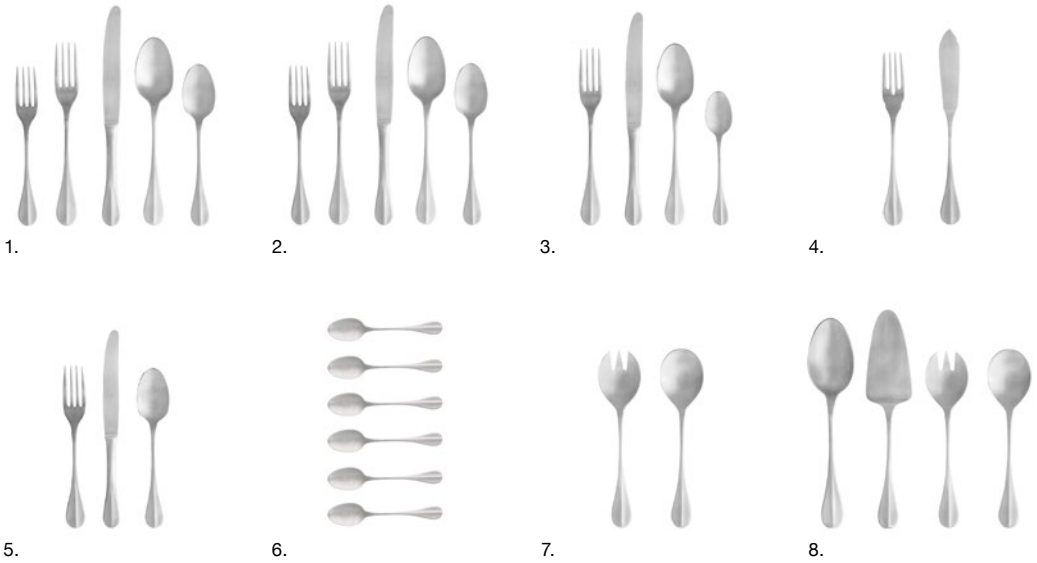

Nau fork, knife and spoon in detail in copper and brushed finish.