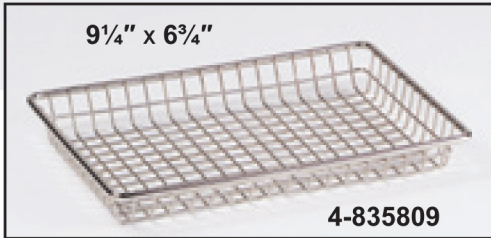

STAINLESS SERVING BASKETS

PAGE 5

**STAINLESS DOUBLE RAMEKIN
ONION RING HOLDER**

PAGE 5

STAINLESS PRESENTATIONS

4-835814

4-835809

9" SQUARE

4-83599

Go Green and use our Tissues from Page 18 & 20 on these trays

STAINLESS SERVING FRY BASKETS

4-81860

4-81865

4-818610

4-81868

OUR STAINLESS 4 LITER PAIL (4.22 QUARTS)

MAKES A GREAT WINE OR
CHAMPAGNE BUCKET

4-80824

8" DIAMETER X 7" TALL

STAINLESS FRY BASKET WITH HANDLES

4-81865

4" x 3 1/4" x 2 1/4" TALL

FOR PLATE OR TABLE SERVICE

PRESENTATION THAT GETS RESULTS