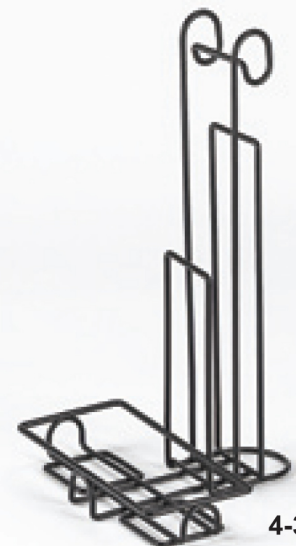

UNIQUE CADDIES FOR ALL YOUR TABLETOP NEEDS

4-31698

MENU HOLDER

4-31698

4-21696

DOUBLE PRETZEL HOLDER

4-31652

TABLE AND SERVICE CADDIES

OUR CADDIES HOLD EVERYTHING FROM CONDIMENT BOTTLES, TO MENUS, TO PAPER TOWELS AND SUGAR PACKETS.

THE POSSIBILITIES ARE ENDLESS.

STAINLESS CADDIES

4-81850

4-81866

4-31850

4-31860

4-31862