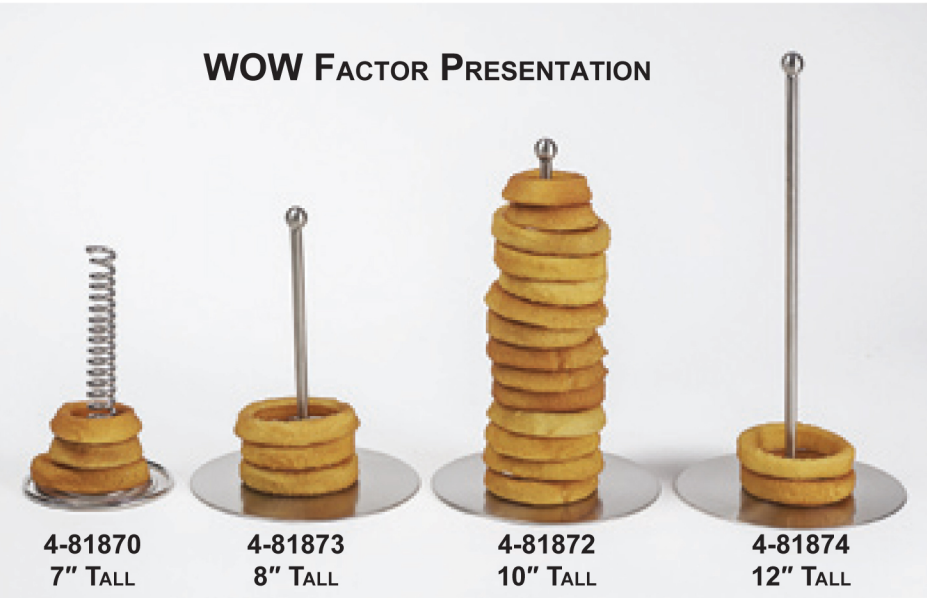

WOW FACTOR PRESENTATION

4-81870
7" TALL

4-81873
8" TALL

4-81872
10" TALL

4-81874
12" TALL