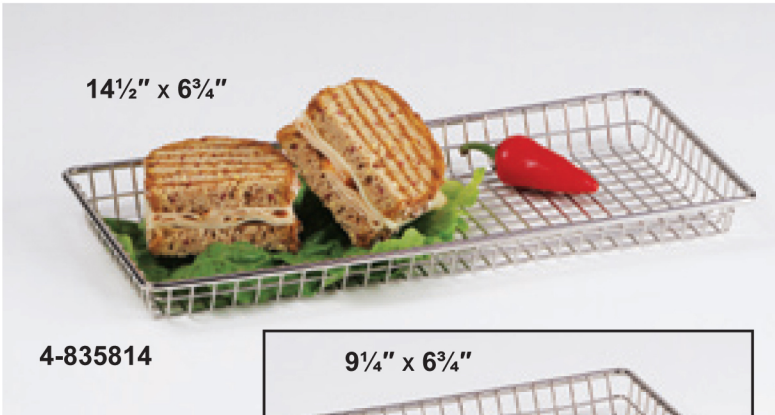

STAINLESS SERVING BASKETS

PAGE 5

**STAINLESS DOUBLE RAMEKIN
ONION RING HOLDER**

PAGE 5

STAINLESS PRESENTATIONS

4-835814

4-835809

9" SQUARE