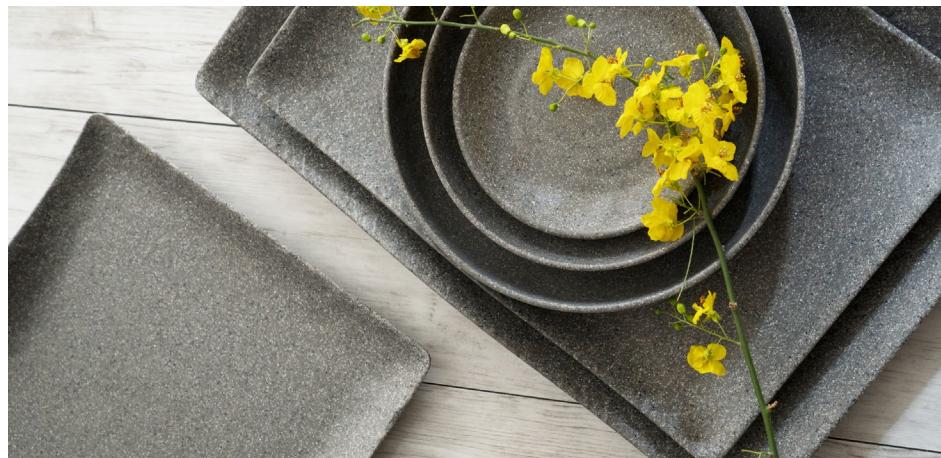

dimensions
(us + metric)
L 10 25.4
W 7 17.78
H 2.375 6.03

dimensions
(us + metric)
L 16.5 41.91
W 12 30.48
H 2.75 6.98

dimensions
(us + metric)
L 15.8 40.13
W 15.8 40.13
H 4.5 11.43

dimensions
(us + metric)
L 11 28
W 11 28
H 1.5 3.8

dimensions
(us + metric)
L 14.5 26
W 10.2 18
H 1.38 3.5

dimensions
(us + metric)
L 17.3 44
W 12.2 31
H 1.8 4.6

dimensions
(us + metric)
L 19.6 50
W 14 36
H 2 5

dimensions
(us + metric)
L 24.5 62.23
W 16 40.64
H 2 5

mix & match with the zeal or emerge collection