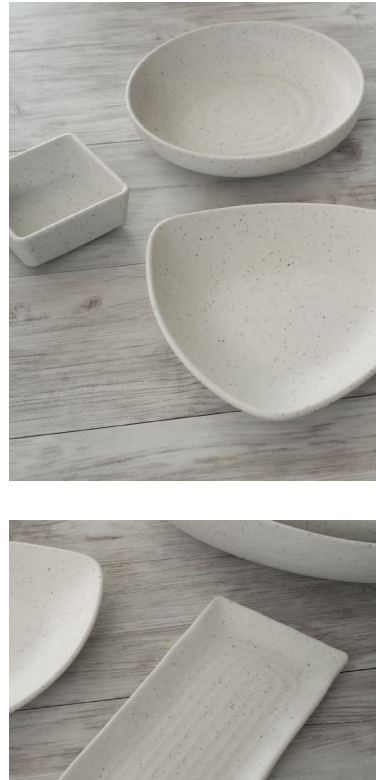

dimensions
(us + metric)
L 17.3 44
W 12.2 31
H 1.8 4.6

rectangle platter - large
number
RFS203 - stone grey

dimensions
(us + metric)
L 19.6 50
W 14 36
H 2 5

rectangle platter - x-large
number
RFS204 - stone grey

dimensions
(us + metric)
L 24.5 62.23
W 16 40.64
H 2 5

mix & match with the zeal or emerge collection

mix & match with the zeal or emerge collection

round plate - small
number
 INF102 - stone natural

dimensions (us + metric)
 L 6.24 21
 W 6.24 21
 H 1.1 2.8