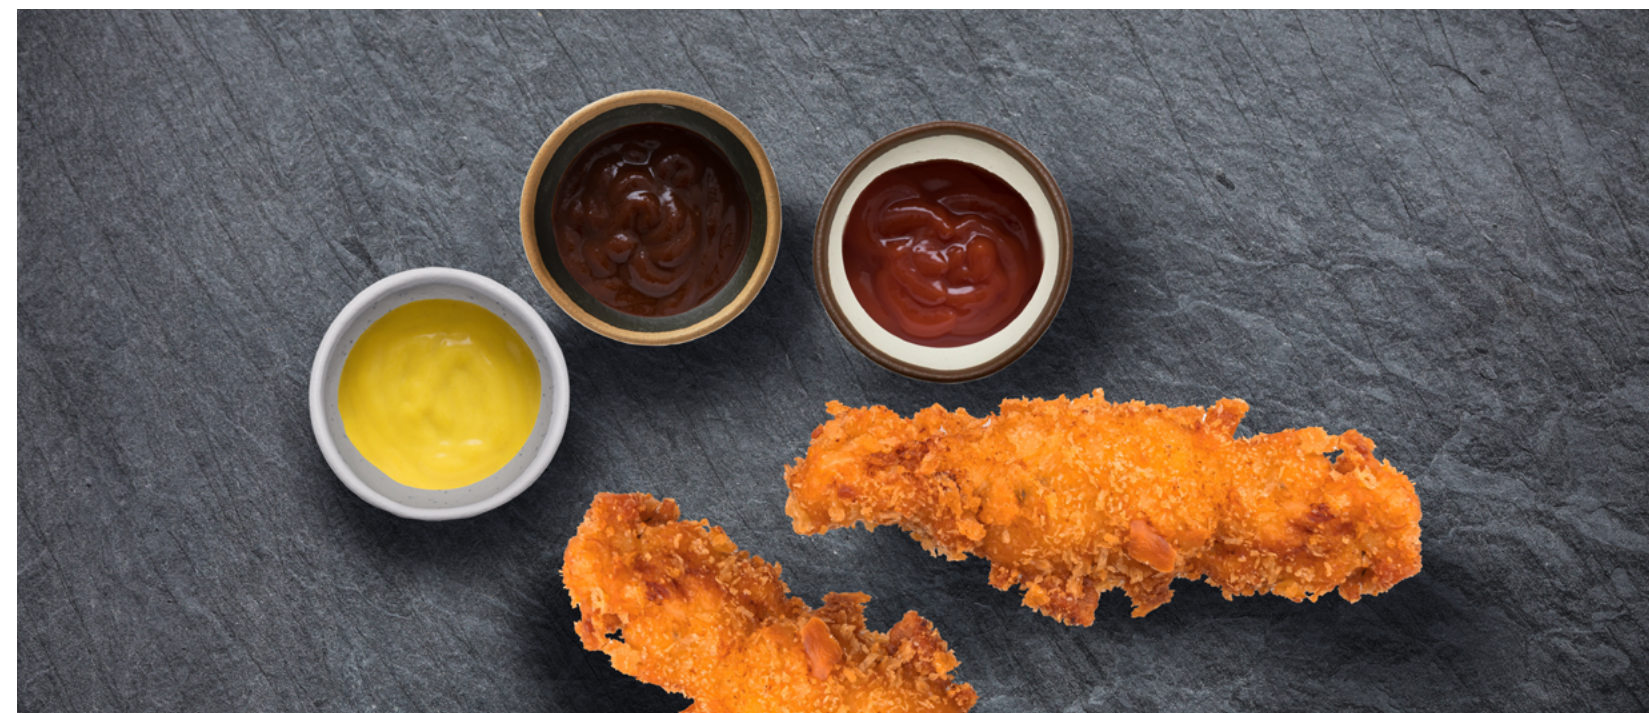

## Family Style Dining and Employee-Served Buffet and Banqueting

All-new serving platters and large display bowls are ideal for family style dining and employee-served buffet and banqueting in all three guest-pleasing colors. Your guests will love the authentic style. You'll love the extensive savings from using durable melamine instead of costly and often fragile porcelain for large serving pieces.

## Small Vessels

Everybody loves dipping their food into the perfect complementary sauce! That's why we've built out the Pottery Market Glazed small vessels portfolio.

Now you have undeniably fashionable ramekins and monkey dishes to match your favorite dinnerware collection and delight your guests.