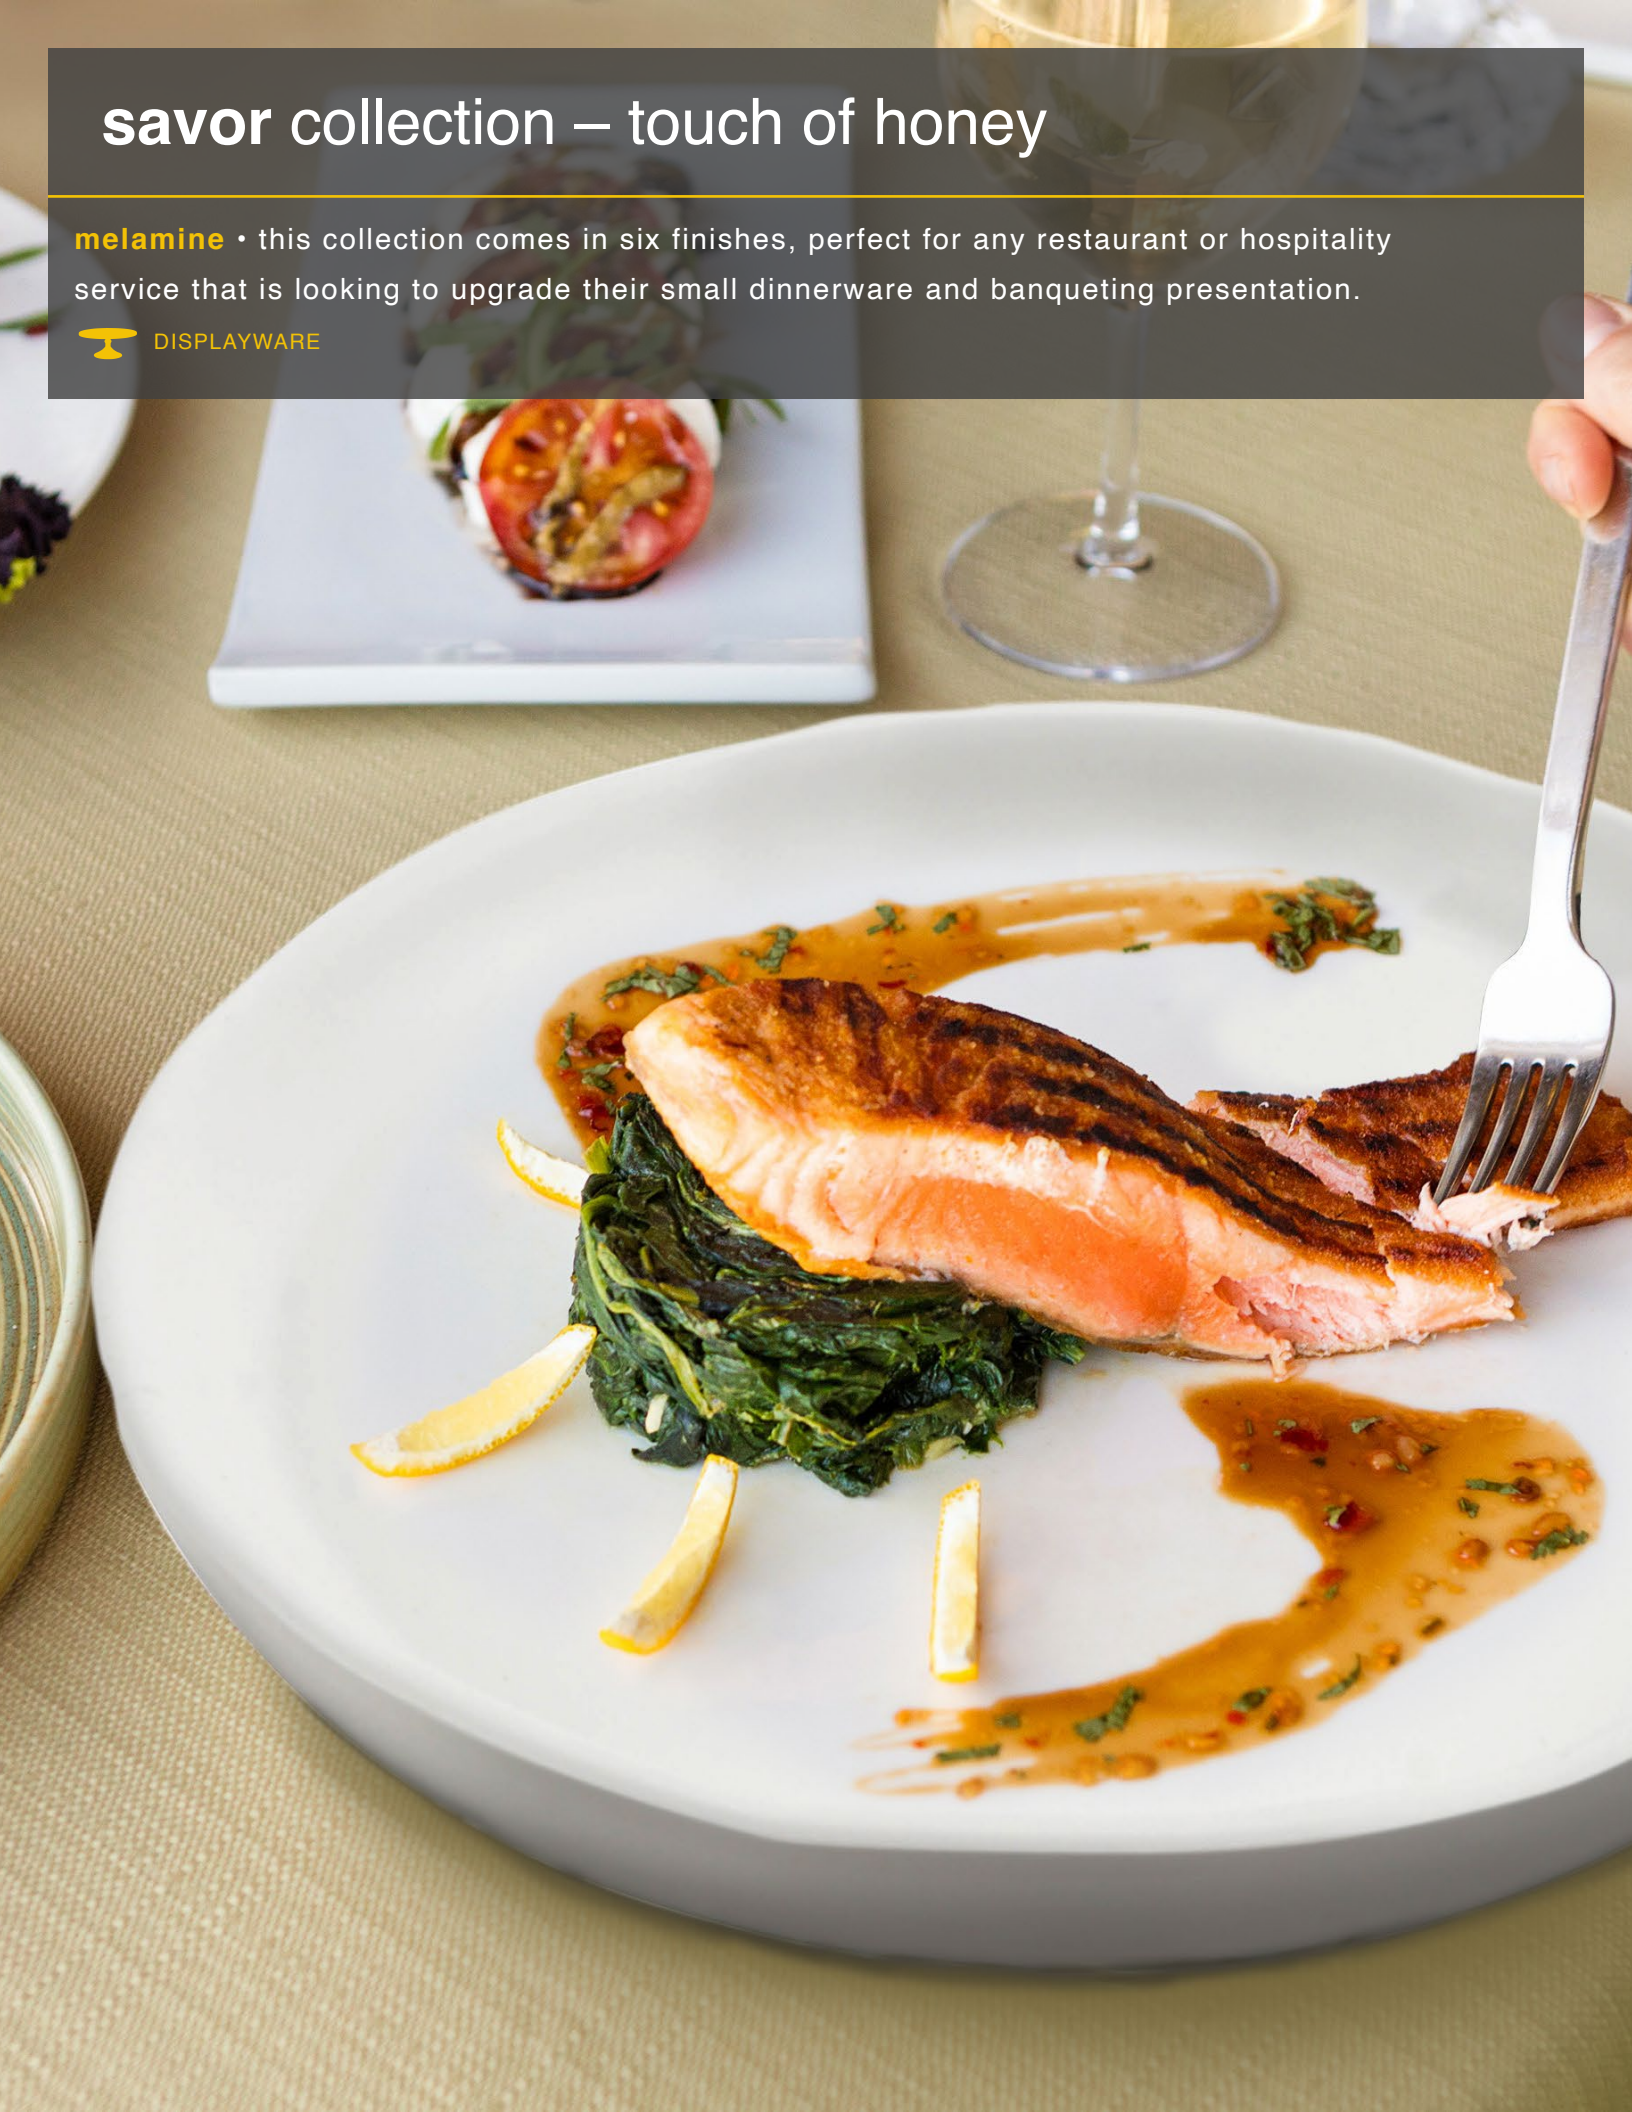

# savor collection – touch of honey

**melamine** • this collection comes in six finishes, perfect for any restaurant or hospitality service that is looking to upgrade their small dinnerware and banqueting presentation.