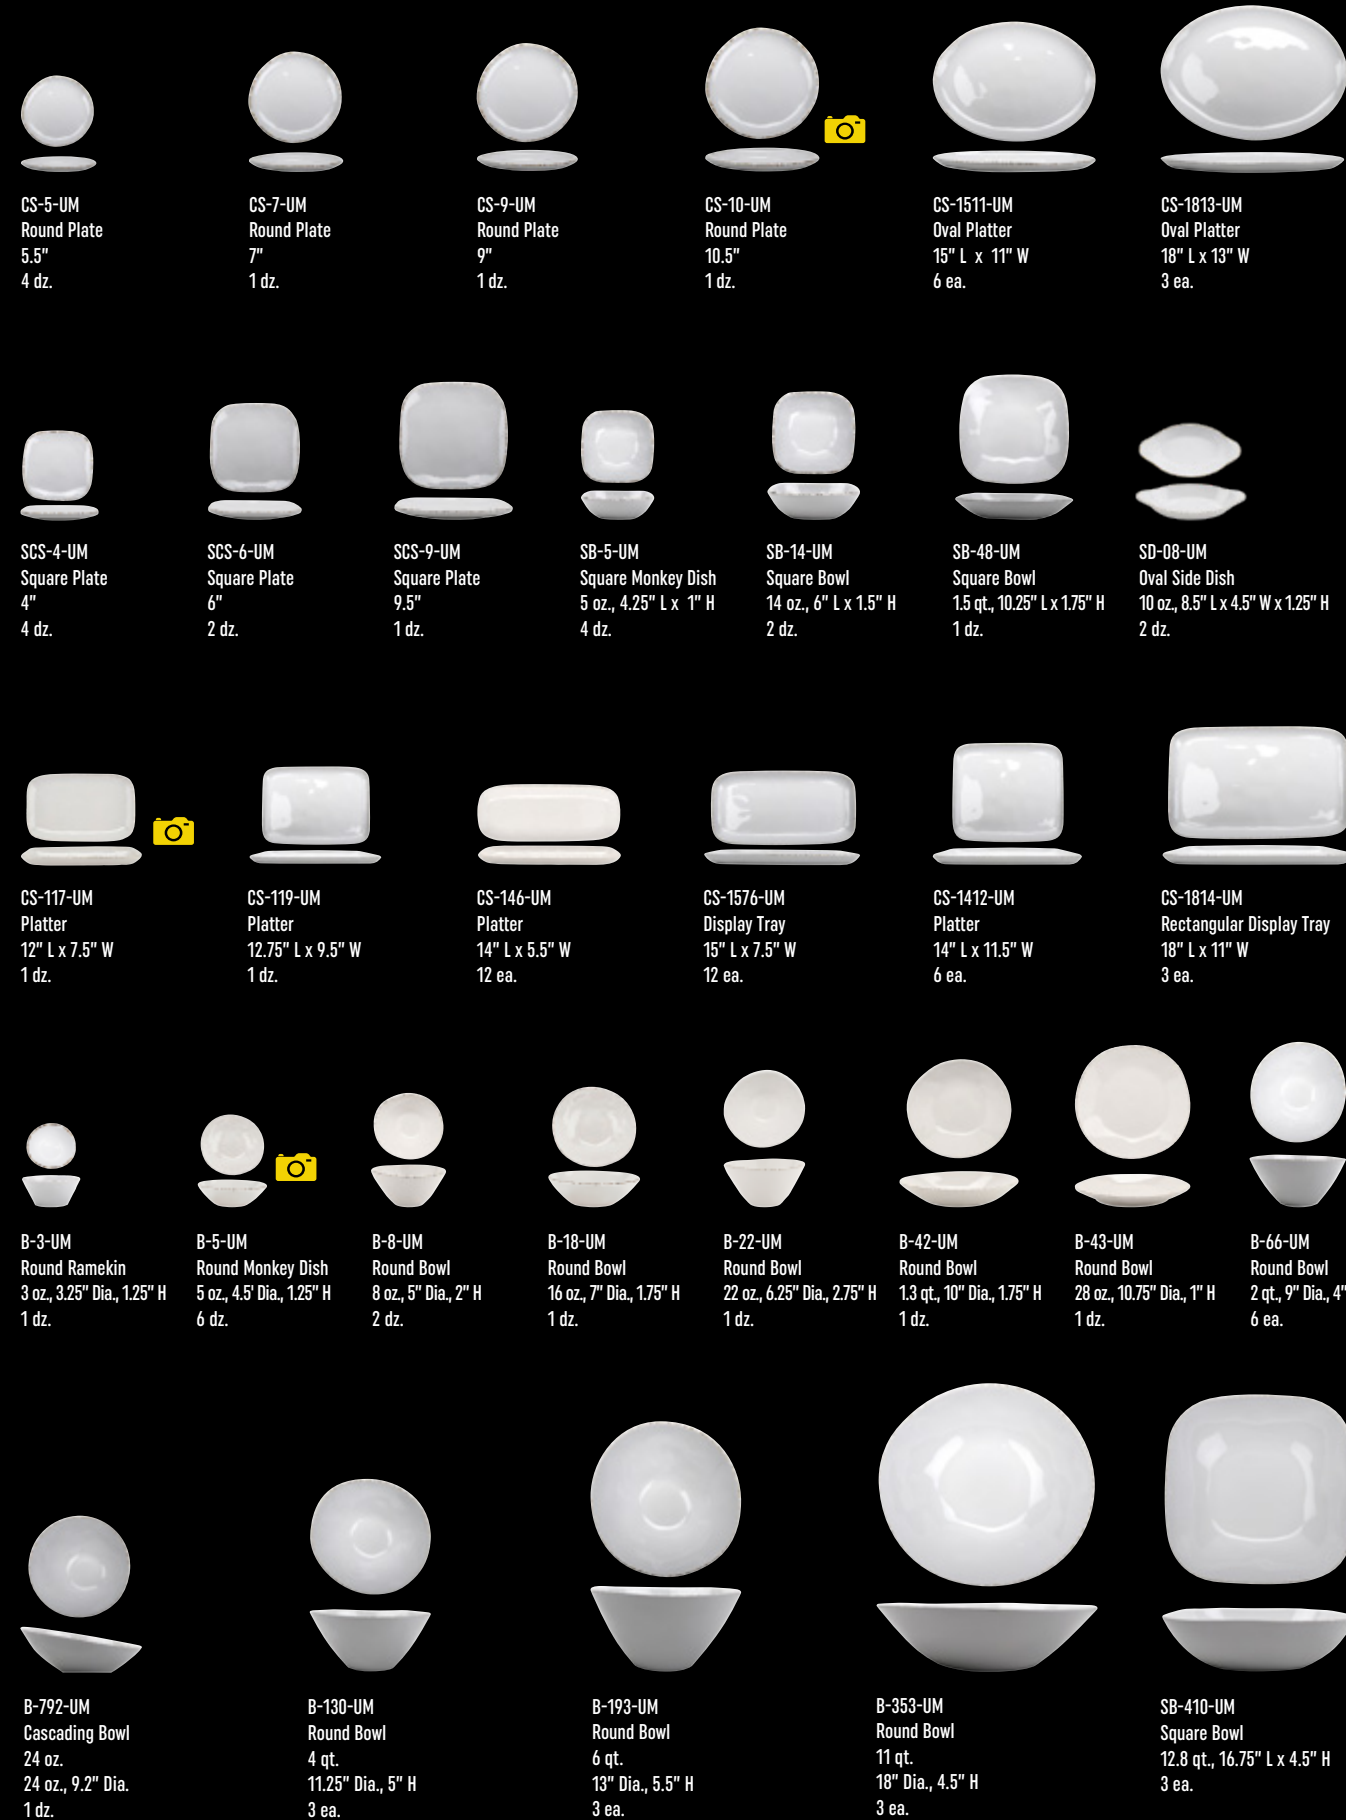

Cosmopolitan-patterned collection reinforces tabletop and banqueting services

Urban Mill's cosmopolitan-patterned assortment, featuring a cream plating area with bistro flair, enhances dining with a thoughtful design. This collection supports tabletop and banqueting services, ensuring substantial savings through reduced breakage.