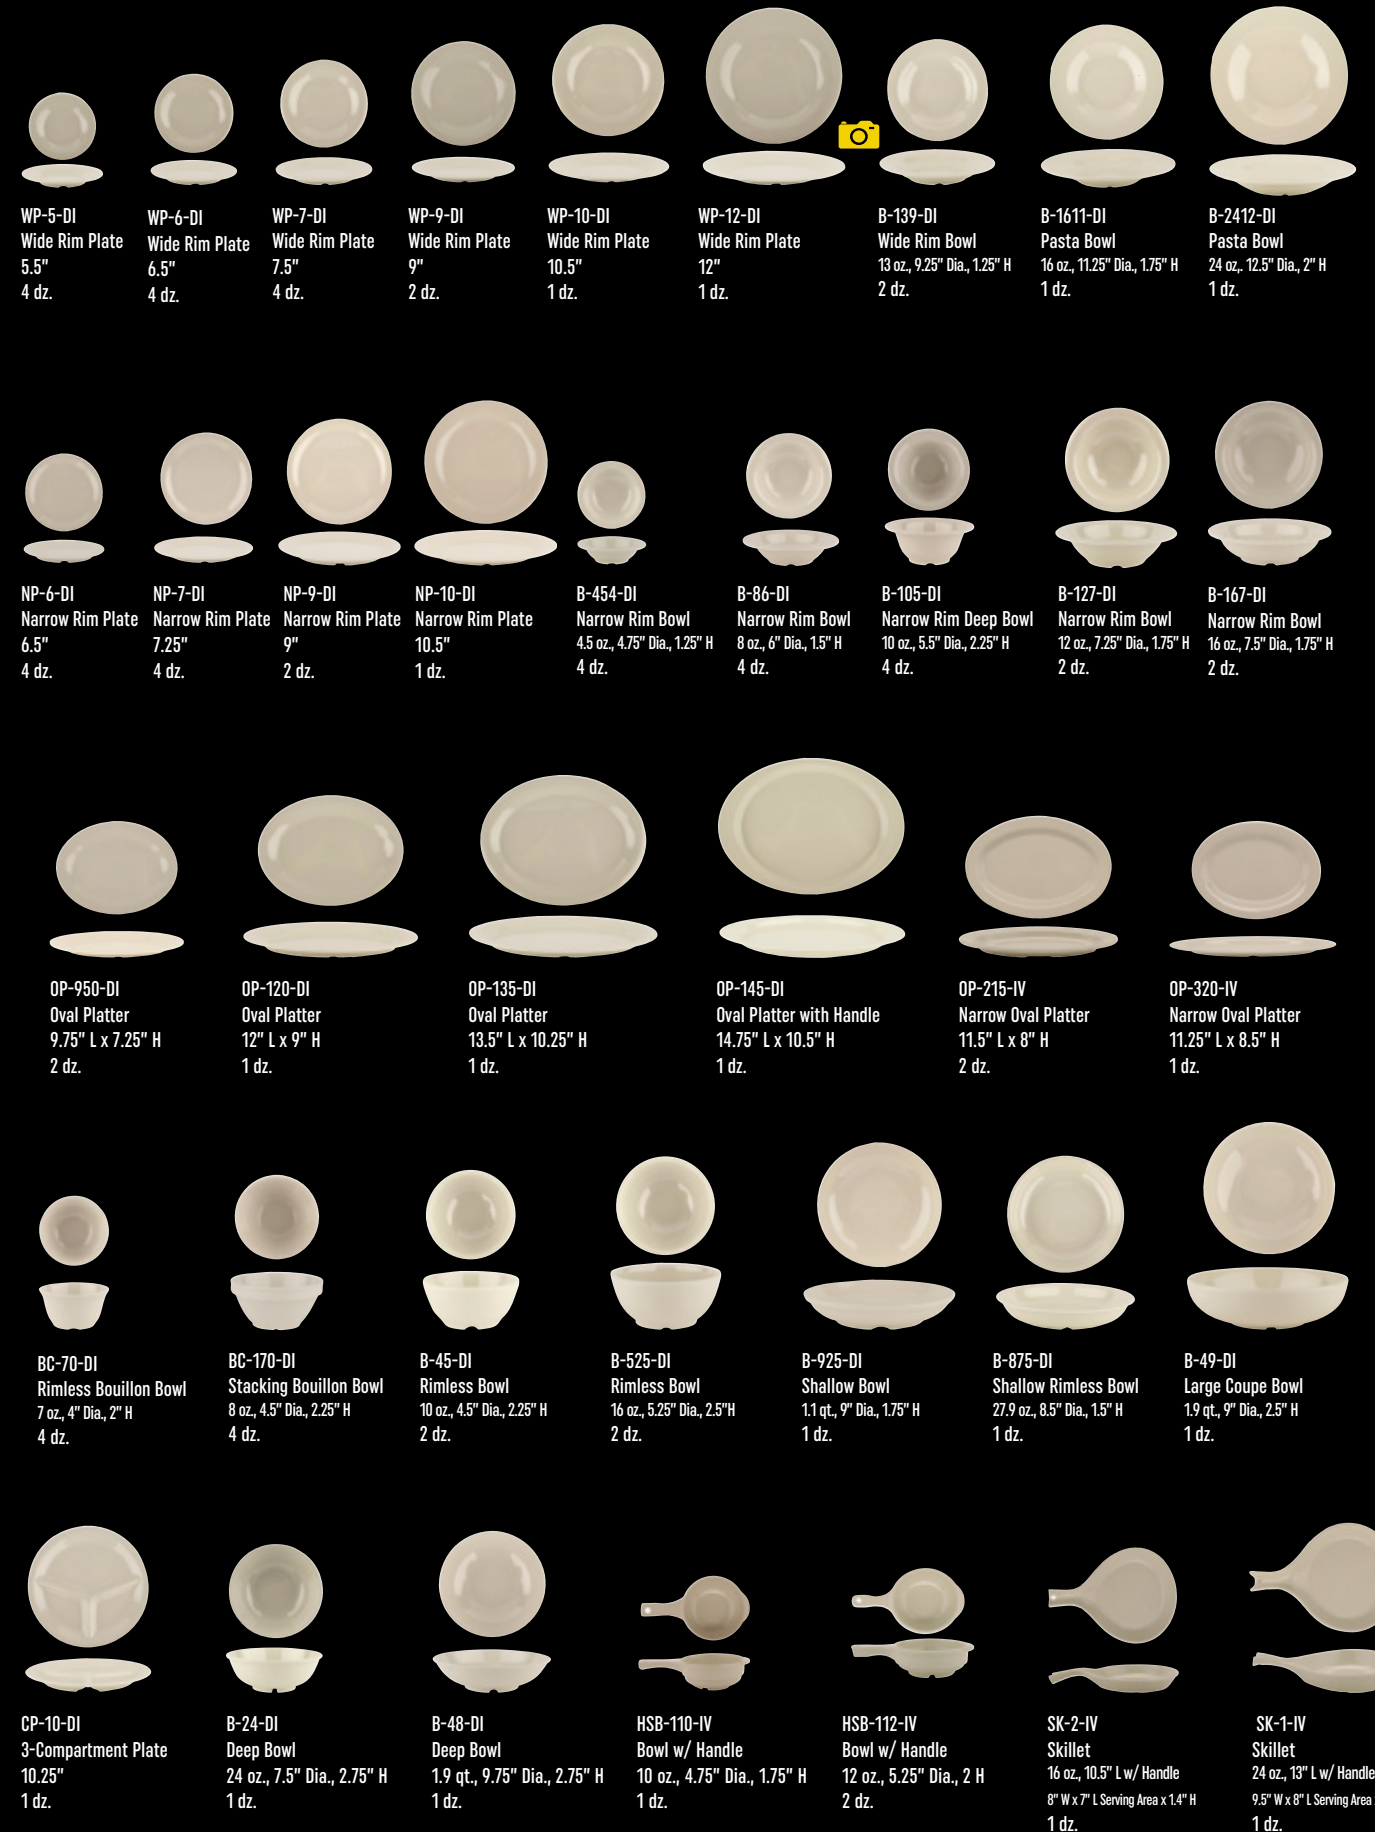

Diamond Ivory

NSF

#BestSeller #Durable

Timeless charm, inviting neutral, unmatched durability for commercial kitchens

A timeless best-seller for decades, the **Diamond Ivory** collection boasts a soft and inviting neutral color that enhances the presentation of your culinary creations. With exceptional durability, **Diamond Ivory** stands poised yet resilient, ready to endure the demands of any commercial kitchen.