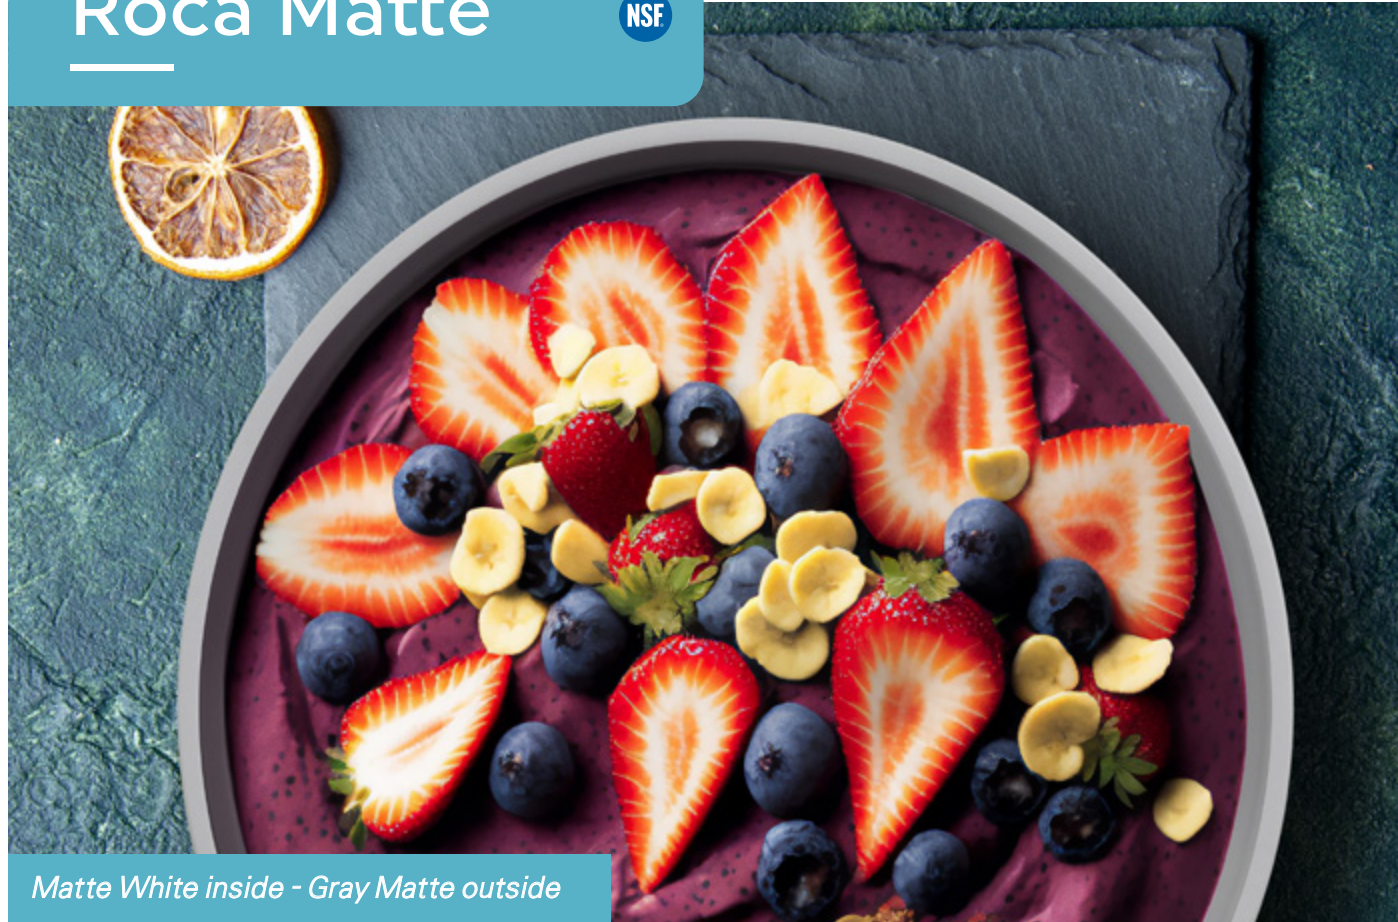

NSF

#ModernStreetFood #PotteryInspired #PlatingSurface

Matte White inside - Gray Matte outside

Matte Gray inside - Black Matte outside

RP-5-GRM/BKM
Round Edge Dinner Plate
5"
Colors: WM/GRM, GRM/BKM
4 dz.