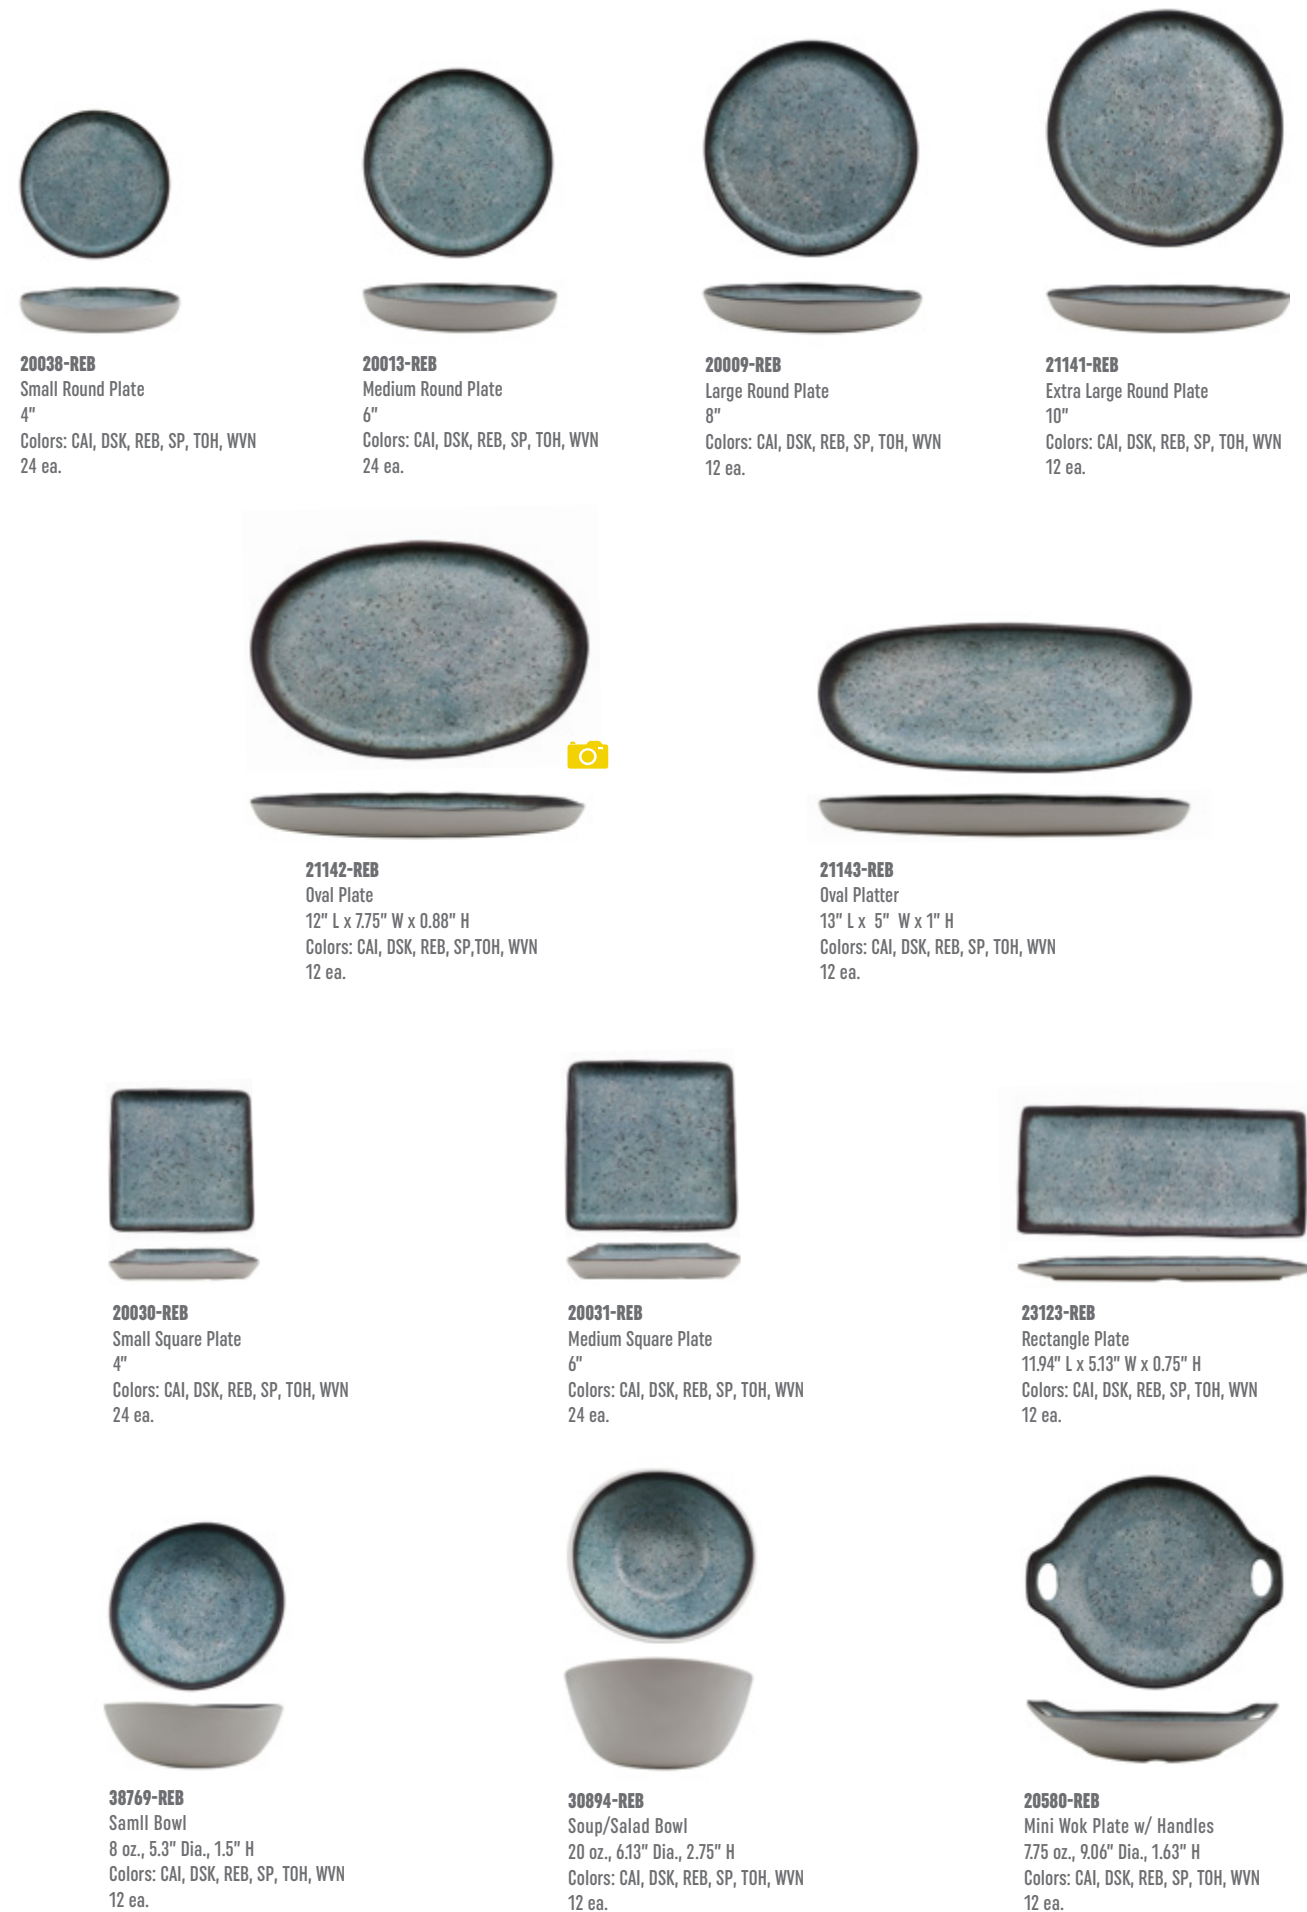

20009-REB
Large Round Plate
8"
Colors: CAI, DSK, REB, SP, TOH, WVN
12 ea.

21141-REB
Extra Large Round Plate
10"
Colors: CAI, DSK, REB, SP, TOH, WVN
12 ea.