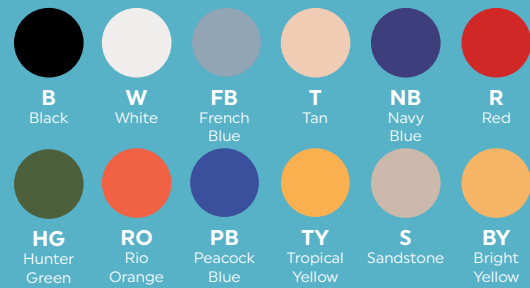

CS-6101
Bowl
20 oz., 6.25" Dia., 2.25" H
1 dz.

School Trays

NSF

#Durable #K-12

Available Colors

Tailored designs for diverse K-12 dining experiences

Tailored for K-12 cafeterias, the **School Trays** provides a range of left- and right-handed trays with various six-compartment configurations to accommodate diverse student populations. Crafted from durable materials, these trays ensure resilience against the rigors of K-12 dining.