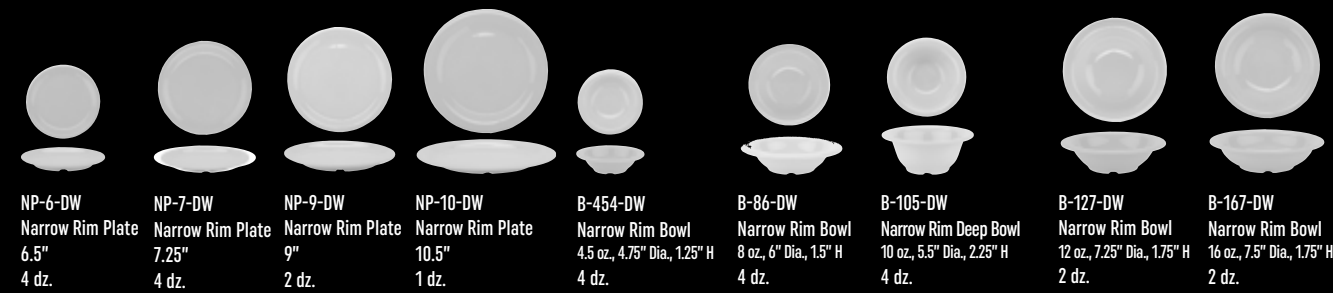

WP-5-DW Wide Rim Plate 5.5" 4 dz.	WP-6-DW Wide Rim Plate 6.5" 4 dz.	WP-7-DW Wide Rim Plate 7.5" 4 dz.	WP-9-DW Wide Rim Plate 9" 2 dz.	WP-10-DW Wide Rim Plate 10.5" 1 dz.	WP-12-DW Wide Rim Plate 12" 1 dz.	B-139-DW Wide Rim Bowl 13 oz., 9.25" Dia., 1.25" H 2 dz.	B-1611-DW Pasta Bowl 16 oz., 11.25" Dia., 1.75" H 1 dz.	B-2412-DW Pasta Bowl 24 oz., 12.5" Dia., 2" H 1 dz.
--	--	--	--	--	--	---	--	--