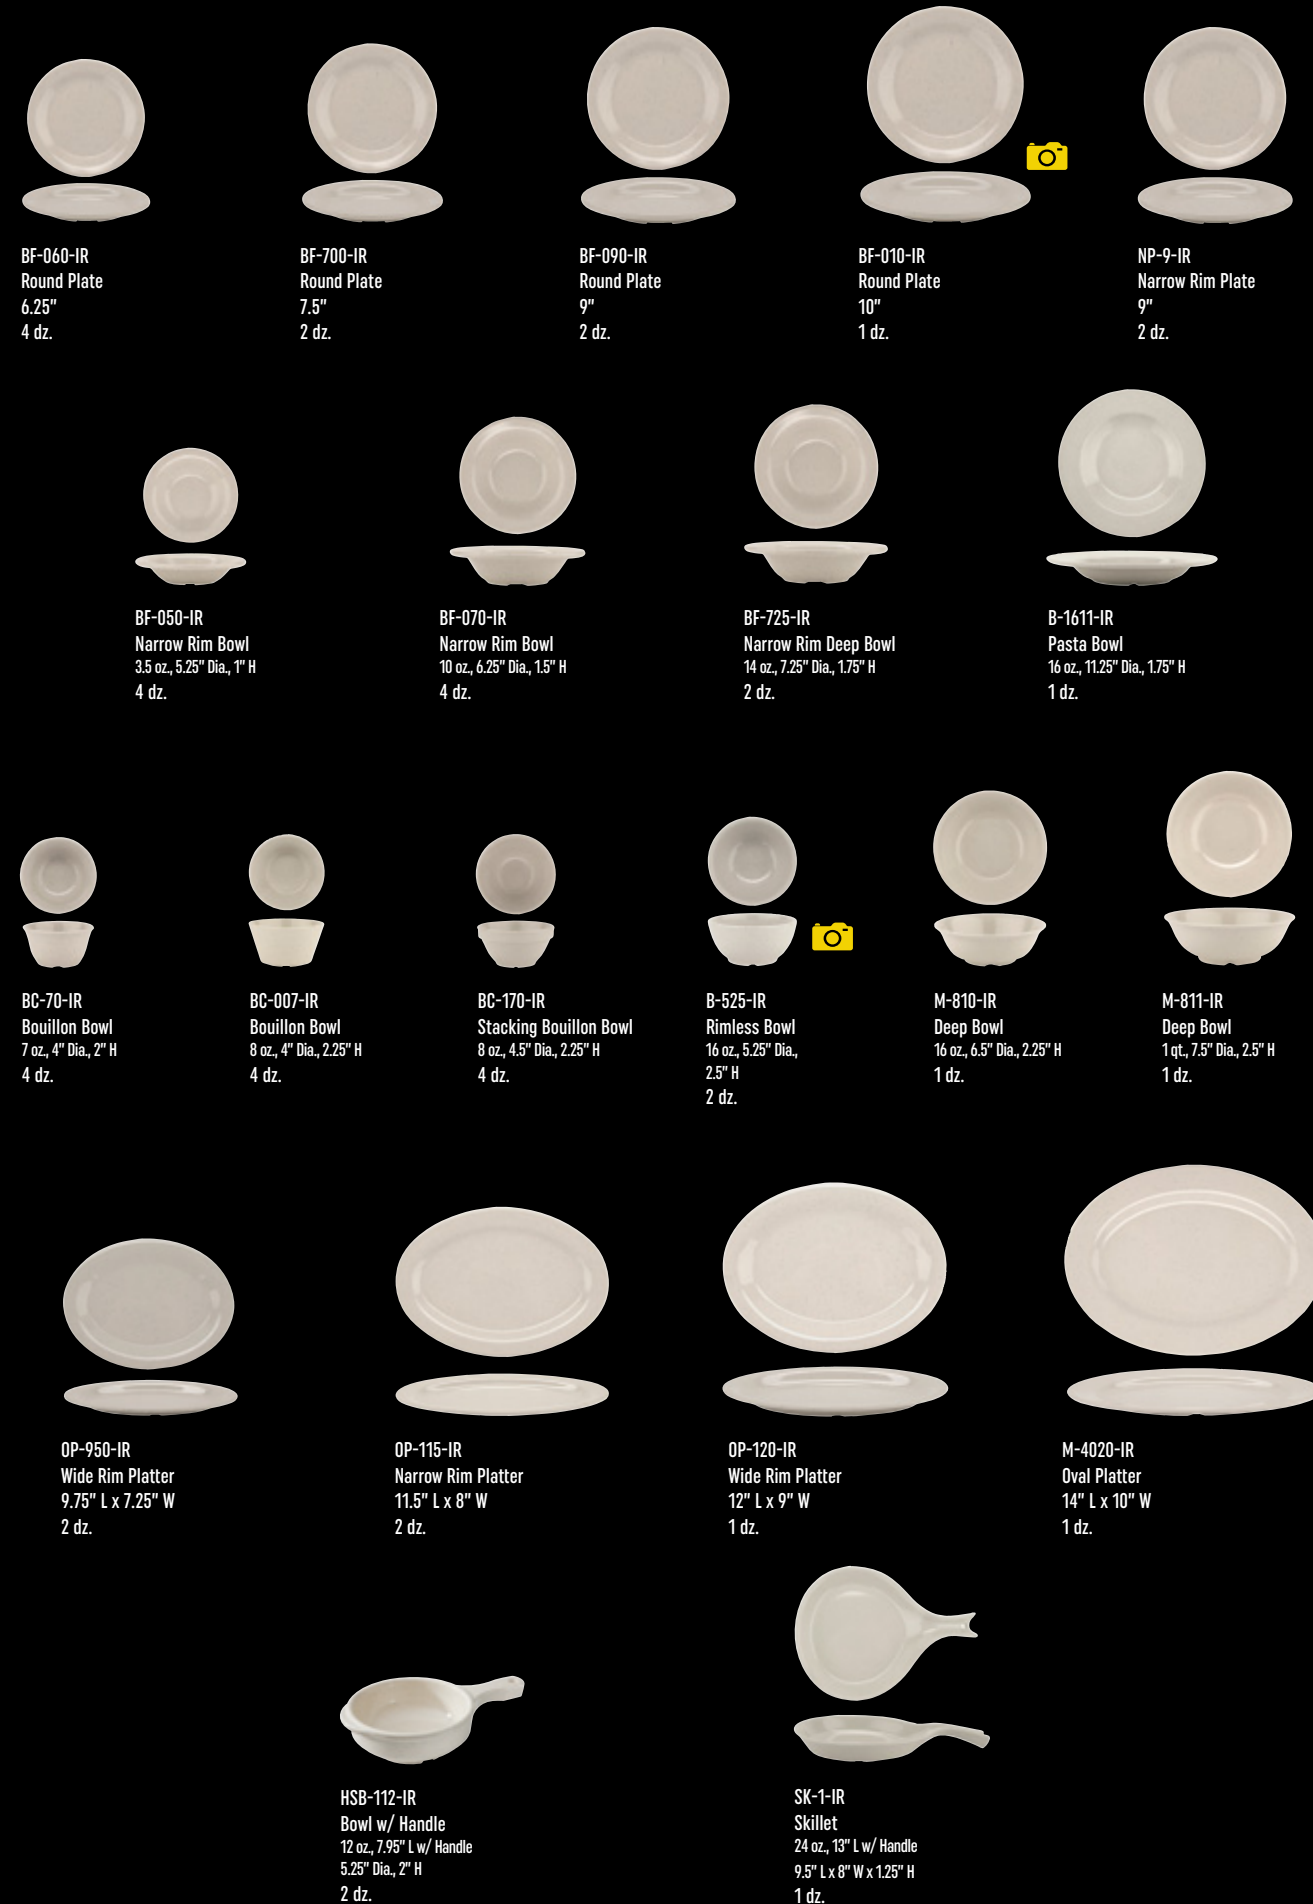

Items in the photo composition

www.getserveware.com