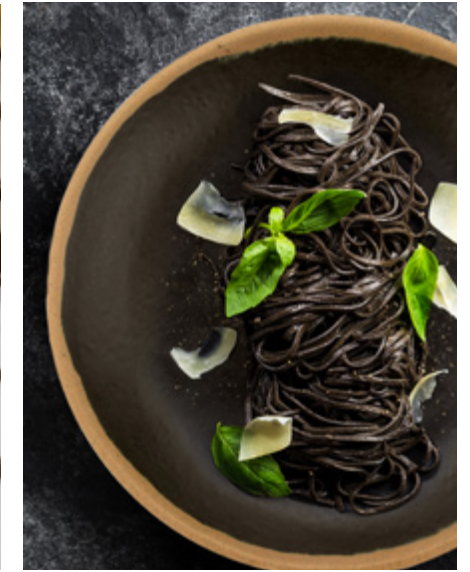

With true artisanal style and just a touch of glaze for a smooth surface, this collection naturally frames food as scratch-made. It is the ideal collection for the craft food movement and is available in three popular colors. Like its matte counterpart, you can depend on the lowest cost of ownership thanks to durable premium weight melamine.