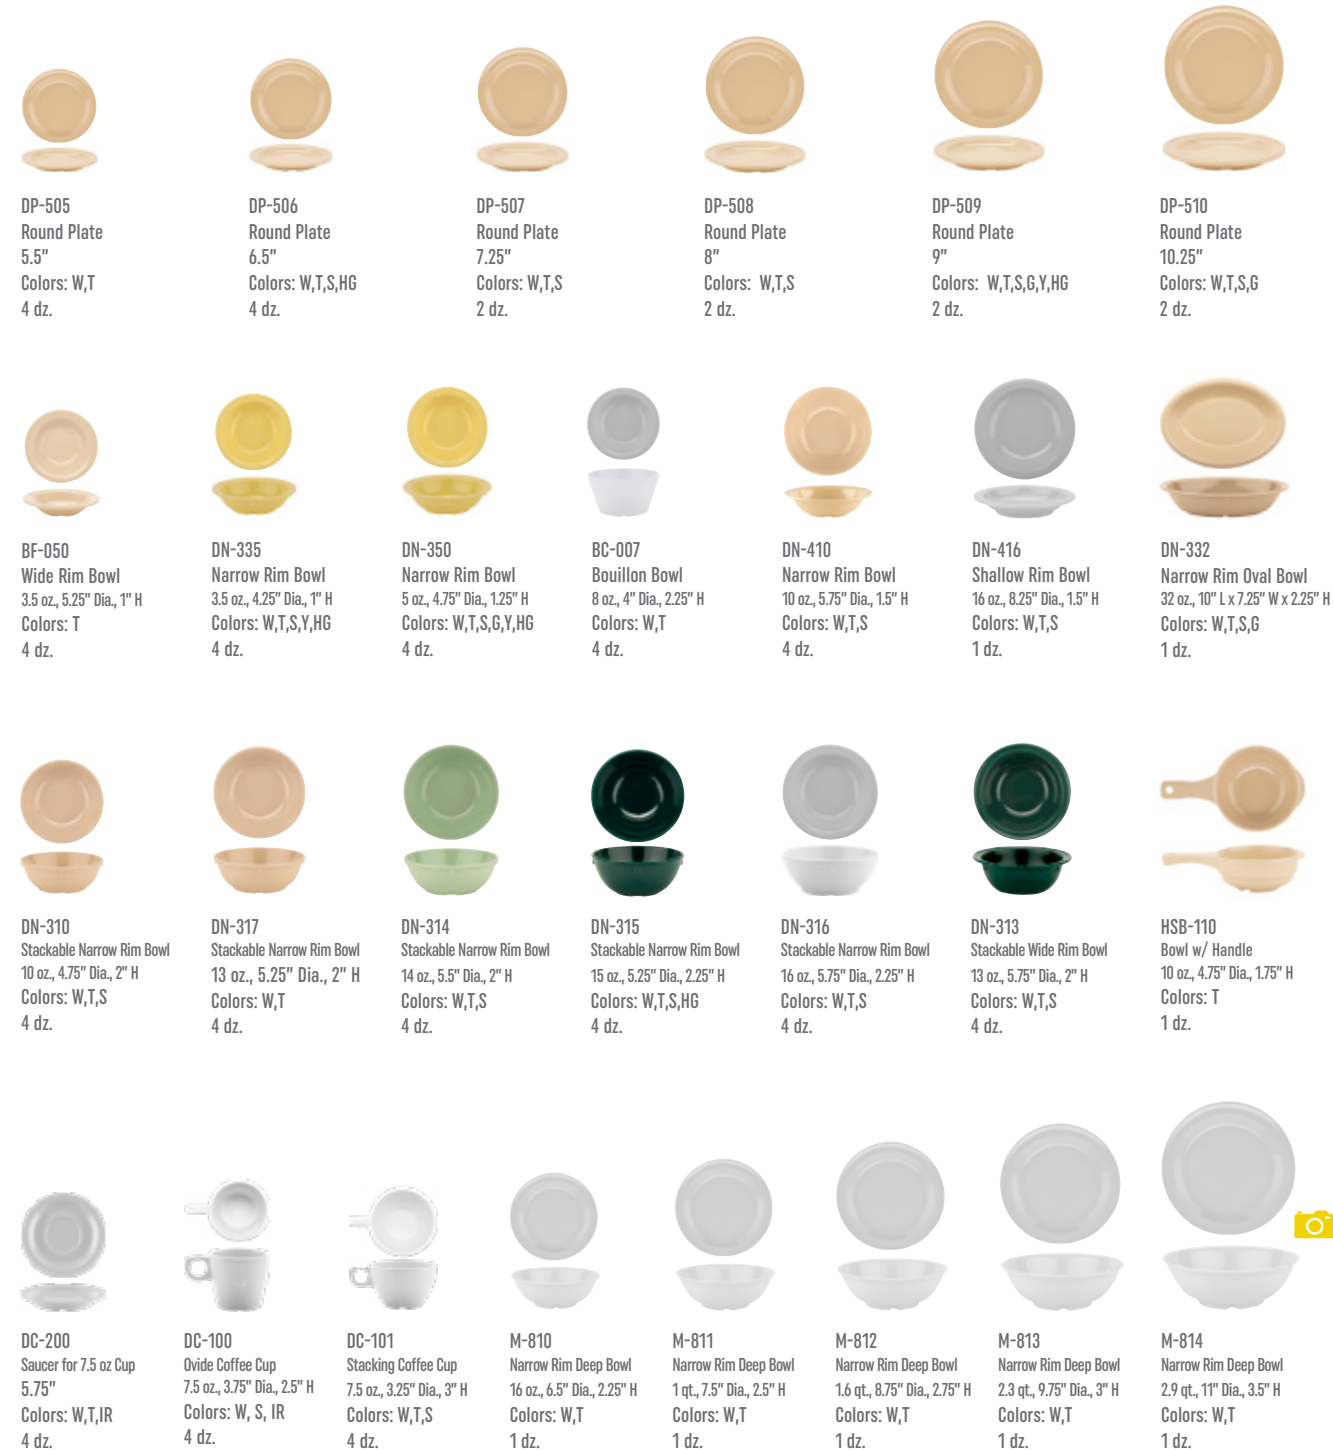

- **OP-911**
  Wide Rim Oval Platter
  9.25" L x 6.25" W
  Colors: W,T
  2 dz.
- **OP-610**
  Oval Platter
  10" L x 6.75" W
  Colors: W,T,S
  2 dz.
- **OP-612**
  Oval Platter
  11.75" L x 8.25" W
  Colors: W,T,S
  2 dz.
- **OP-912**
  Wide Rim Oval Platter
  12" L x 8.5" W
  Colors: W,T
  2 dz.
- **OP-614**
  Oval Platter
  13.25" L x 9.75" W
  Colors: W,T,S
  1 dz.
- **OP-616**
  Oval Platter
  15.75" L x 11" W
  Colors: W,T,S
  1 dz.

Items in the photo composition

www.getserverware.com