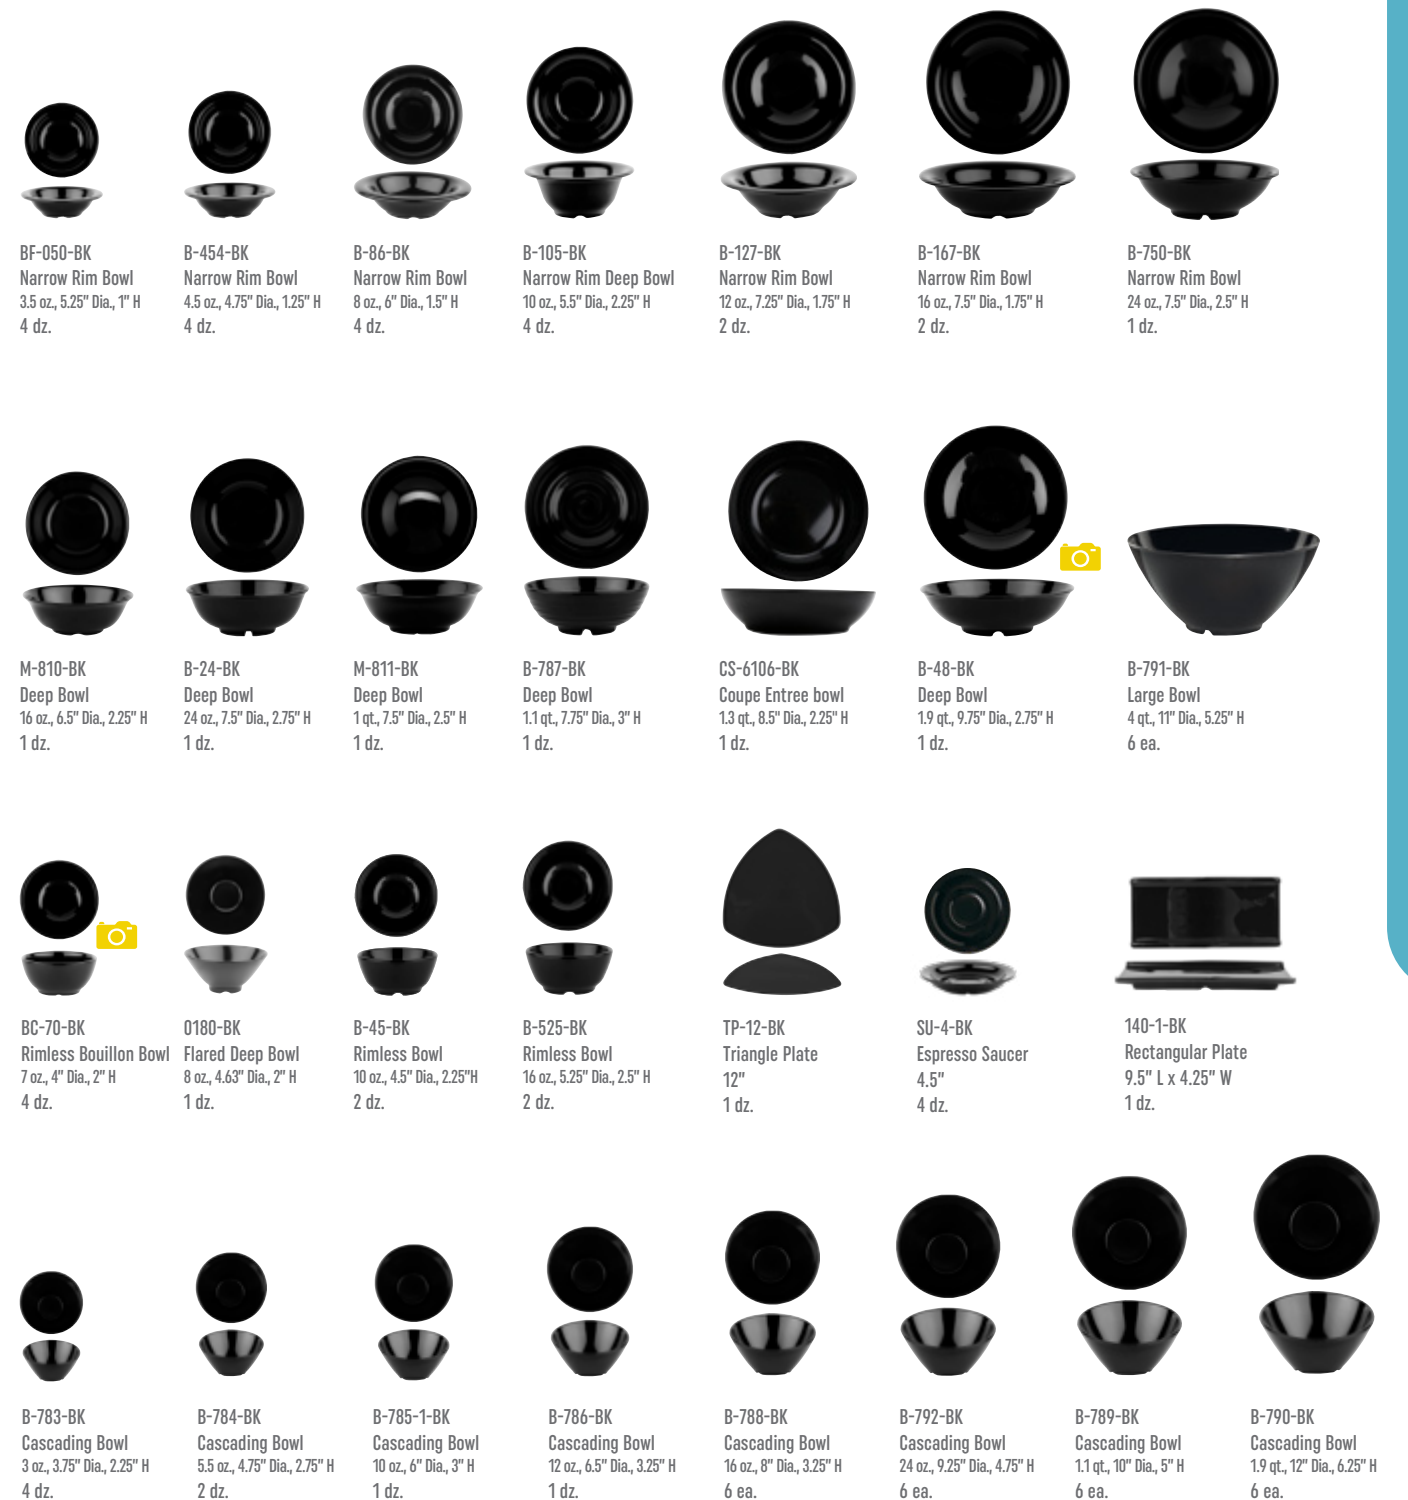

www.getserveware.com

Black Elegance NSF

#ClassicTraditional#Comprehensive

Timeless and alluring, this assortment blends simplicity and tradition for any occasion

Simplicity meets sophistication in **Black Elegance**, where understated and traditional designs define this comprehensive collection. Create a pristine tabletop for any occasion with the timeless allure of simplicity and traditional elegance.