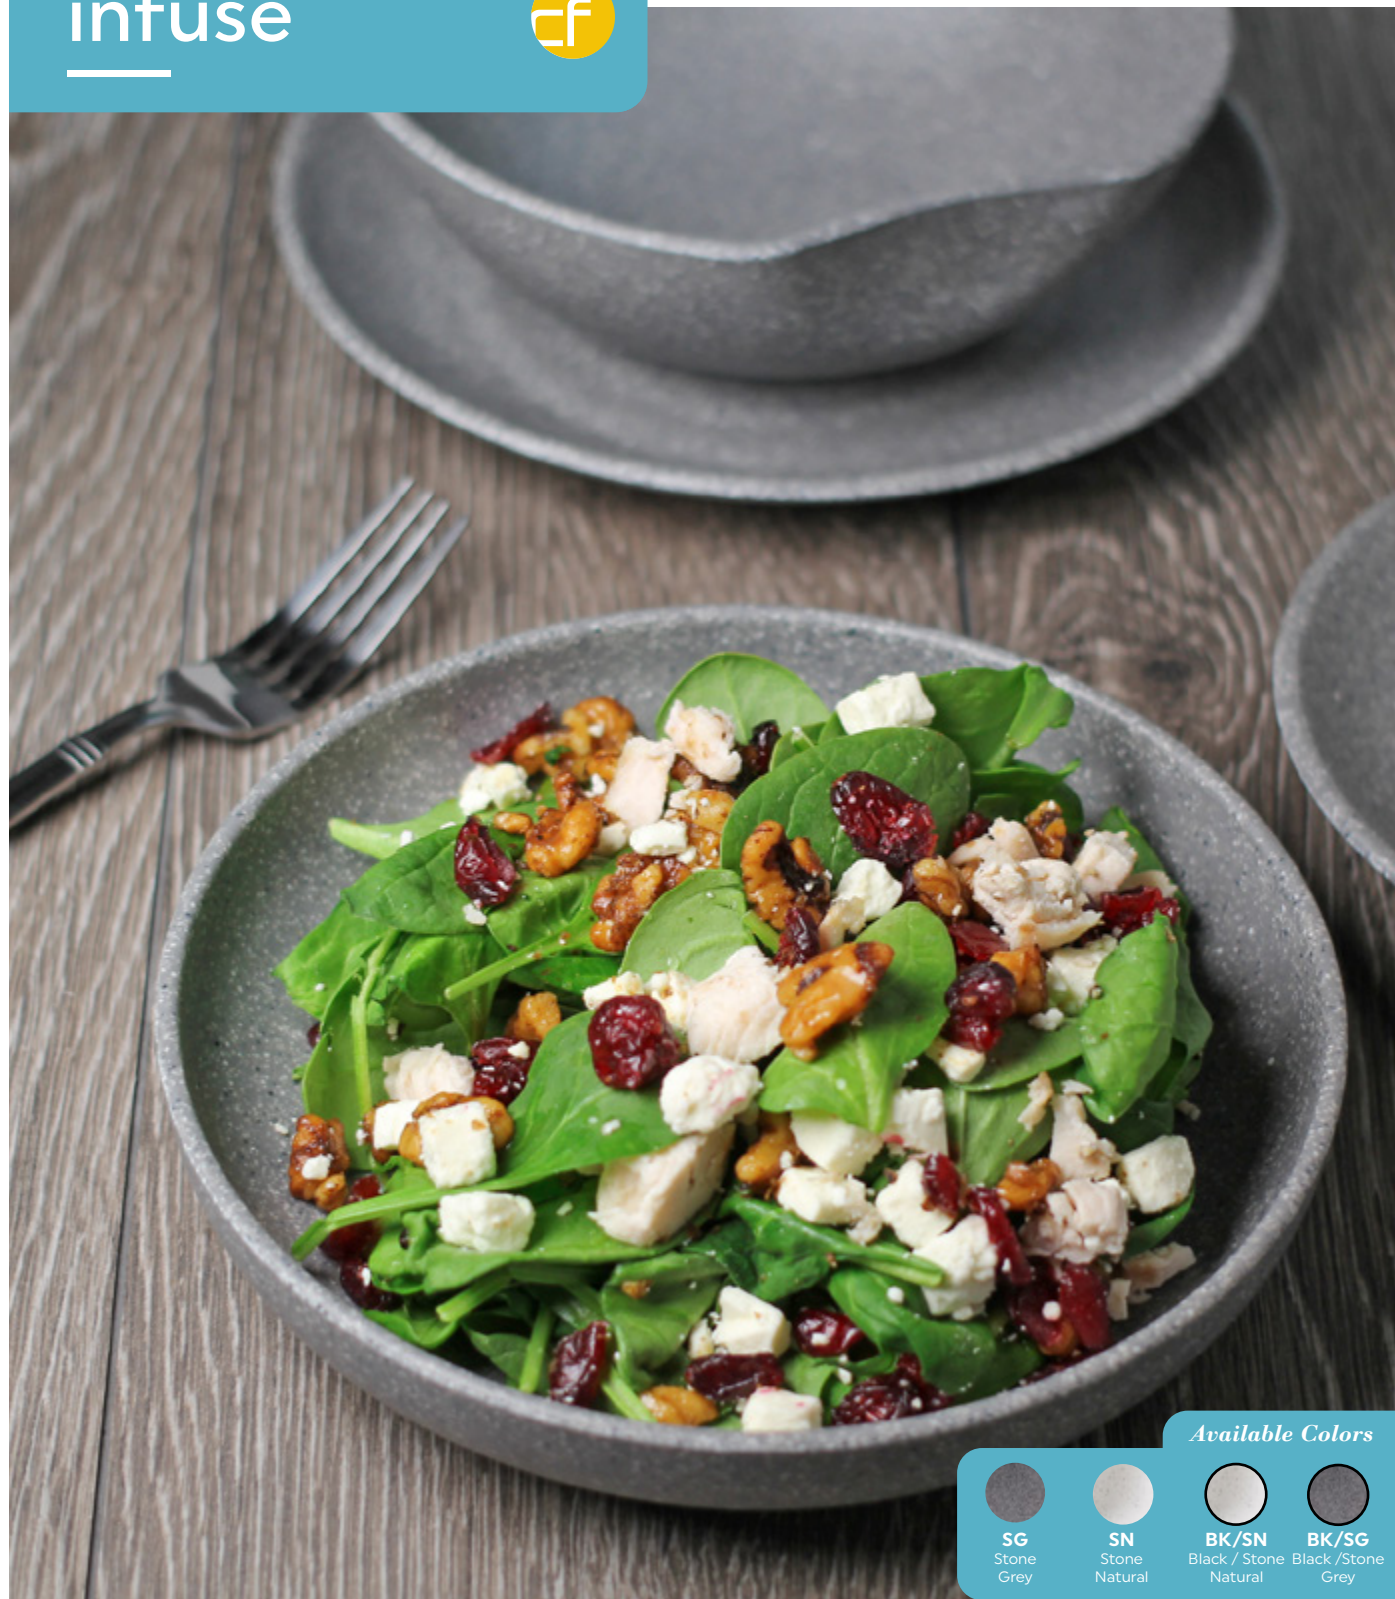

RFS502
Medium Rectangle Platter
17.3" L x 12.2" W x 1.8" H
6 ea.

RFS503
Large Rectangle Platter
19.6" L x 14" W x 2" H
4 ea.

RFS504
Extra Large Rectangle Platter
24.5" L x 16" W x 2" H
4 ea.

Items in the photo composition
Explore additional disruptive dinnerware options in the cheforward catalog for details.