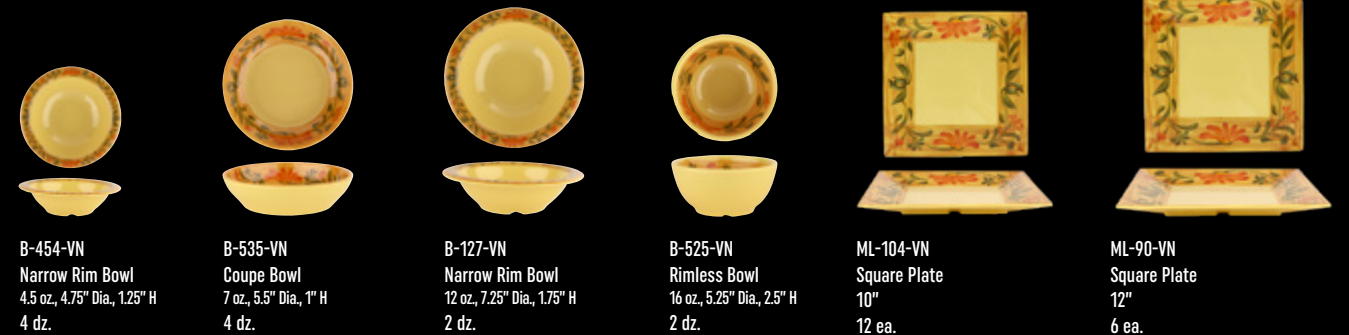

B-454-VN
Narrow Rim Bowl
4.5 oz., 4.75" Dia., 1.25" H
4 dz.

B-535-VN
Coupe Bowl
7 oz., 5.5" Dia., 1" H
4 dz.