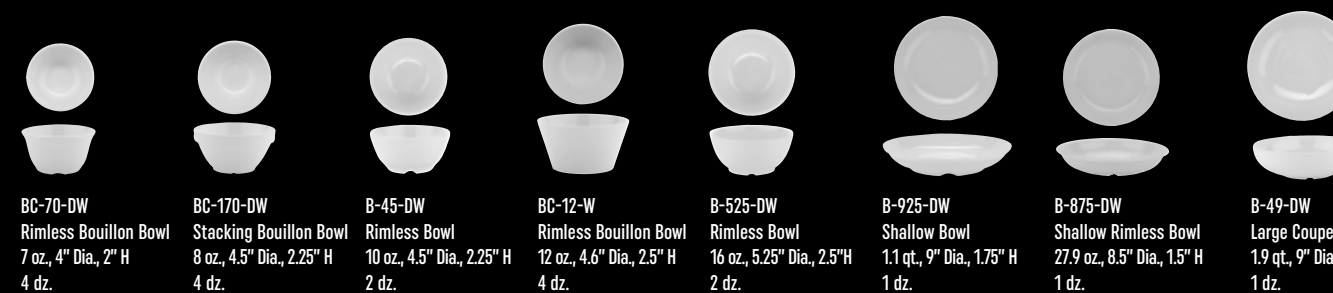

BC-70-DW Rimless Bouillon Bowl 7 oz., 4" Dia., 2" H 4 dz.	BC-170-DW Stacking Bouillon Bowl 8 oz., 4.5" Dia., 2.25" H 4 dz.	B-45-DW Rimless Bowl 10 oz., 4.5" Dia., 2.25" H 2 dz.	BC-12-W Rimless Bouillon Bowl 12 oz., 4.6" Dia., 2.5" H 4 dz.	B-525-DW Rimless Bowl 16 oz., 5.25" Dia., 2.5" H 2 dz.	B-925-DW Shallow Bowl 1.1 qt., 9" Dia., 1.75" H 1 dz.	B-875-DW Shallow Rimless Bowl 27.9 oz., 8.5" Dia., 1.5" H 1 dz.	B-49-DW Large Coupe Bowl 1.9 qt., 9" Dia., 2.5" H 1 dz.