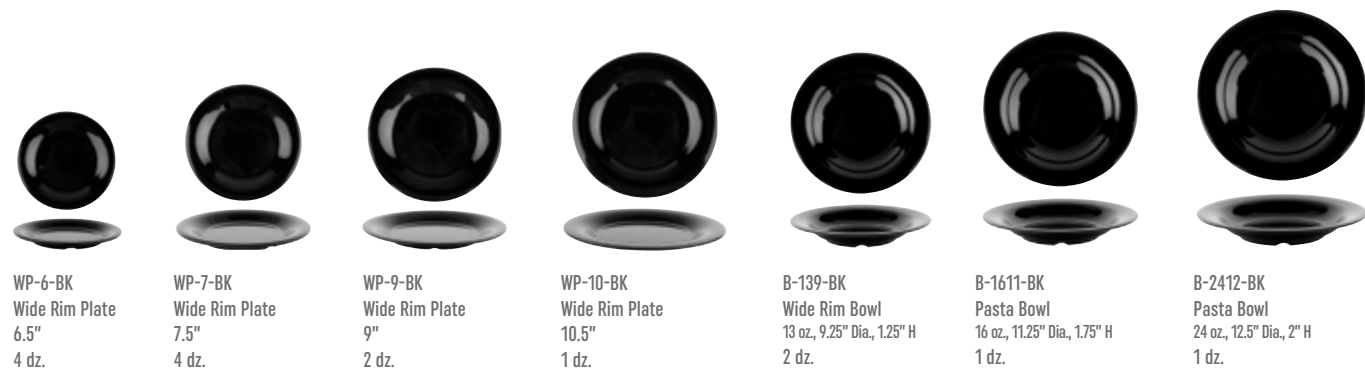

www.getserveware.com

Black Elegance NSF

#ClassicTraditional#Comprehensive

Timeless and alluring, this assortment blends simplicity and tradition for any occasion

Simplicity meets sophistication in **Black Elegance**, where understated and traditional designs define this comprehensive collection. Create a pristine tabletop for any occasion with the timeless allure of simplicity and traditional elegance.