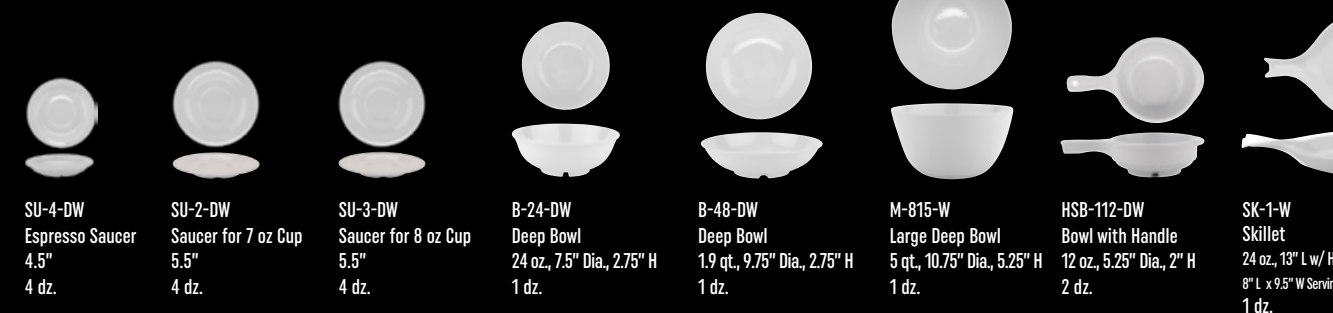

SU-4-DW Espresso Saucer 4.5" 4 dz.	SU-2-DW Saucer for 7 oz Cup 5.5" 4 dz.	SU-3-DW Saucer for 8 oz Cup 5.5" 4 dz.	B-24-DW Deep Bowl 24 oz., 7.5" Dia., 2.75" H 1 dz.	B-48-DW Deep Bowl 1.9 qt., 9.75" Dia., 2.75" H 1 dz.	M-815-W Large Deep Bowl 5 qt., 10.75" Dia., 5.25" H 1 dz.	HSB-112-DW Bowl with Handle 12 oz., 5.25" Dia., 2" H 2 dz.	SK-1-W Skillet 24 oz., 13" L w/ Handle 8" L x 9.5" W Serving Area x 1.25" H 1 dz.