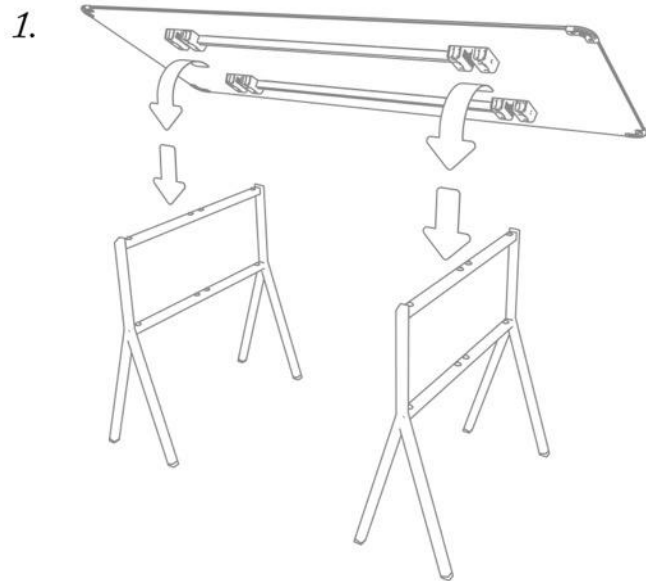

MODULITE

CREATE YOUR OWN STATION! IT'S AS **EASY AS 1,2,3!**

- **No tools** required.
- **Set up** & tear down your station **in minutes**.
- Durable **water & heat resistant** surfaces.
- **Patented** easy snap technology.

- Easy **one person** set up.
- Requires **minimal storage** space.
- **Endless configurations** to meet your functions need.
- Designed to work **Indoor & Outdoor**.