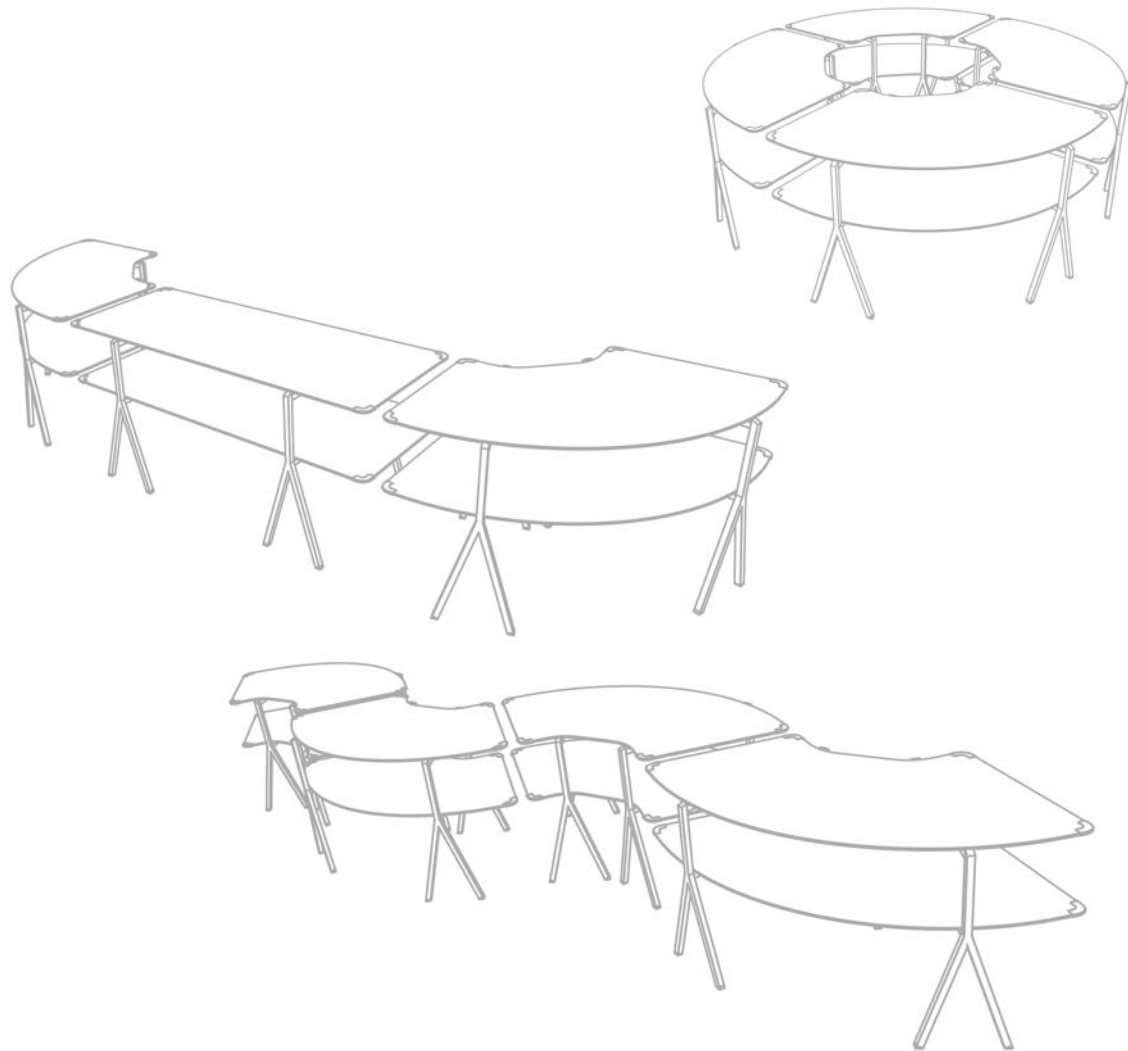

MODULITE

ENDLESS CONFIGURATIONS