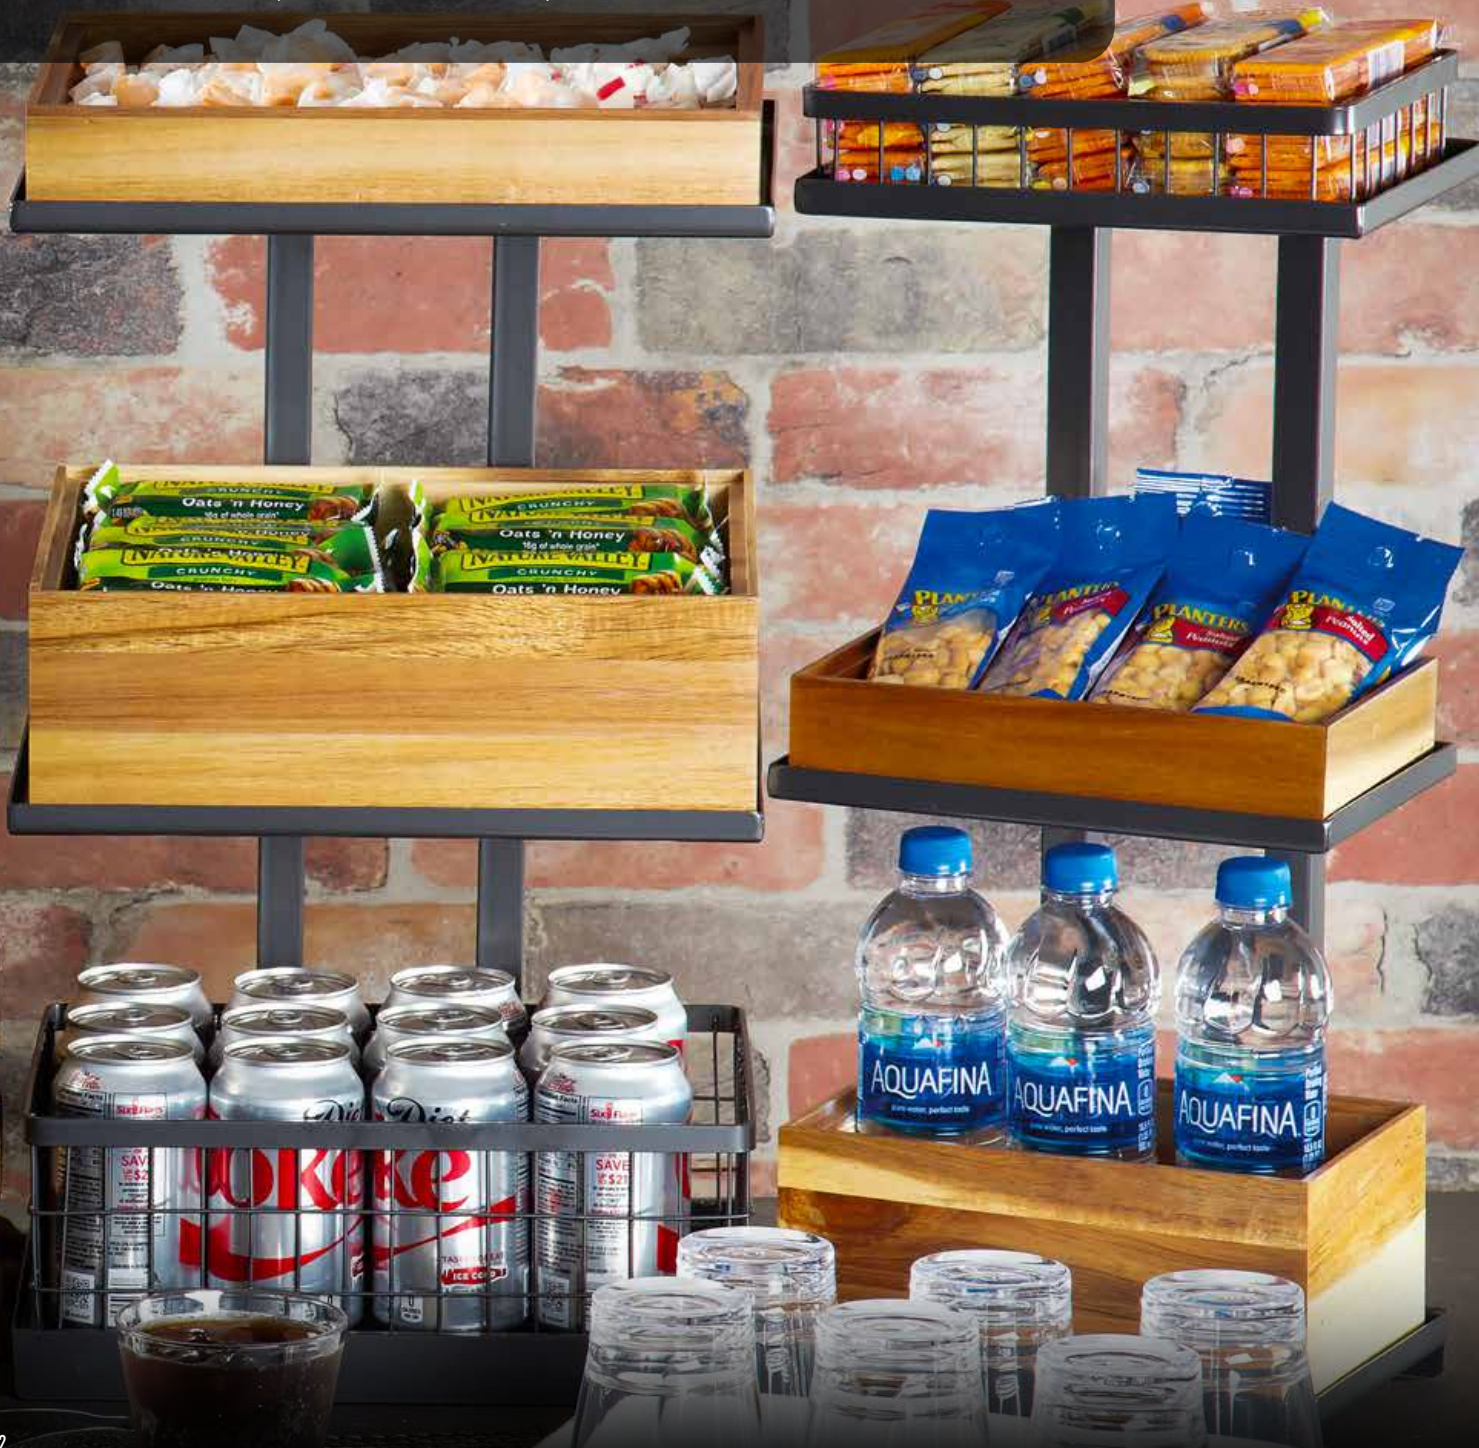

* **MADE TO ORDER**

Additional New Products

Looking for comprehensive solutions for your tabletop accessories and point-of-purchase needs? See our latest additions to both offerings. With a full range of options, you can optimize your store space for revenue-generating displays. Choose from countertop, under-table or floor stands, stationary or with wheels and locking casters. Trust GET to provide the best in tabletop and POP solutions.