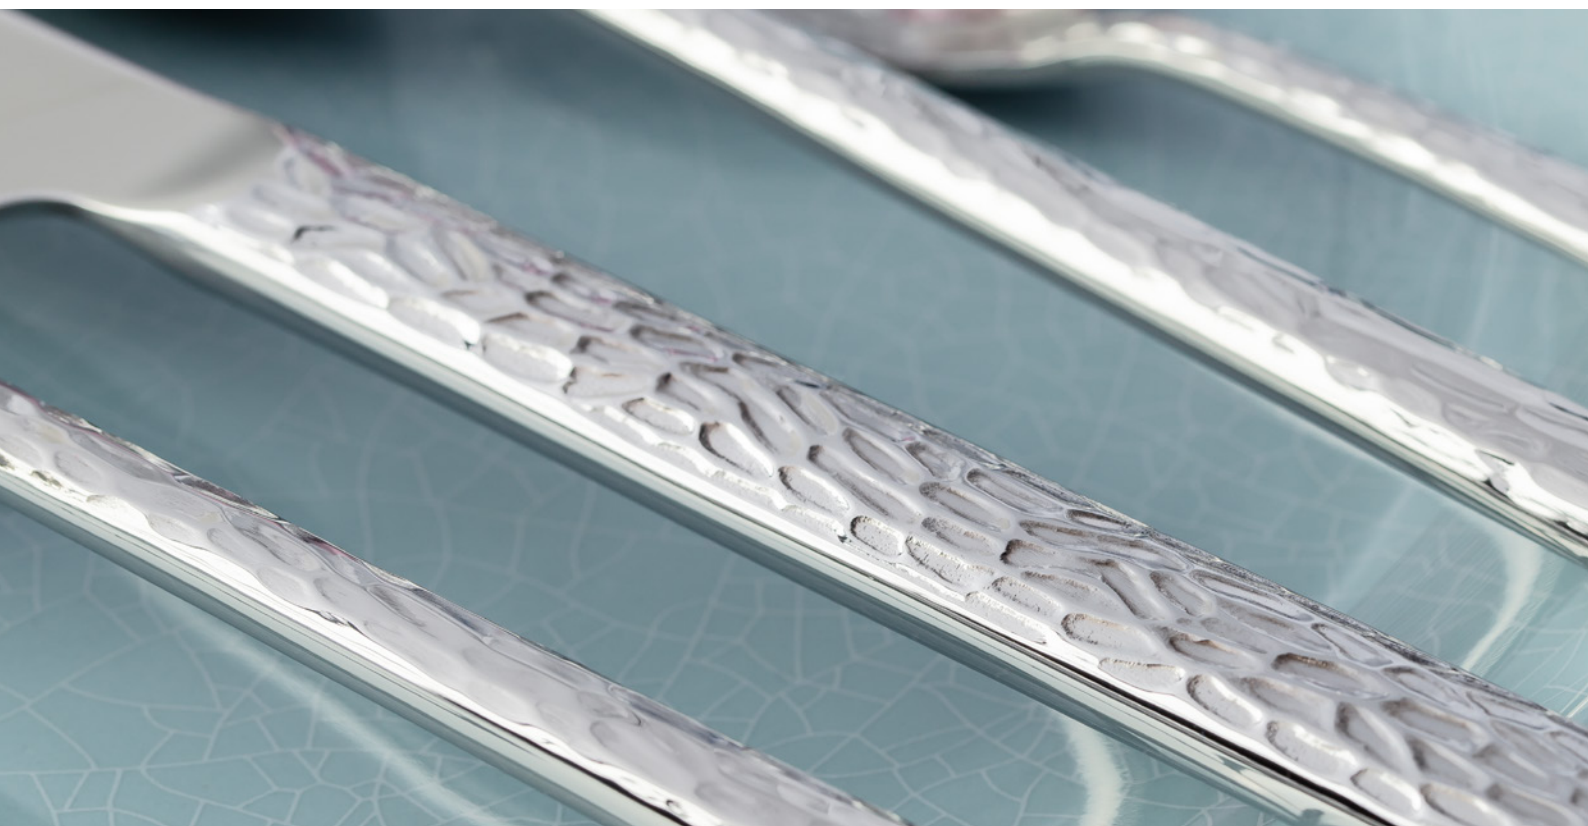

Dessert Spoon
CLADES 7 1/3 (in)

Dessert Knife
CLADEK 7 5/6 (in)

Soup Spoon, Round Bowl
CLASOS 7 1/6 (in)

Butter / Side Plate Knife
CLABRK 7 (in)

Teaspoon / Cocktail Spoon
CLATSP 6 (in)

Demitasse Spoon
CLADMS 4 3/8 (in)

Flatware sold by the dozen 

ECLIPSE | 18/10

The look of this elegant flatware ends in a crescent moon shape. The weighted handle in combination with the flat top ensures that the flatware sits firmly in your hand, without sacrificing elegance.