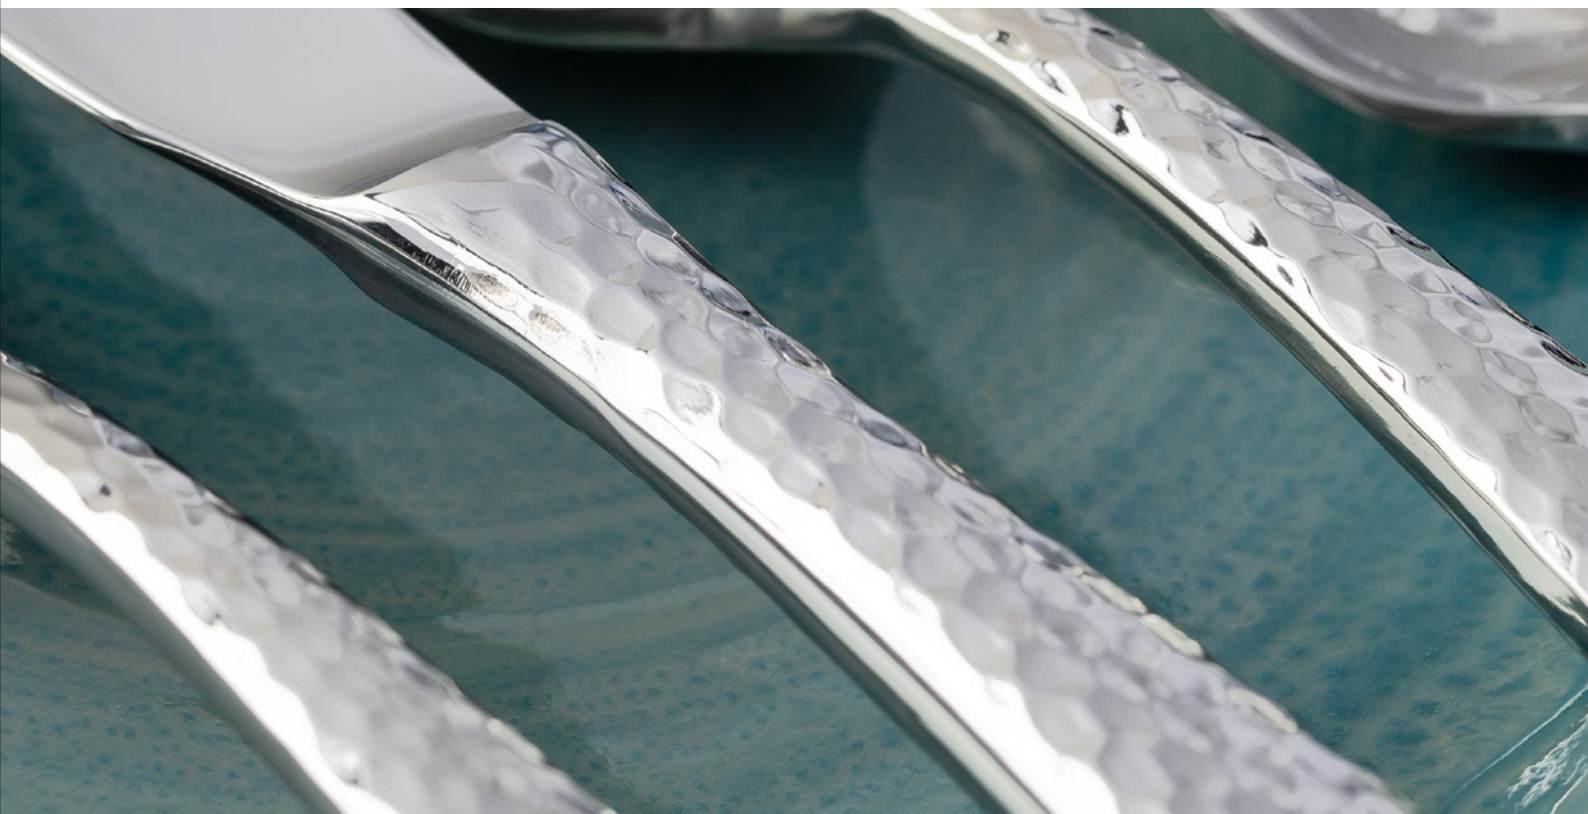

AURA - SOLA THE NETHERLANDS

Flatware sold by the dozen