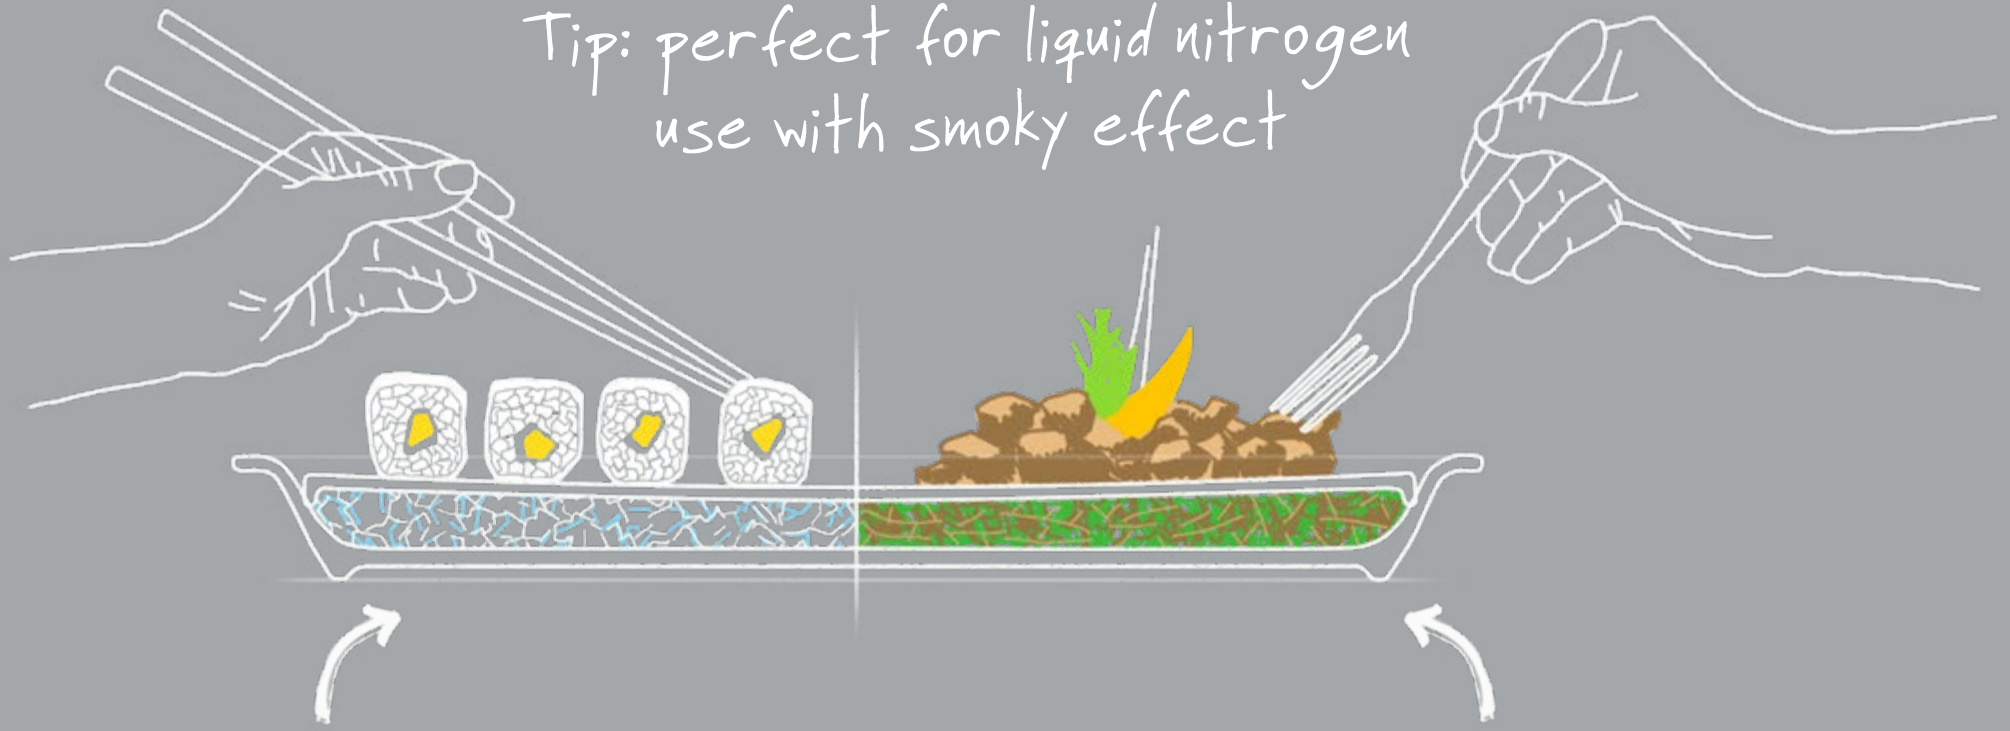

Tip: perfect for liquid nitrogen
use with smoky effect

Cool sensations

Aromatic bed

SUGGESTIONS *Amaze*

Round deep platter
 Plat creux rond
 Platte tief rund
 Fuente hondo redondo
 Piatto fondo rotondo

AMDP29 29 cm - 2,5 cm
 11.40" - 1"