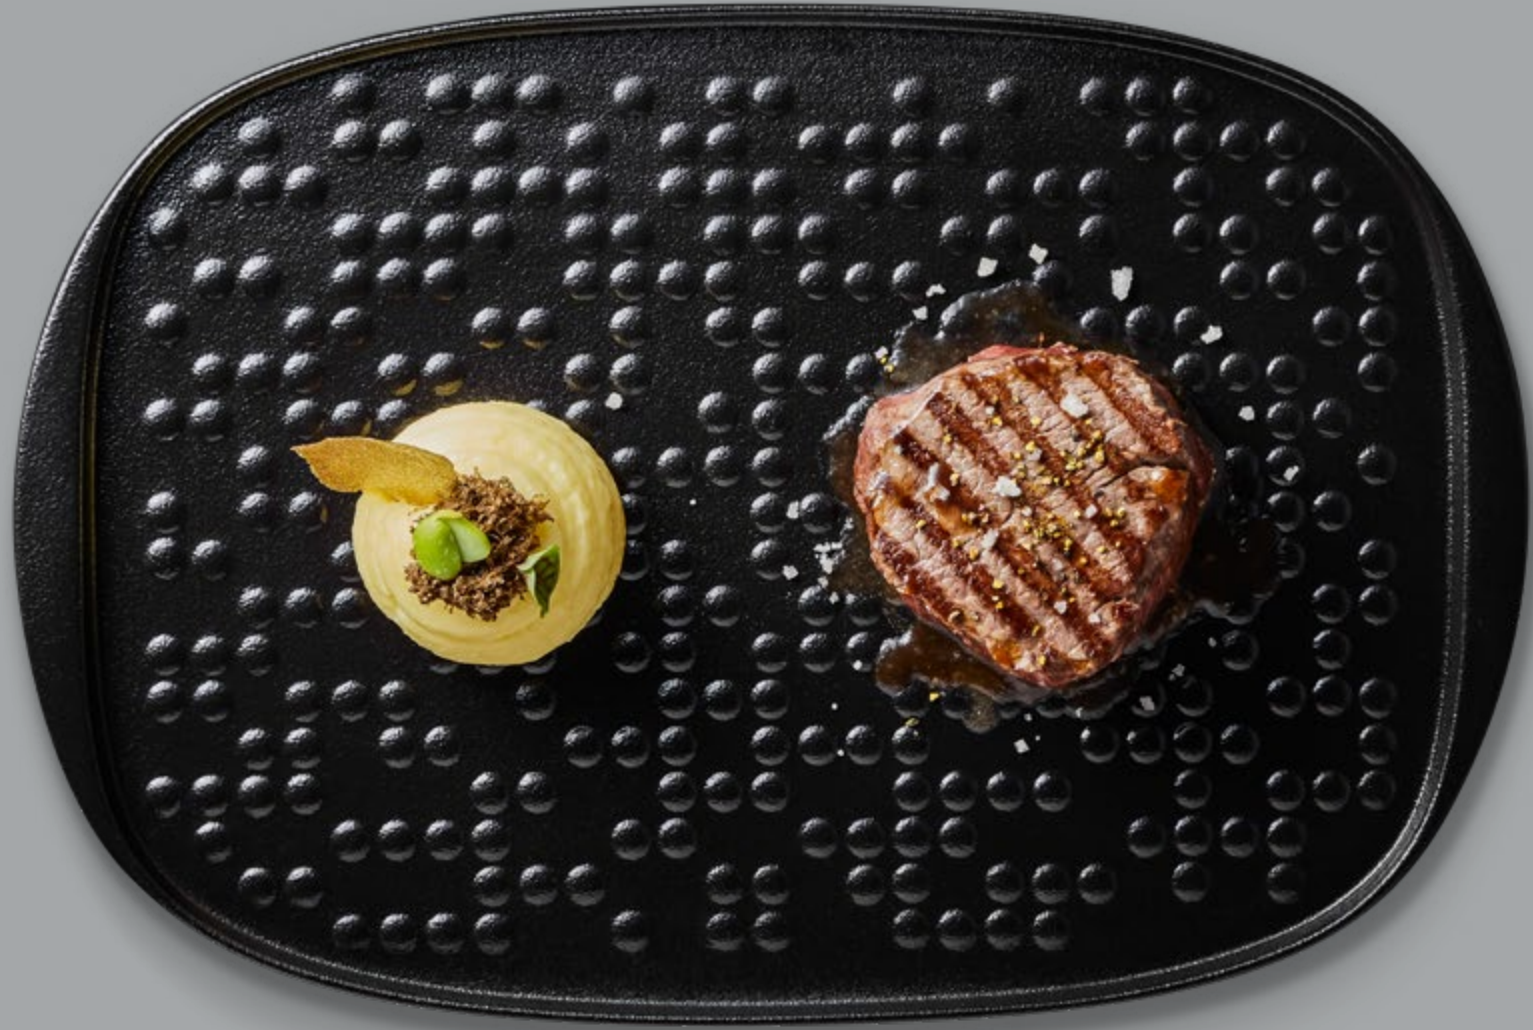

SUGGESTIONS ..... Staged