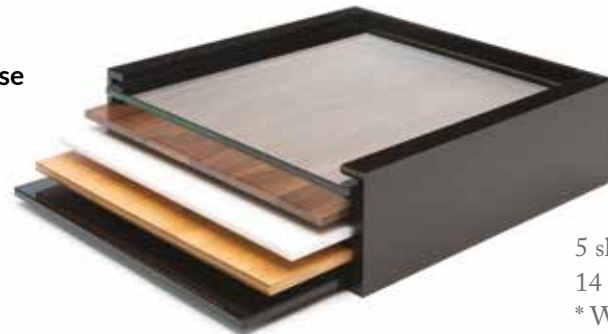

SURFACE CASES

Protection and organization for your surface collection.

No more scratched glass surfaces. The Skycap® surface holder is the perfect solution for safely holding and storing your surfaces. It can be used with either the Skycap® cart or independently on a shelf. It has 5 felt-lined slots to protect your surfaces.

- ✓ Designed to work with the Rosseto® Skycap® Cart
- ✓ Felt-lined shelves designed to protect your fragile surfaces
- ✓ Made from high quality black acrylic

Skycap® Square Black Acrylic Surface Case
Black Acrylic, Felt Lining
14.75 x 14 x 4.88 in
37.47 x 35.56 x 12.4 cm
Item # SMM004

5 shelves accommodate up to five 14 in (35.6 cm) square surfaces.
* Will not accommodate 14" square Ven Glass Platters

5 shelves accommodate up to five 33.5 in (85.1 cm) rectangle surfaces.
* Will not accommodate SG037, SG038, or rectangle Ven Glass surfaces