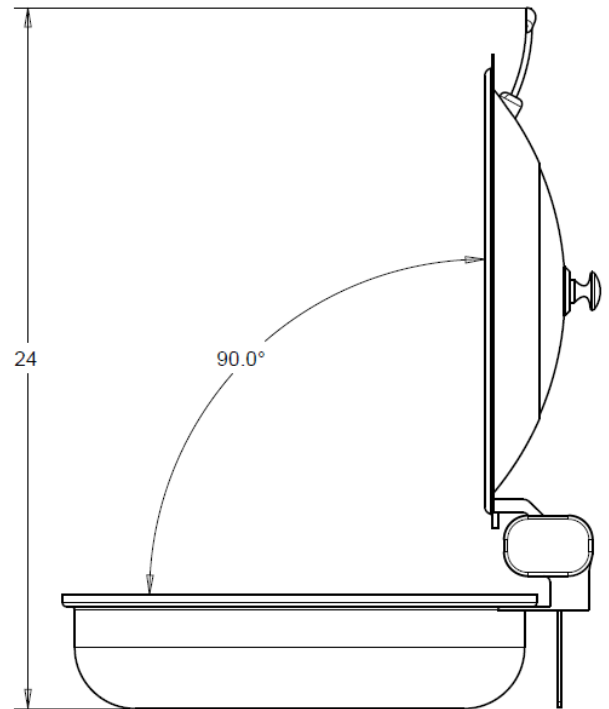

2472-6/36 Vision, Round Induction Buffet Server