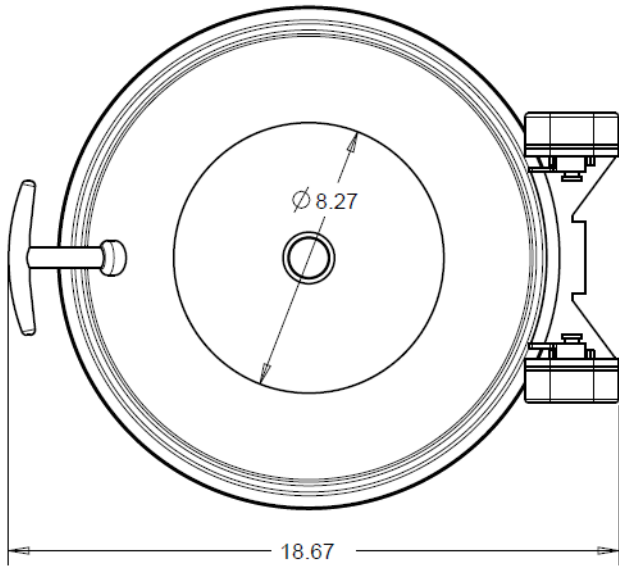

2472-6/36 Vision, Round Induction Buffet Server